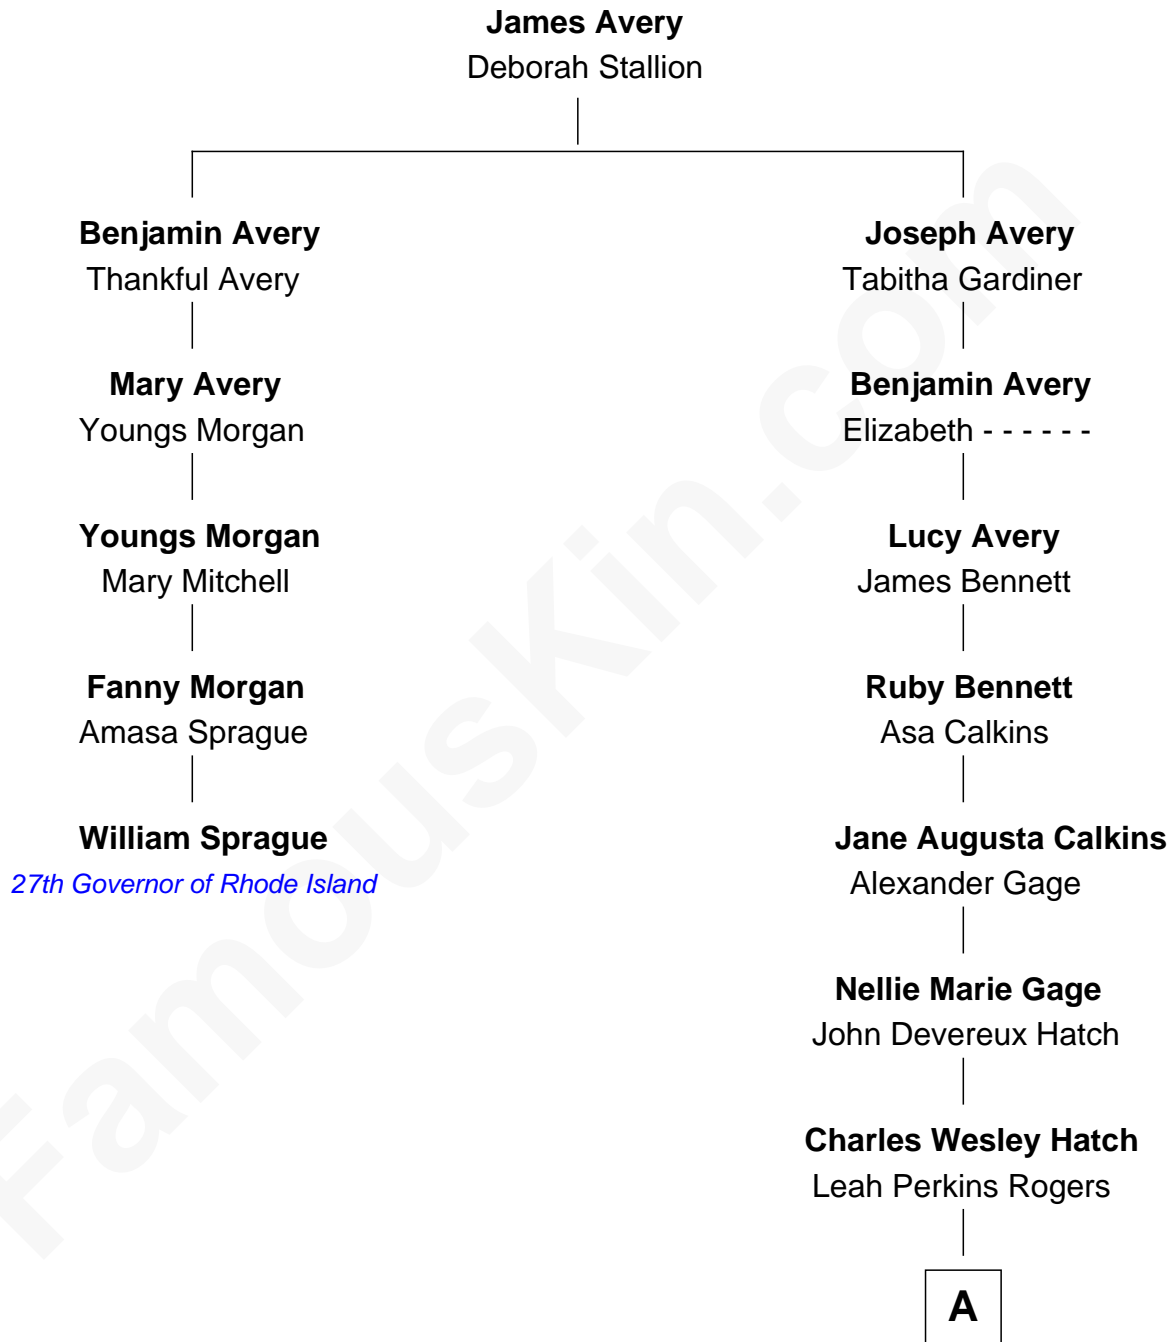

## Relationship Chart of

### William Sprague

*27th Governor of Rhode Island*

4th cousin 4 times removed of

**Richard Hatch**

*TV and Movie Actor*

**A**

|  
**John Raymond Hatch**

Elizabeth White