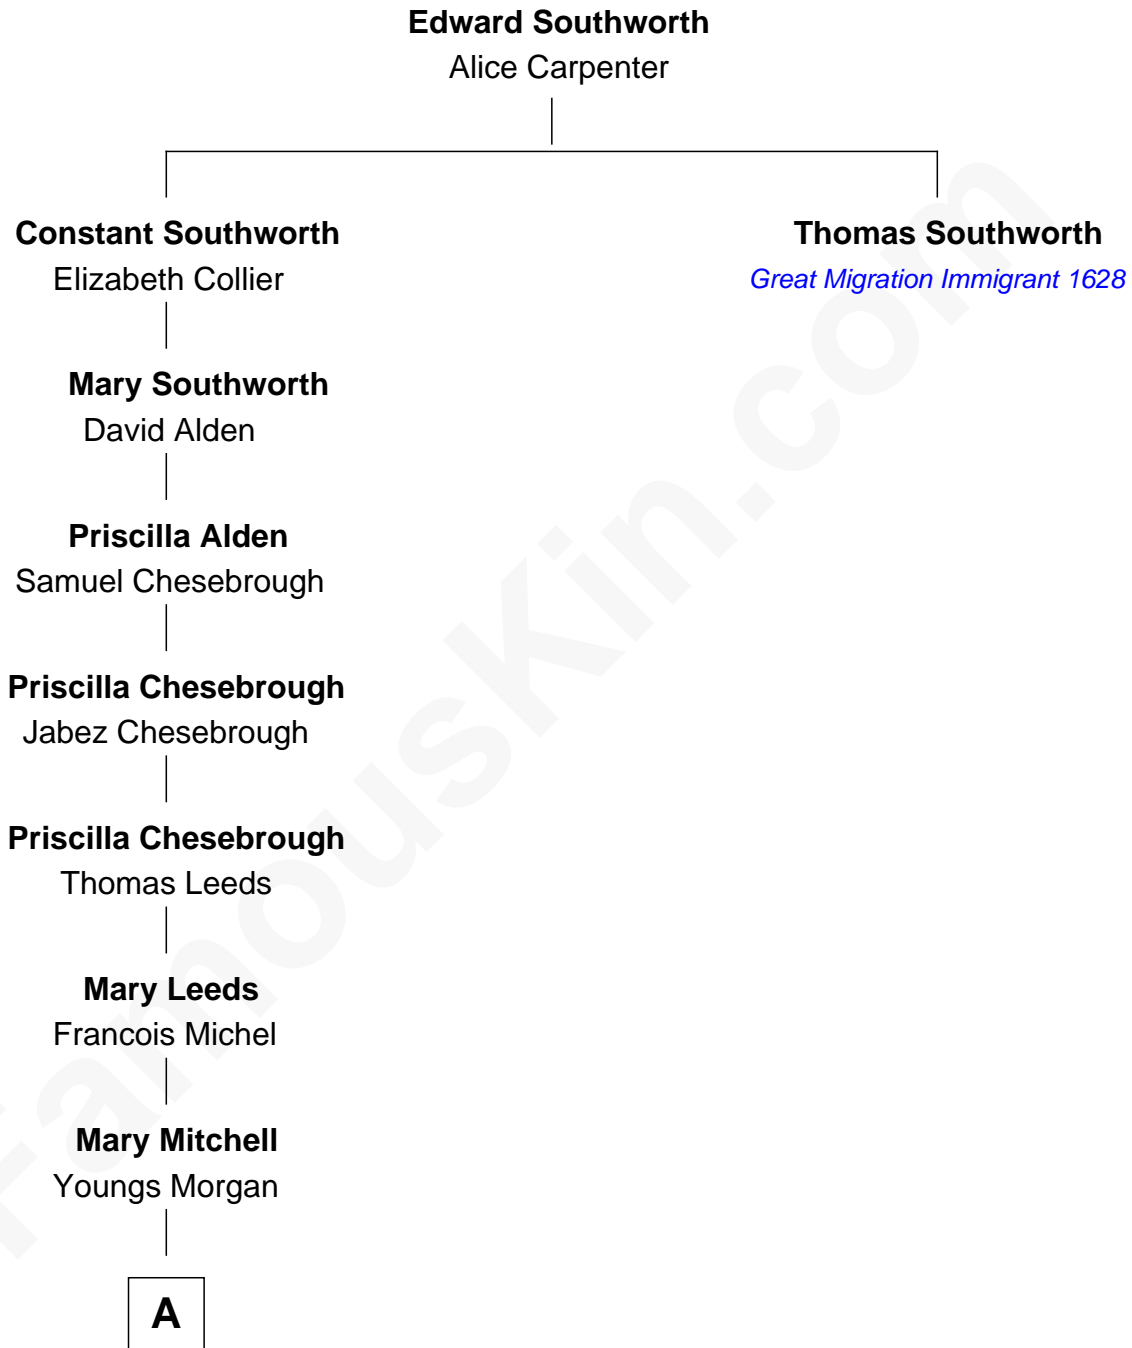

# FamousKin.com Relationship Chart of

**William Sprague**

*27th Governor of Rhode Island*

6th great-grandnephew of

**Thomas Southworth**

*(c1617-1669) Great Migration Immigrant 1628*

**A**

—  
**Fanny Morgan**  
Amasa Sprague

—  
**William Sprague**  
*27th Governor of Rhode Island*

FamousKin.com