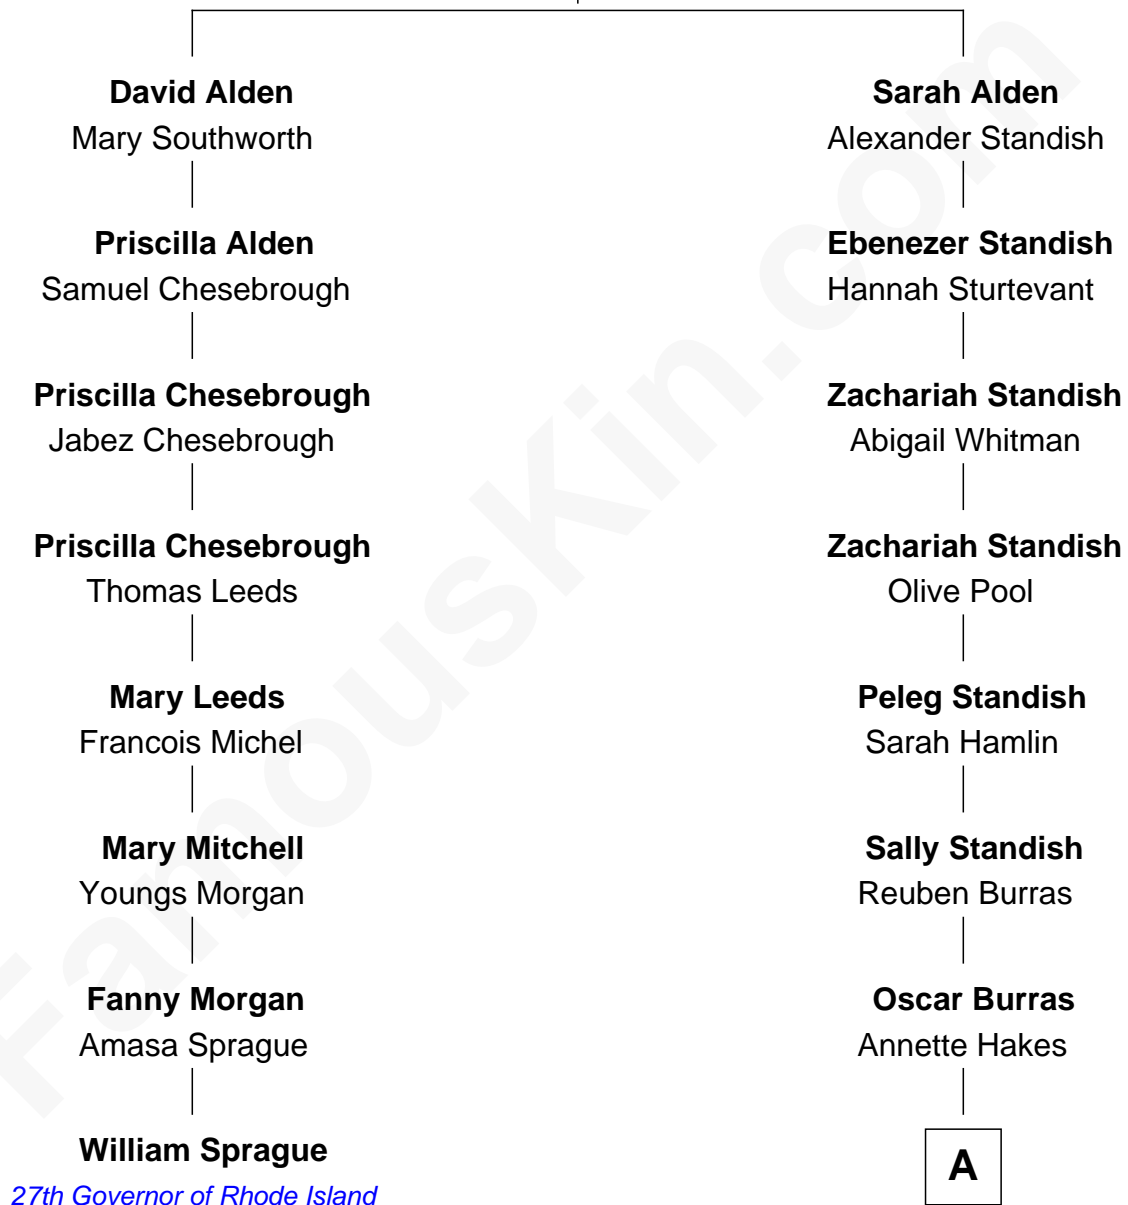

FamousKin.com

Relationship Chart of

William Sprague

27th Governor of Rhode Island

7th cousin 3 times removed of

Dan Quayle

44th U.S. Vice-President

John Alden
Priscilla Mullins

A

—
Delia Burras

William Orran Cline

—
Marie Pauline Cline

Robert Harwood Quayle

—
James Cline Quayle

Martha Corinne Pulliam

—
Dan Quayle

44th U.S. Vice-President

FamousKin.com