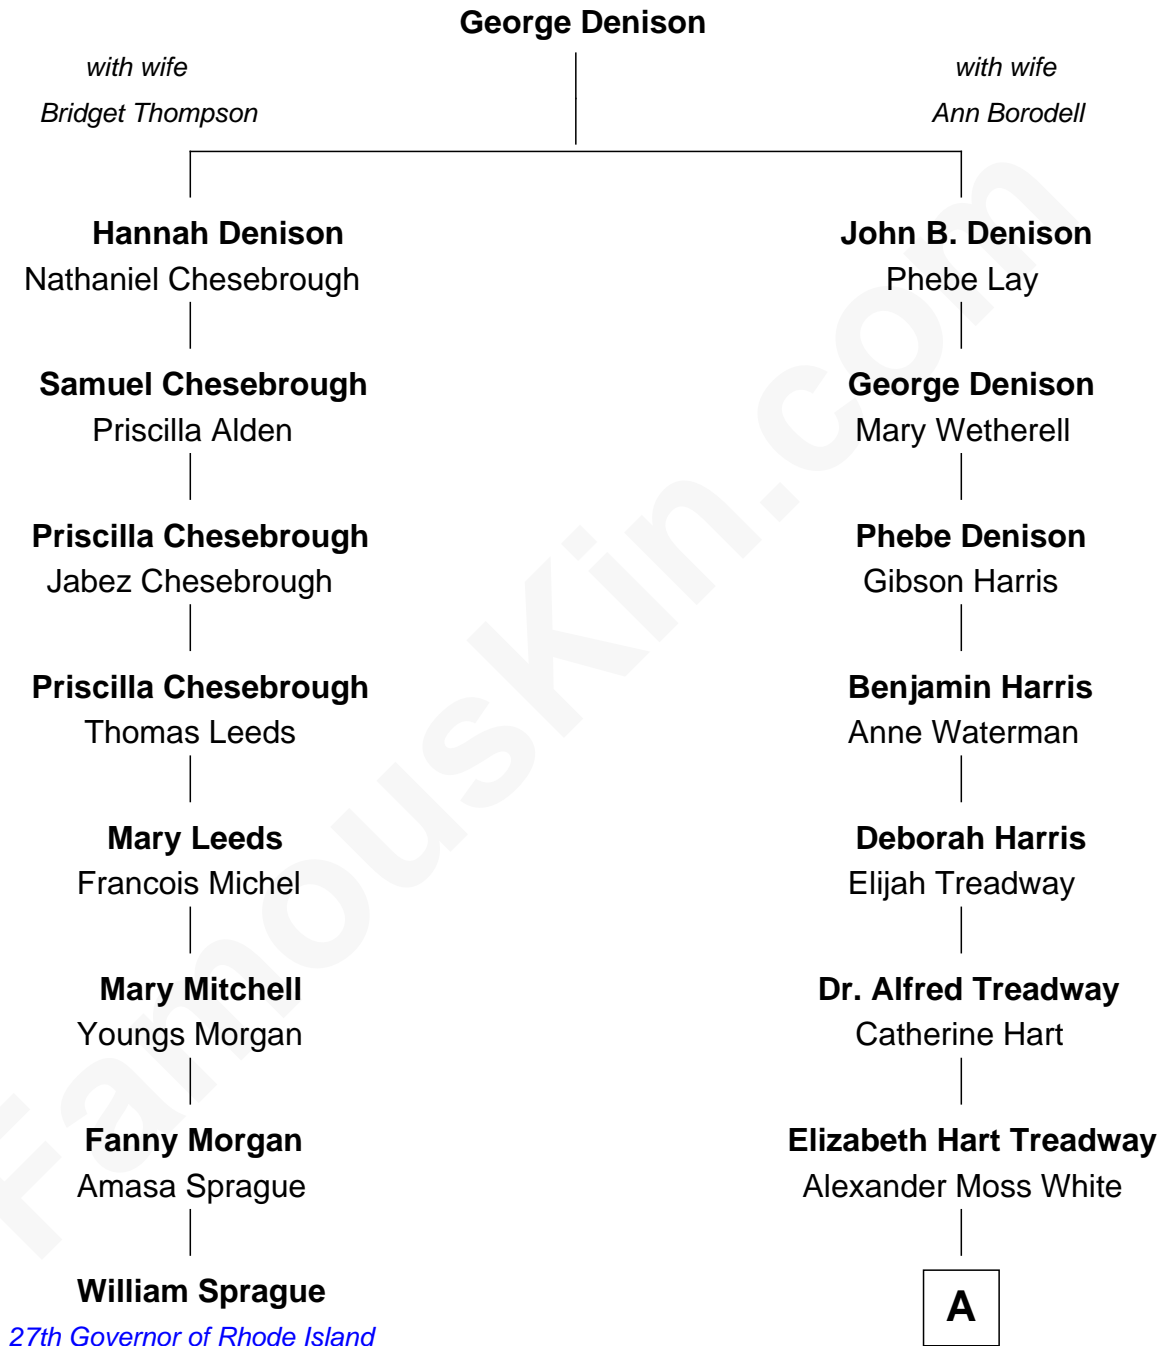

FamousKin.com

Relationship Chart of

William Sprague

27th Governor of Rhode Island

7th cousin 3 times removed of

Bill Weld

68th Governor of Massachusetts

A

William Augustus White

Harriet Hillard

Margaret Low White

Francis Minot Weld

David Weld

Mary Blake Nichols

Bill Weld

68th Governor of Massachusetts