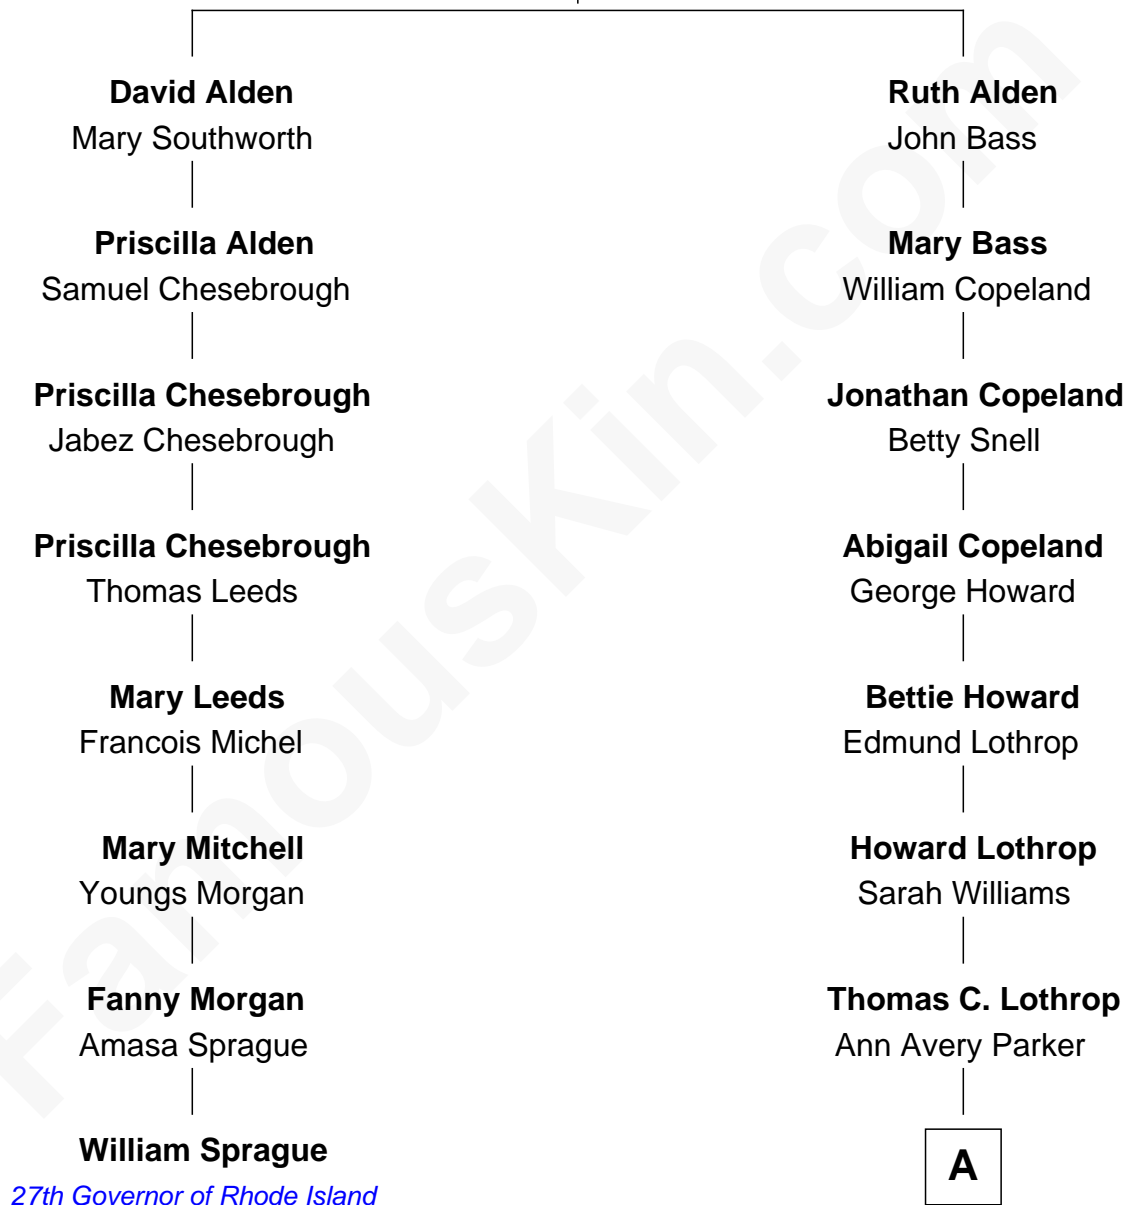

## Relationship Chart of

### William Sprague

*27th Governor of Rhode Island*

7th cousin 3 times removed of

### Tuesday Weld

*TV and Movie Actress*

**John Alden**  
Priscilla Mullins

**A**

—  
**Sarah Williams Lothrop**

George Parsons King

—  
**Sarah Lothrop King**

Edward Motley Weld

—  
**Lothrop Motley Weld**

Yosene Balfour Ker

—  
**Tuesday Weld**

*TV and Movie Actress*

FamousKin.com