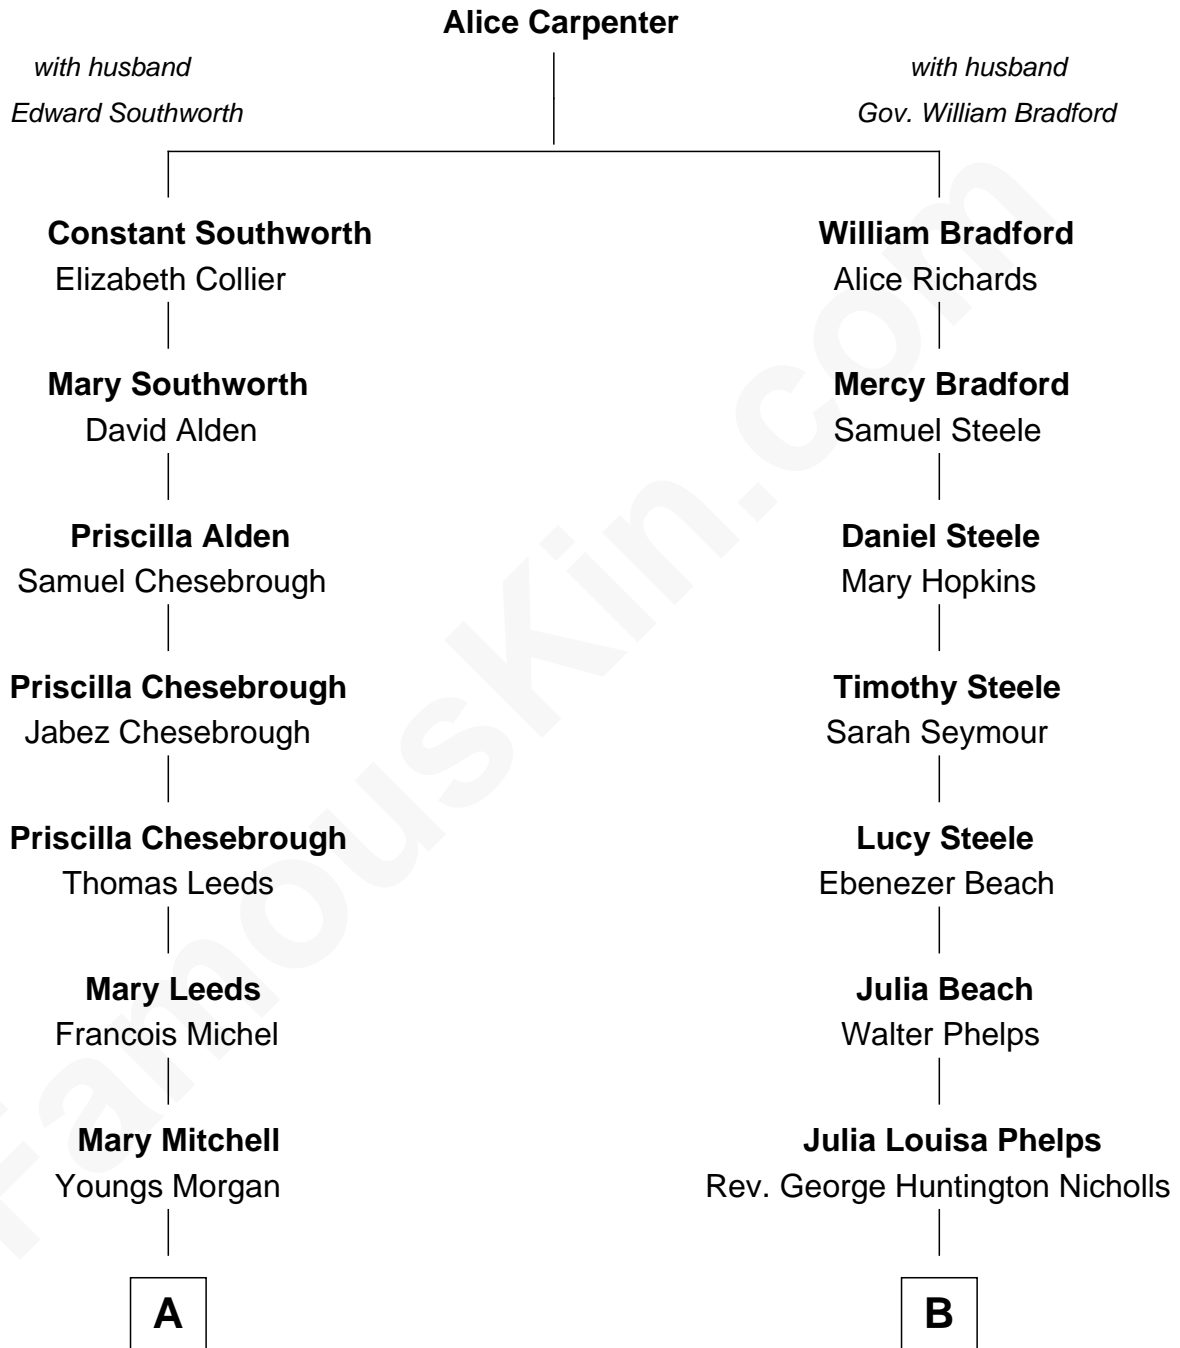

FamousKin.com

Relationship Chart of

William Sprague

27th Governor of Rhode Island

8th cousin 3 times removed of

Treat Williams

TV & Movie Actor

A

Fanny Morgan
Amasa Sprague

William Sprague
27th Governor of Rhode Island

B

Mary Nicholls
Charles W. Barnum

Richard Nicholls Barnum
Marian Hutchison Cocks

Eleanor Barnum
Treat Payne Andrew

Marian Andrew
Richard Norman Williams