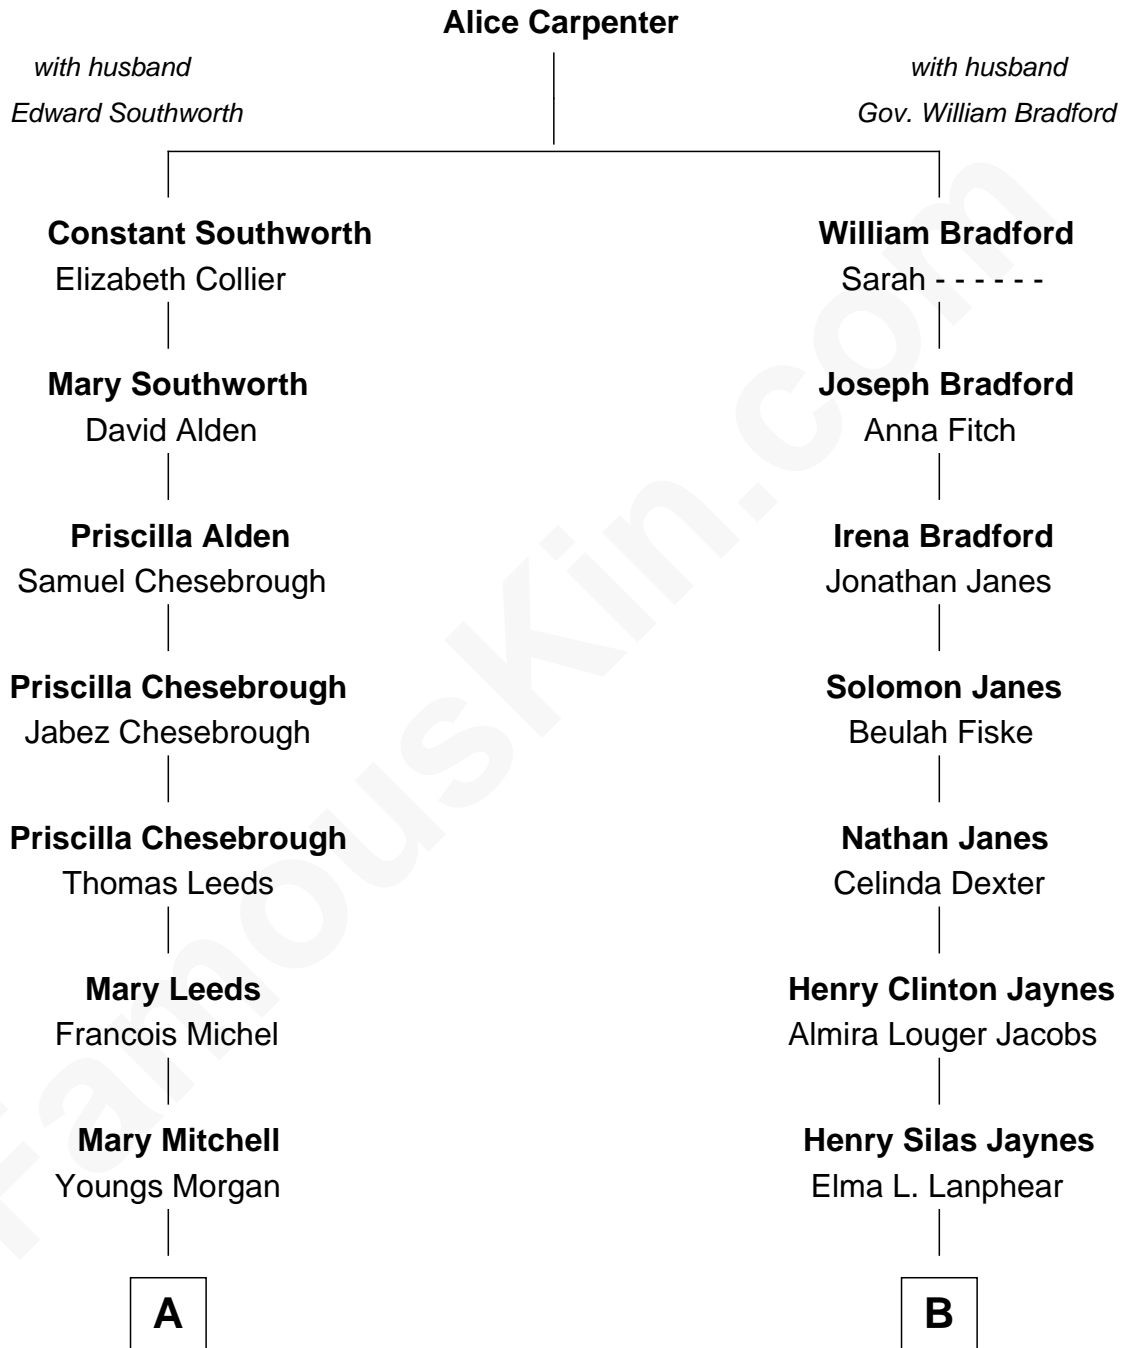

# FamousKin.com Relationship Chart of

**William Sprague**

*27th Governor of Rhode Island*

8th cousin 2 times removed of

**Bridget Fonda**

*Movie Actress*

**A**

**Fanny Morgan**  
Amasa Sprague

**William Sprague**  
*27th Governor of Rhode Island*

**B**

**Herberta Elma Jaynes**  
William Brace Fonda

**Henry Jaynes Fonda**  
Frances Ford Seymour

**Peter H. Fonda**  
Susan Jane Brewer

**Bridget Fonda**  
*Movie Actress*