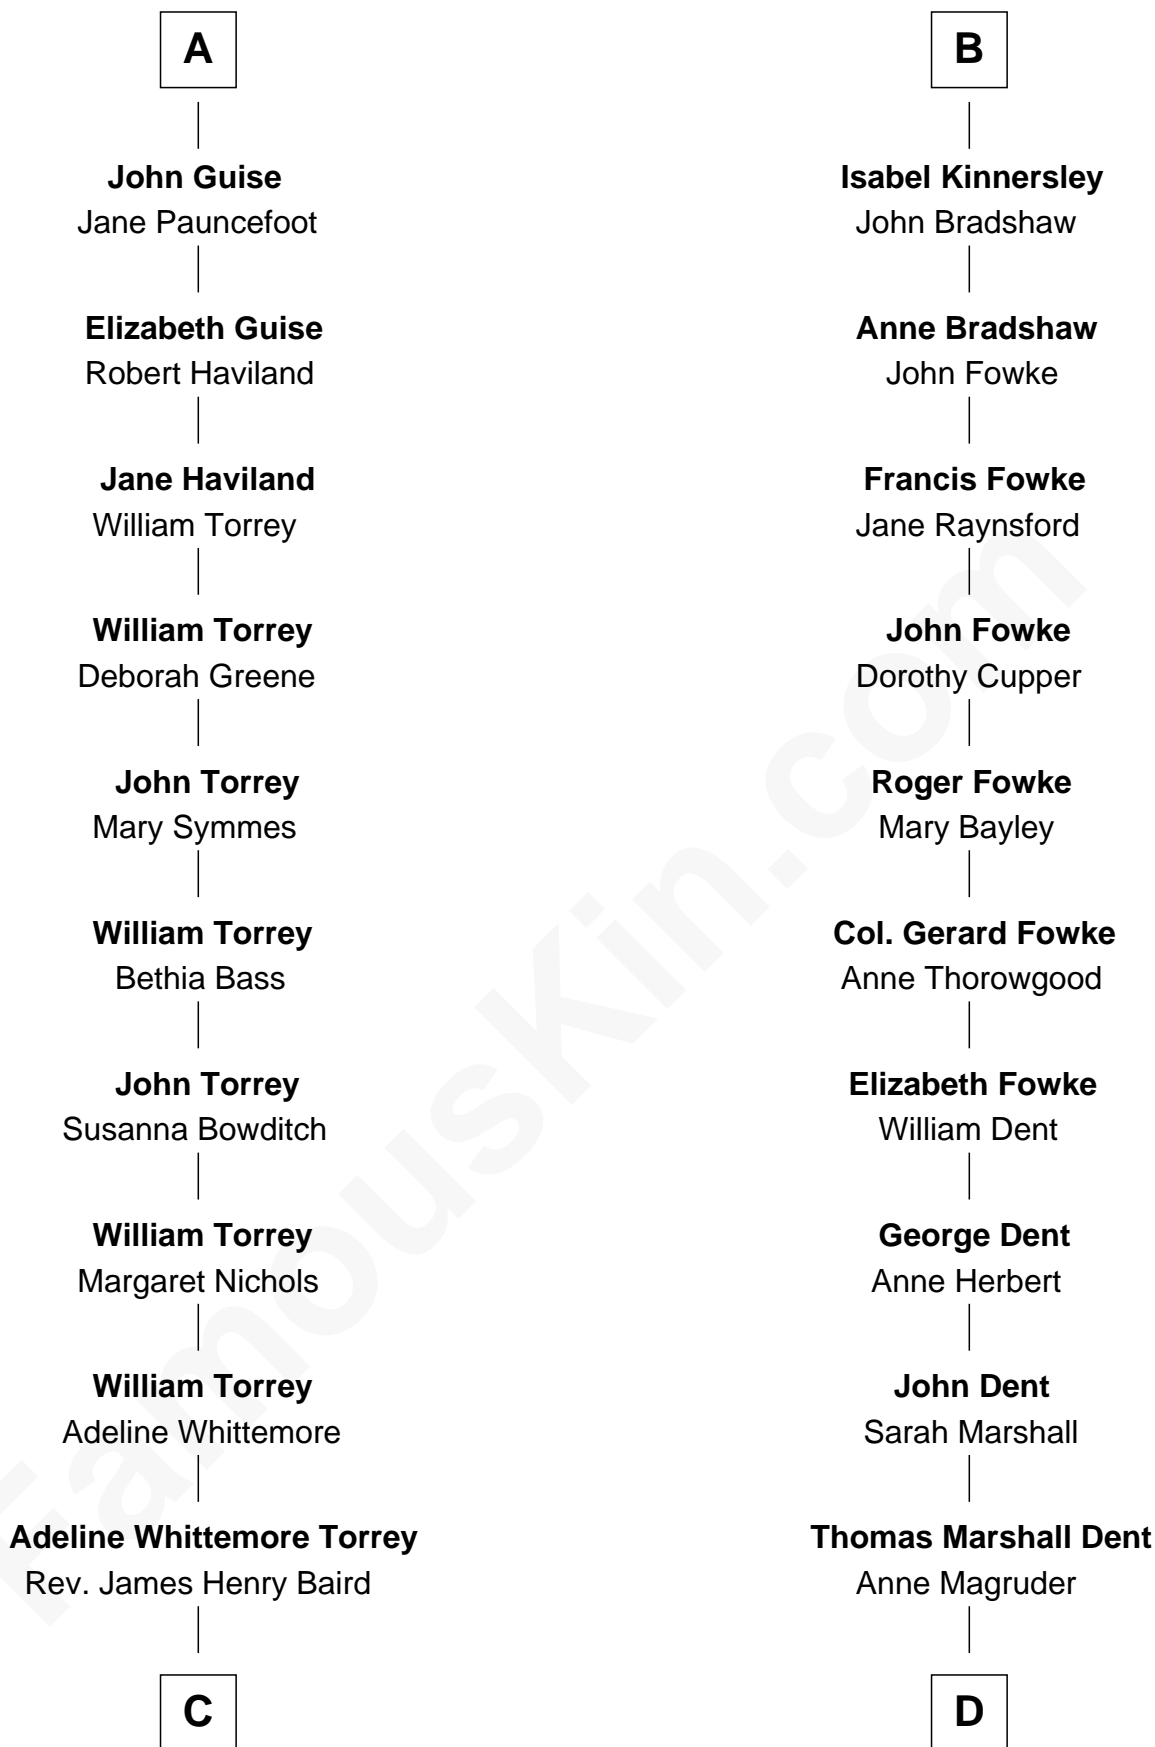

# FamousKin.com Relationship Chart of

**Billie Eilish**

*Singer and Songwriter*

20th cousin 1 time removed of

**Ben Ames Williams**

*Novelist and Short Story Author*

**Sir William de Ros**  
Margery de Badlesmere

**Thomas de Ros**  
Beatrice de Stafford

**Margaret de Ros**  
Sir Reynold Grey

**Sir John Grey**  
Constance de Holand

**Sir Edmund Grey**  
Katherine Percy

**Anne Grey**  
Sir John Grey

Probable

**Tacy Grey**  
John Guise

**William Guise**  
Mary Rotsey

**A**

**Maud de Roos**  
John de Welles

**Margery de Welles**  
Stephen le Scrope

**Maude le Scrope**  
Sir Baldwin Freville

**Joyce Freville**  
Sir Roger Aston

**Sir Robert Aston**  
Isabel Brereton

**John Aston**  
Elizabeth Delves

**Margaret Aston**  
John Kinnersley

**B**

**C**

**William Torrey Baird**  
Anne Merideth Grant

**Collier Whittemore Baird**  
Dorothy Grace Norton

**William Norton Baird**  
Edith May Shaw