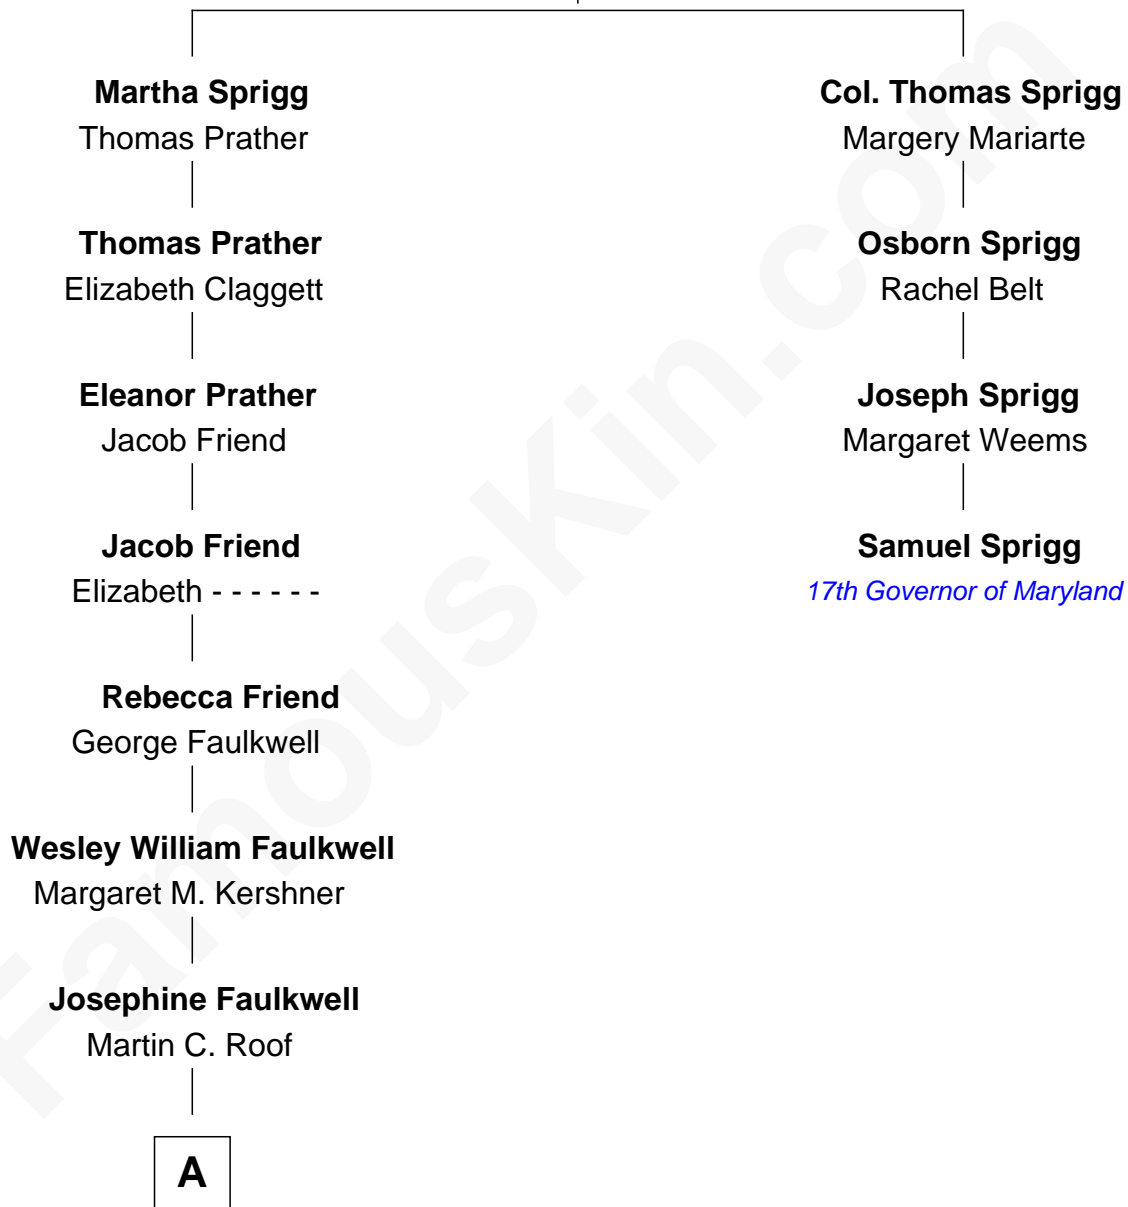

# FamousKin.com Relationship Chart of

**Billie Eilish**

*Singer and Songwriter*

3rd cousin 8 times removed of

**Samuel Sprigg**

*17th Governor of Maryland*

**Thomas Sprigg**  
Eleanor Nuthall

**A**

—  
**Bessie Alice Roof**  
Rev. Stephen Cox Wood

—  
**Edith May Wood**  
Gilbert Henry Shaw

—  
**Edith May Shaw**  
William Norton Baird

—  
**Maggie May Baird**  
Patrick O'Connell

—  
**Billie Eilish**  
*Singer and Songwriter*