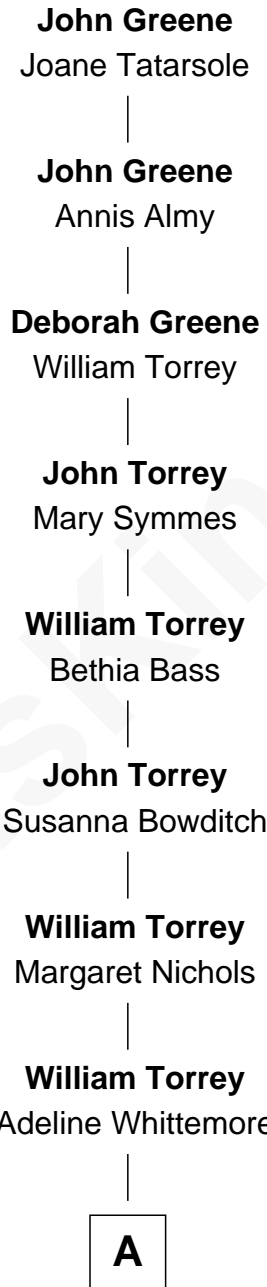

FamousKin.com Relationship Chart of

Billie Eilish

Singer and Songwriter

11th Great-granddaughter of

John Greene

(c1594 - c1658/9) James passenger 1635

A

—
Adeline Whittemore Torrey

Rev. James Henry Baird

—
William Torrey Baird

Anne Merideth Grant

—
Collier Whittemore Baird

Dorothy Grace Norton

—
William Norton Baird

Edith May Shaw

—
Maggie May Baird