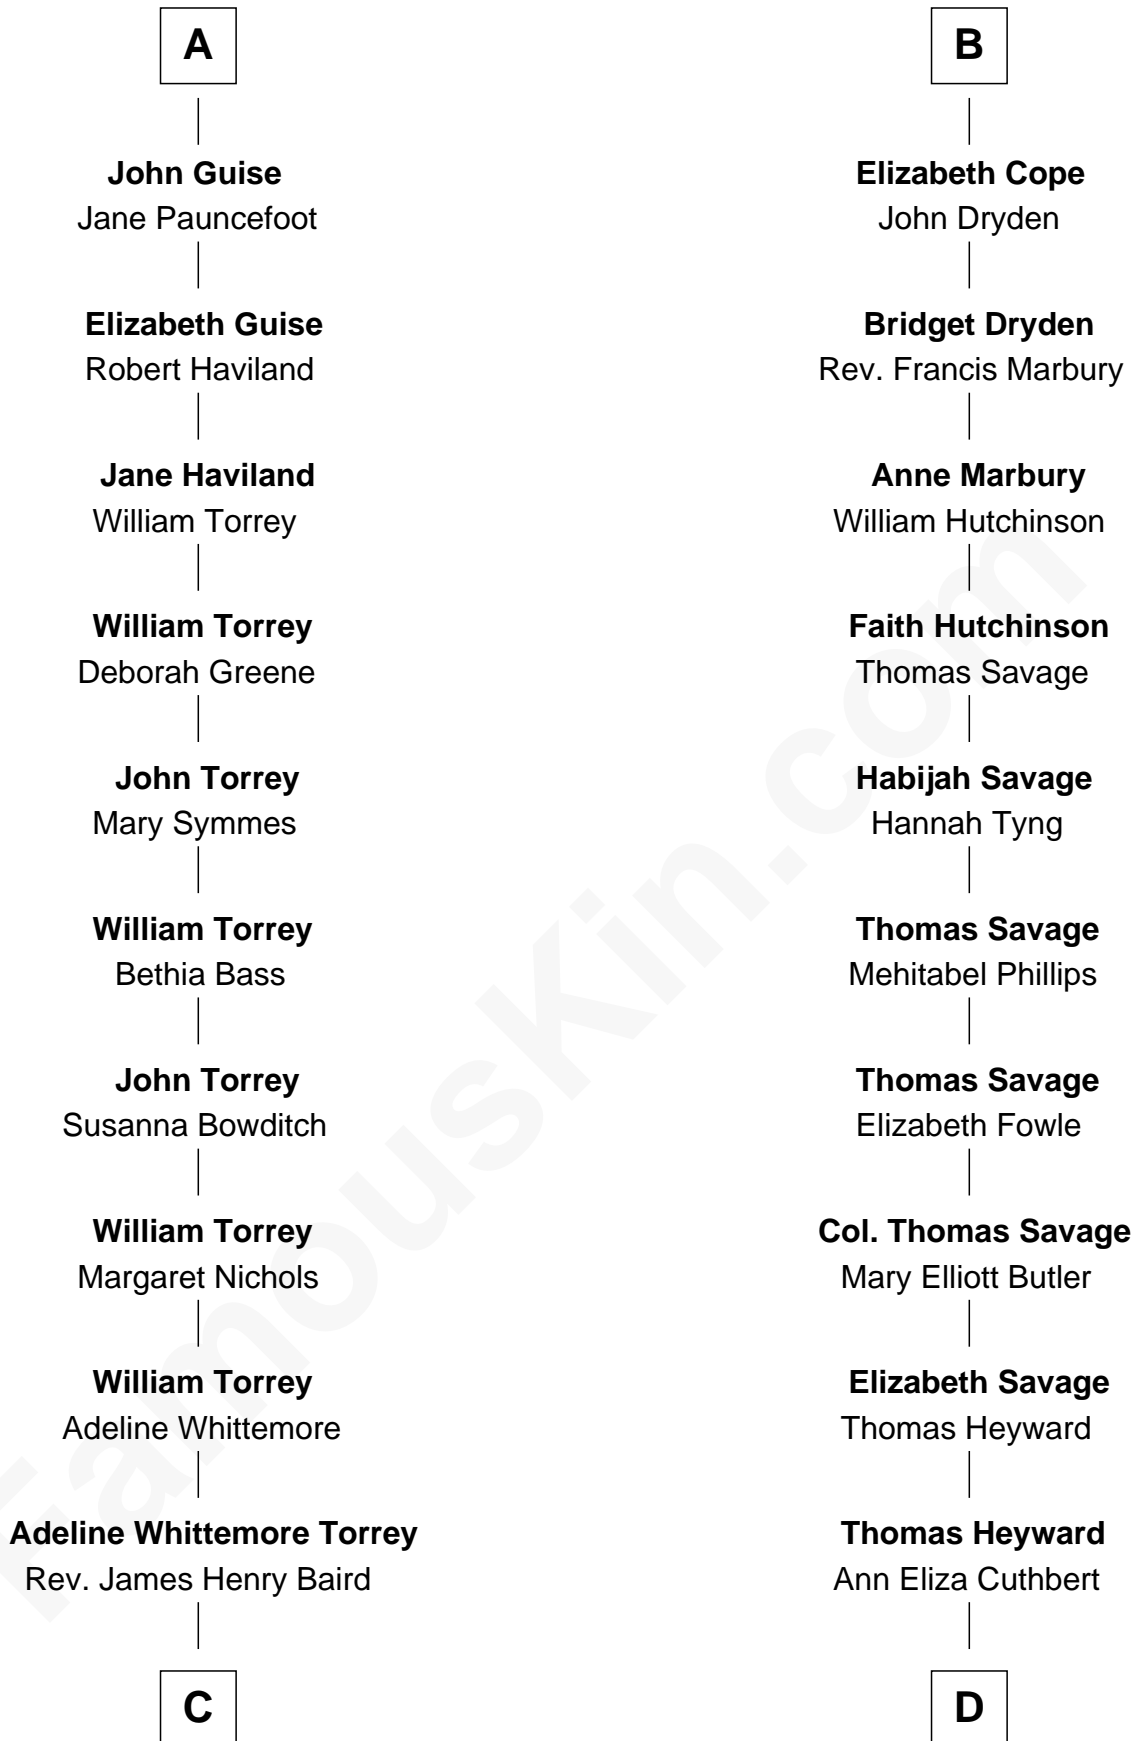

# FamousKin.com Relationship Chart of

**Billie Eilish**

*Singer and Songwriter*

20th cousin 1 time removed of

**DuBose Heyward**

*Author of Porgy (Porgy & Bess)*

**C**

**William Torrey Baird**  
Anne Merideth Grant

**Collier Whittemore Baird**  
Dorothy Grace Norton

**William Norton Baird**  
Edith May Shaw

**Maggie May Baird**  
Patrick O'Connell

**Billie Eilish**  
*Singer and Songwriter*

**D**

**Thomas Savage Heyward**  
Georgianna Hasell

**Thomas Savage Heyward**  
Louisa Watkins

**Edwin Watkins Heyward**  
Jane Screven DuBose

**DuBose Heyward**  
*American Novelist*