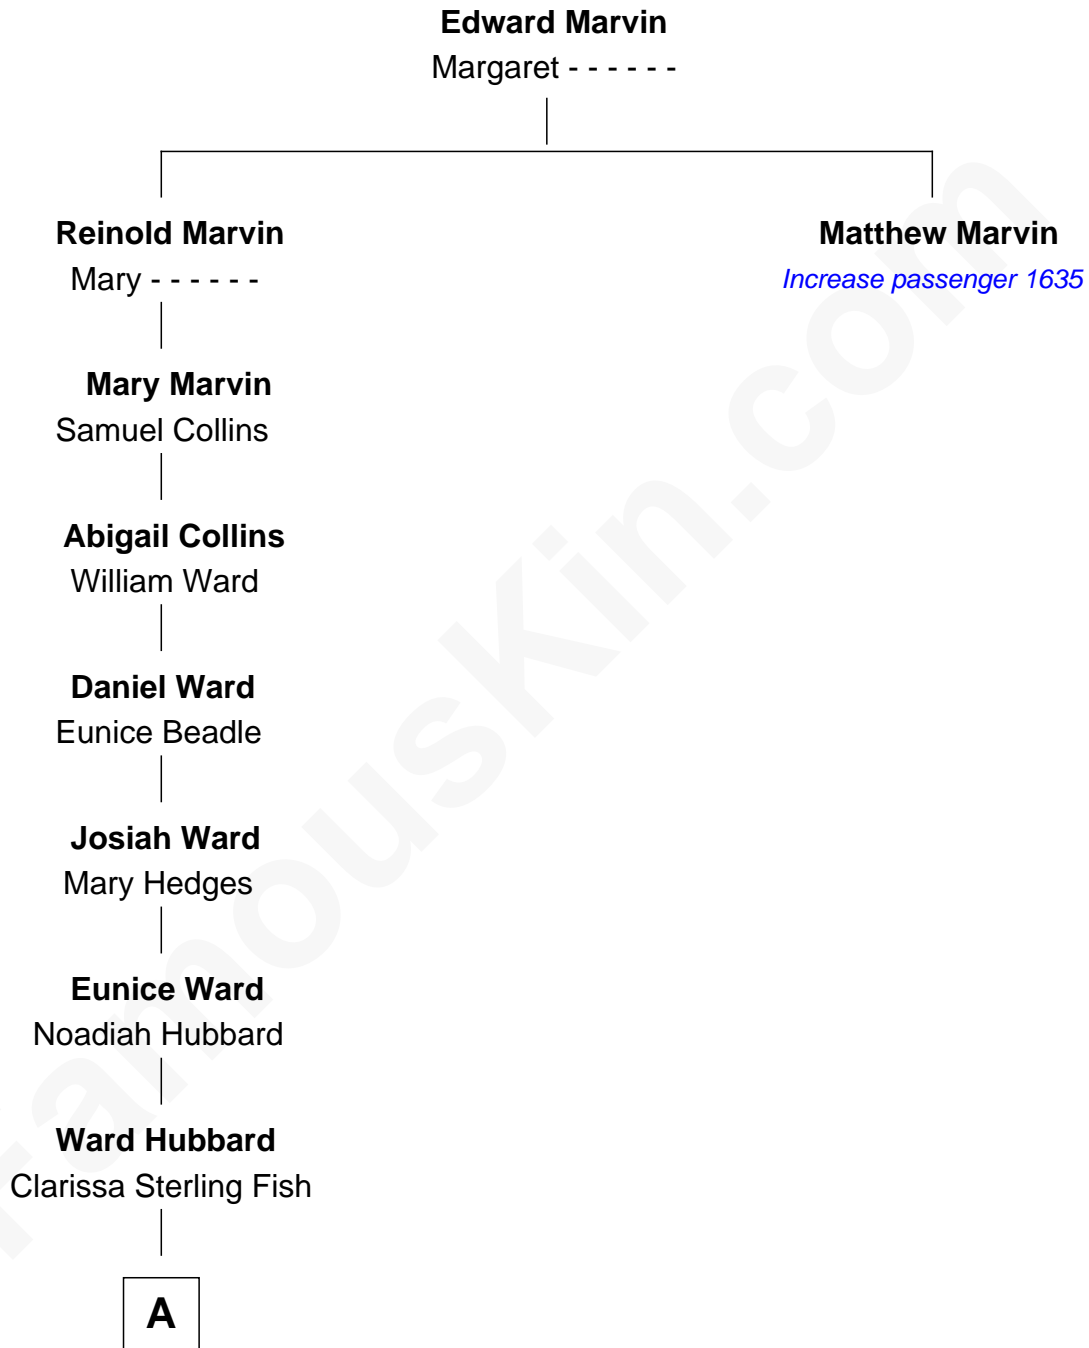

FamousKin.com Relationship Chart of

Billie Eilish

Singer and Songwriter

10th great-grandniece of

Matthew Marvin

(c1600 - 1678/9) Increase passenger 1635

A

—
Ellen Sterling Hubbard

William Lyle Bones

—
Emma Sterling Bones

Medad Elisha Stone

—
Mead Wilmer Stone

Elise Charlotte Seemann

—
Jean Stone

James Bernard O'Connell

—
Patrick O'Connell