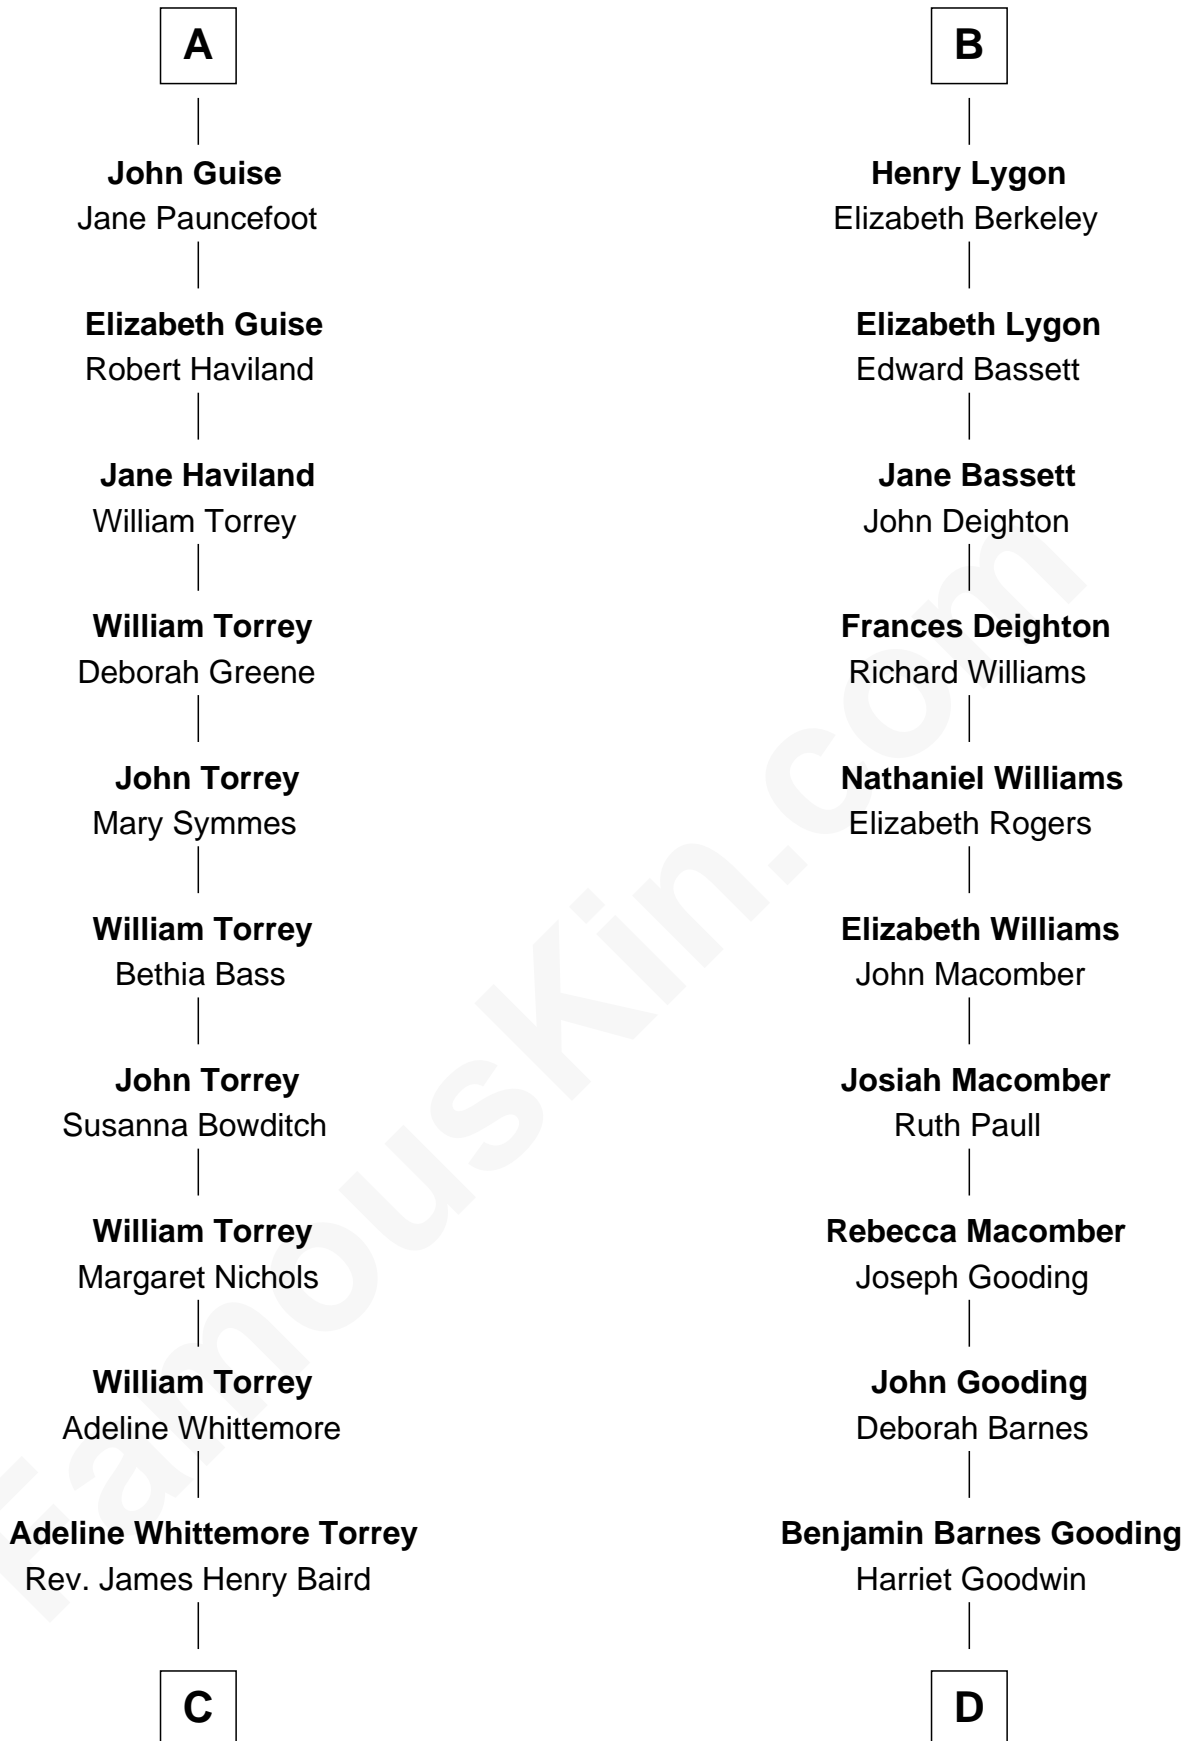

FamousKin.com

Relationship Chart of

Billie Eilish

Singer and Songwriter

18th cousin 3 times removed of

Mary Winthrop Gooding
Prolific Mayflower Descendant

C

William Torrey Baird
Anne Merideth Grant

Collier Whittemore Baird
Dorothy Grace Norton

William Norton Baird
Edith May Shaw

Maggie May Baird
Patrick O'Connell

Billie Eilish
Singer and Songwriter

D

Benjamin Winthrop Gooding
Lydia Sprague Freeman

Mary Winthrop Gooding
Prolific Mayflower Descendant