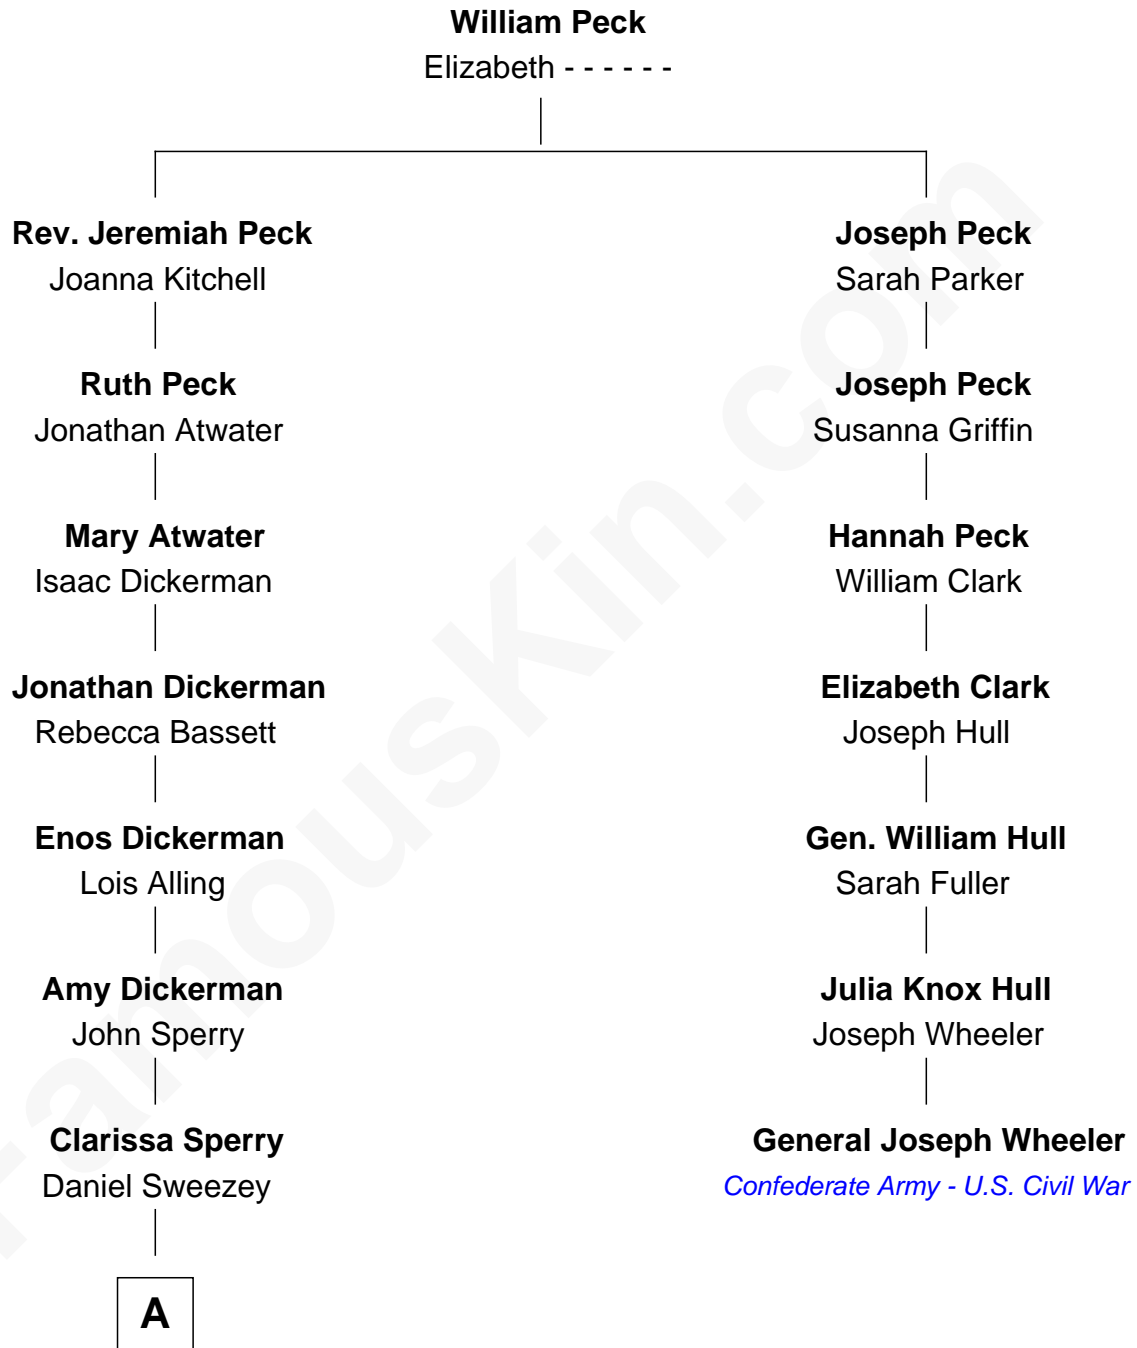

FamousKin.com Relationship Chart of

Billie Eilish

Singer and Songwriter

6th cousin 6 times removed of

General Joseph Wheeler

Confederate Army - U.S. Civil War

A

—
Sarah Sweezey
Rev. Oliver W. Norton

—
Lawrence A. Norton
Grace H. Bulckens

—
Dorothy Grace Norton
Collier Whittemore Baird

—
William Norton Baird
Edith May Shaw

—
Maggie May Baird
Patrick O'Connell

—
Billie Eilish
Singer and Songwriter