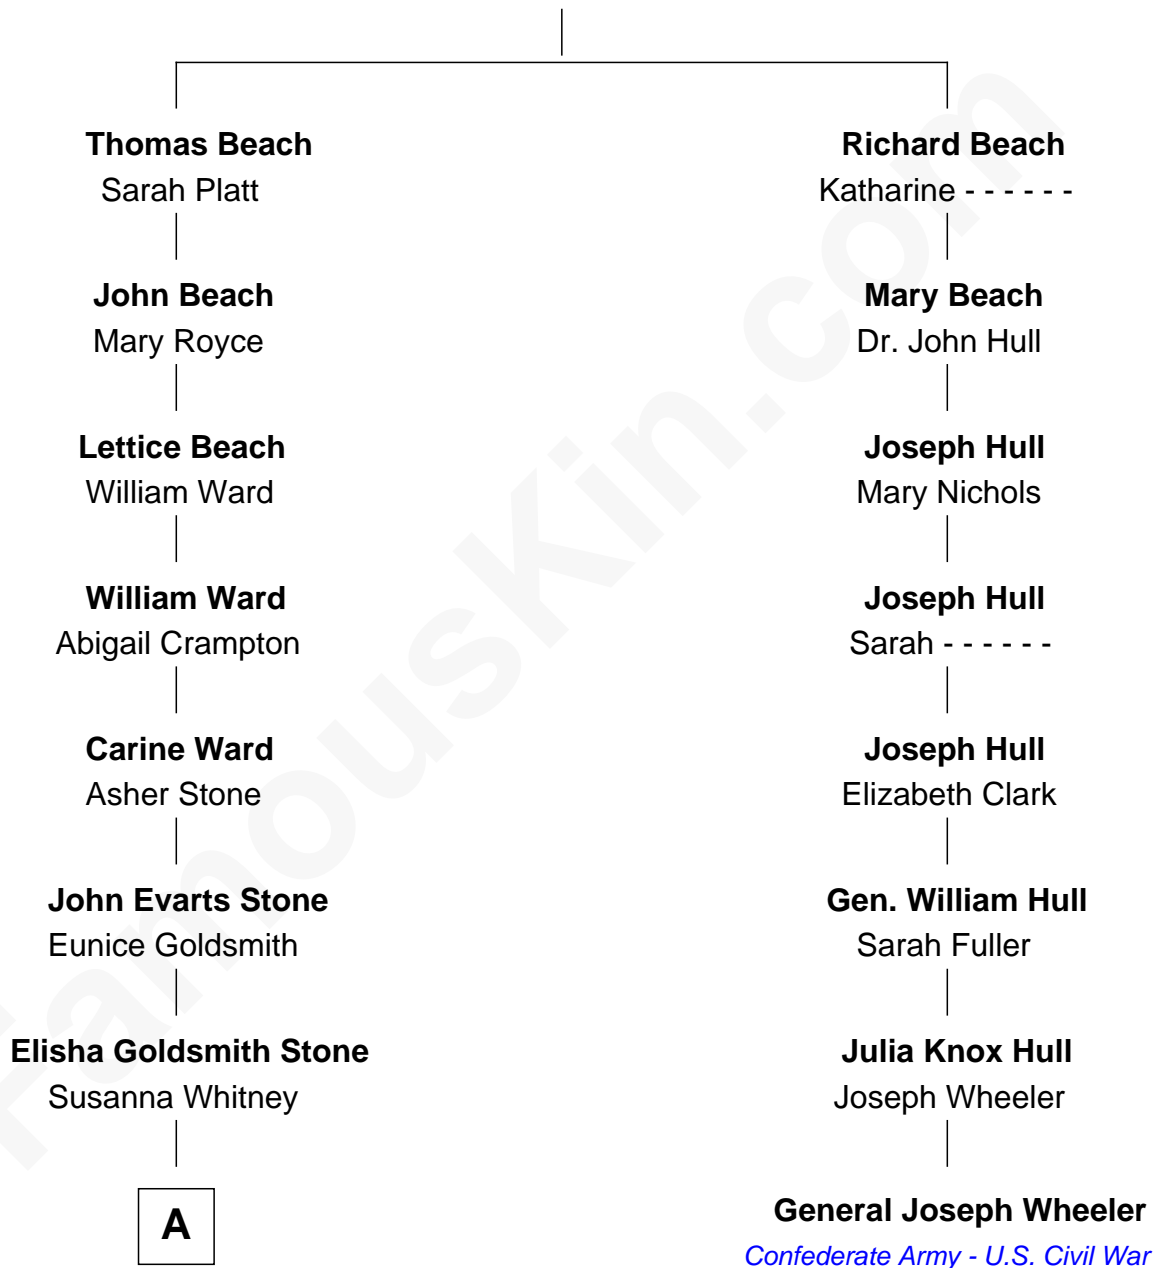

FamousKin.com

Relationship Chart of

Billie Eilish

Singer and Songwriter

7th cousin 5 times removed of

General Joseph Wheeler

Confederate Army - U.S. Civil War

----- Beach

A

—
Medad Whitney Stone
Emma Forestine Jacobs

—
Medad Elisha Stone
Emma Sterling Bones

—
Mead Wilmer Stone
Elise Charlotte Seemann

—
Jean Stone
James Bernard O'Connell

—
Patrick O'Connell
Maggie May Baird

—
Billie Eilish
Singer and Songwriter