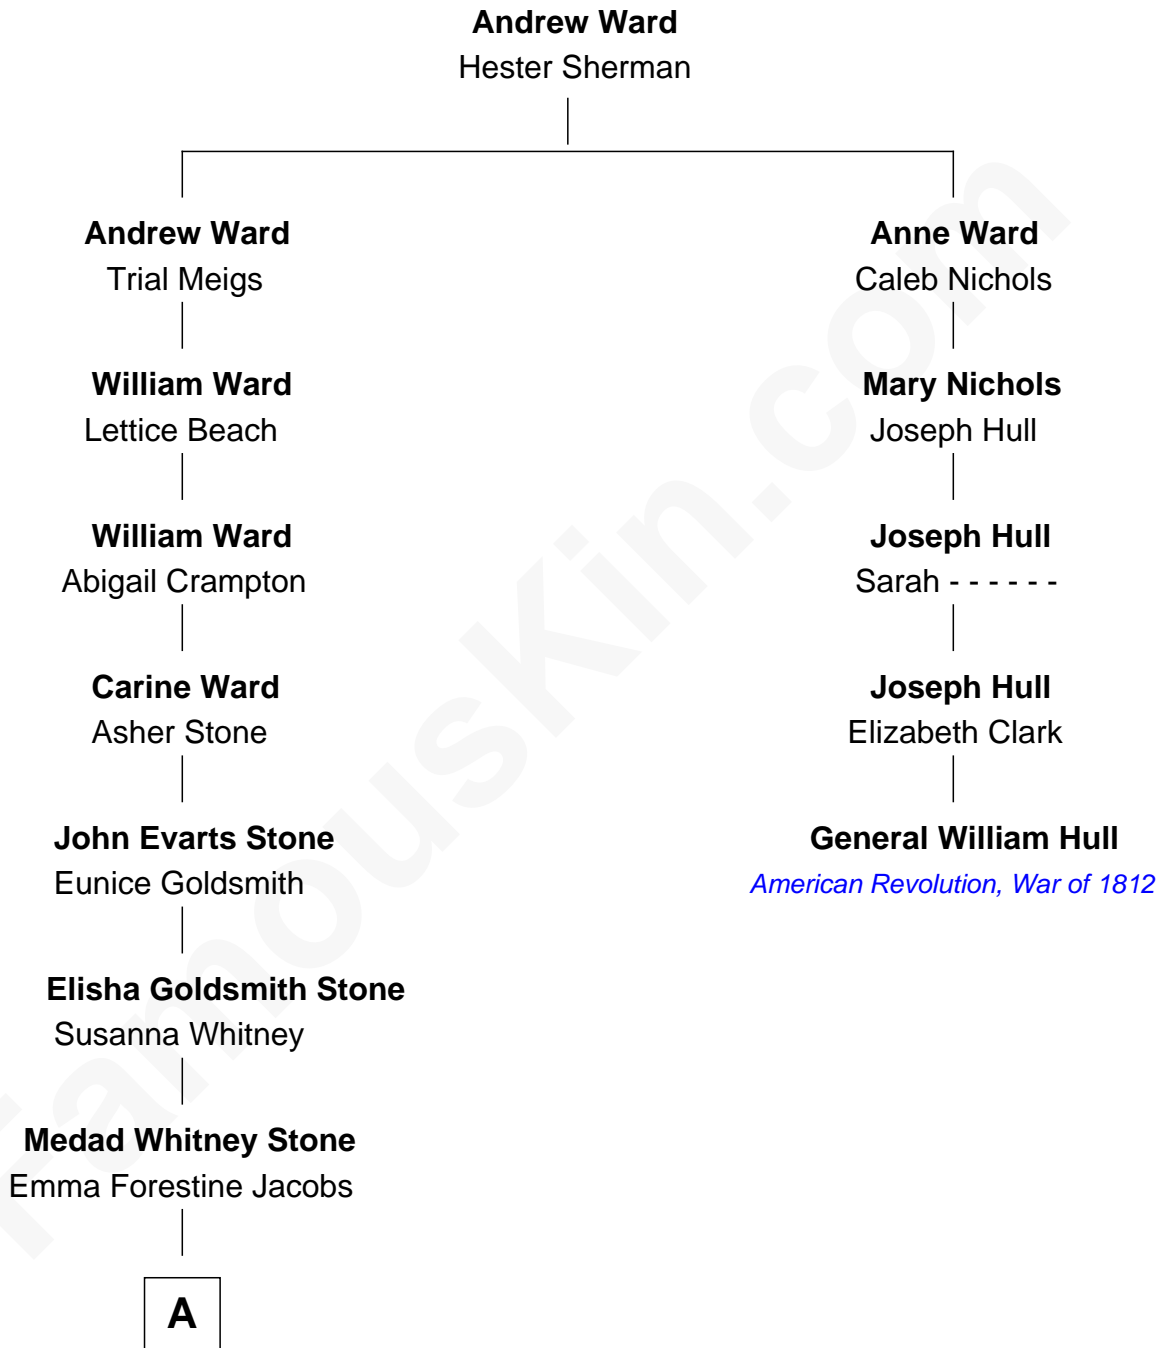

FamousKin.com

Relationship Chart of

Billie Eilish

Singer and Songwriter

4th cousin 7 times removed of

General William Hull

American Revolution, War of 1812

A

—
Medad Elisha Stone

Emma Sterling Bones

—
Mead Wilmer Stone

Elise Charlotte Seemann

—
Jean Stone

James Bernard O'Connell

—
Patrick O'Connell

Maggie May Baird