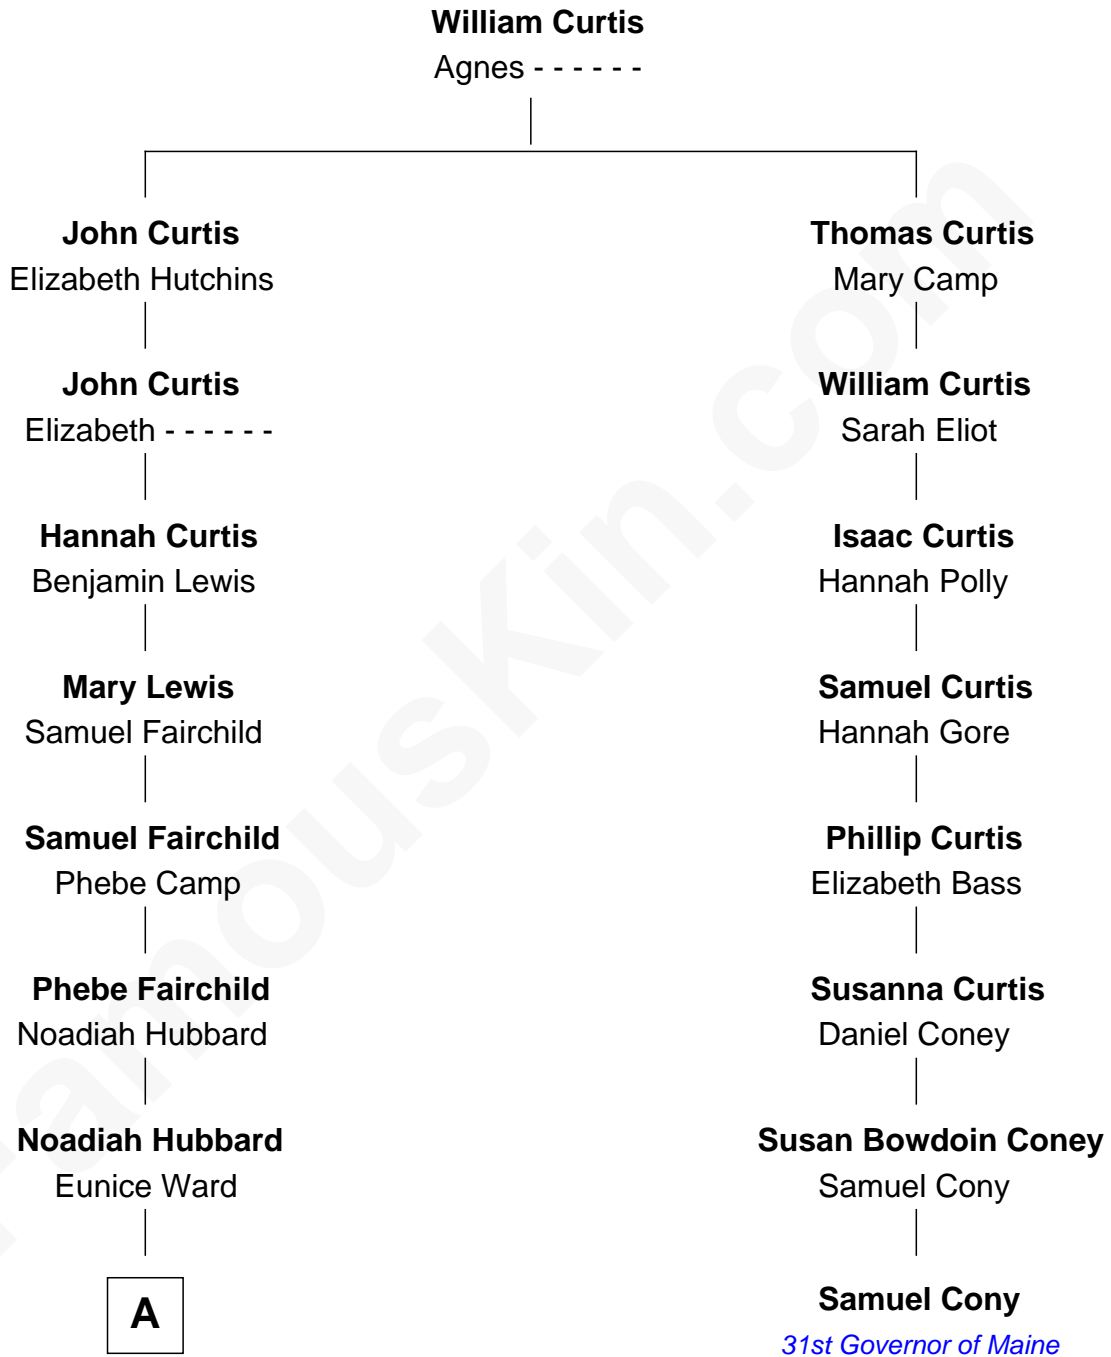

FamousKin.com Relationship Chart of

Billie Eilish

Singer and Songwriter

7th cousin 6 times removed of

Samuel Cony

31st Governor of Maine

A

—
Ward Hubbard

Clarissa Sterling Fish

—
Ellen Sterling Hubbard

William Lyle Bones

—
Emma Sterling Bones

Medad Elisha Stone

—
Mead Wilmer Stone

Elise Charlotte Seemann

—
Jean Stone