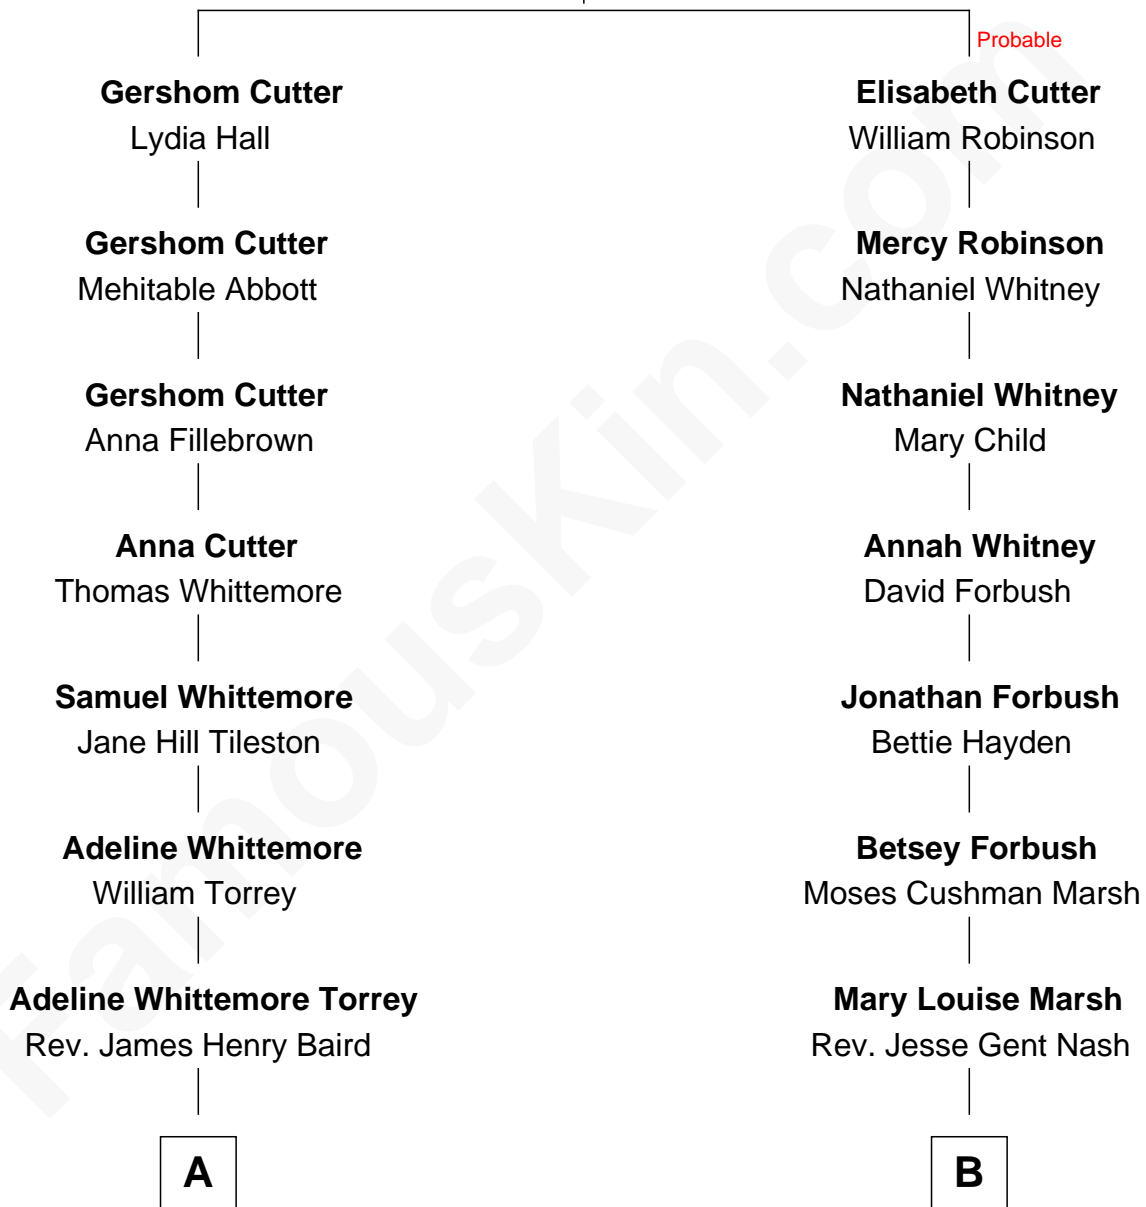

FamousKin.com

Relationship Chart of

Billie Eilish

Singer and Songwriter

9th cousin 2 times removed of

John Forbes Nash, Jr.

"A Beautiful Mind" Mathematician

Richard Cutter

Elizabeth - - - - -

A

William Torrey Baird
Anne Merideth Grant

Collier Whittemore Baird
Dorothy Grace Norton

William Norton Baird
Edith May Shaw

Maggie May Baird
Patrick O'Connell

Billie Eilish
Singer and Songwriter