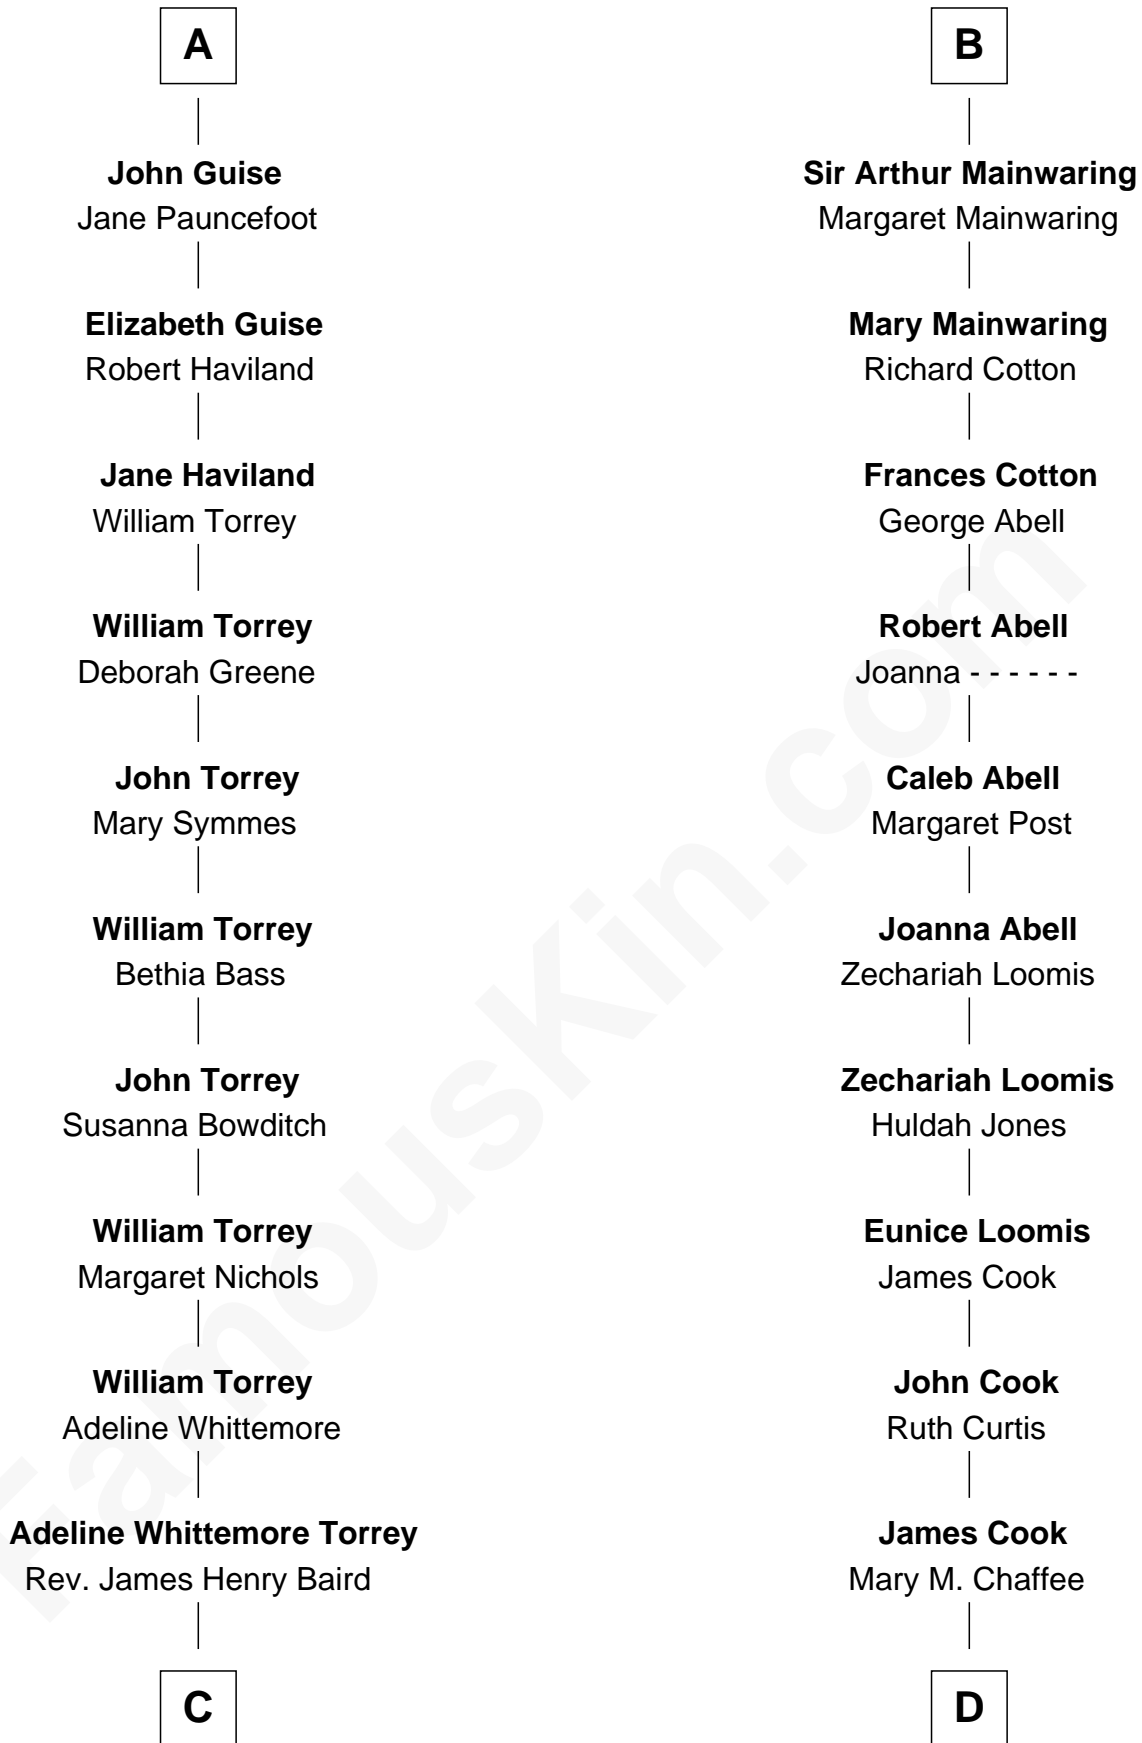

FamousKin.com Relationship Chart of

Billie Eilish

Singer and Songwriter

20th cousin 1 time removed of

Shadoc Stevens

Radio Disc Jockey

Sir William de Ros
Margery de Badlesmere

Thomas de Ros
Beatrice de Stafford

Margaret de Ros
Sir Reynold Grey

Sir John Grey
Constance de Holand

Sir Edmund Grey
Katherine Percy

Anne Grey
Sir John Grey

Probable

Tacy Grey
John Guise

William Guise
Mary Rotsey

A

Maud de Roos
John de Welles

Anne de Welles
James Butler

James Butler
Joan Beauchamp

Elizabeth Butler
John Talbot

Ann Talbot
Sir Henry Vernon

Elizabeth Vernon
Sir Robert Corbet

Dorothy Corbet
Sir Richard Mainwaring

B

C

William Torrey Baird
Anne Merideth Grant

Collier Whittemore Baird
Dorothy Grace Norton

William Norton Baird
Edith May Shaw

Maggie May Baird
Patrick O'Connell

Billie Eilish
Singer and Songwriter

D