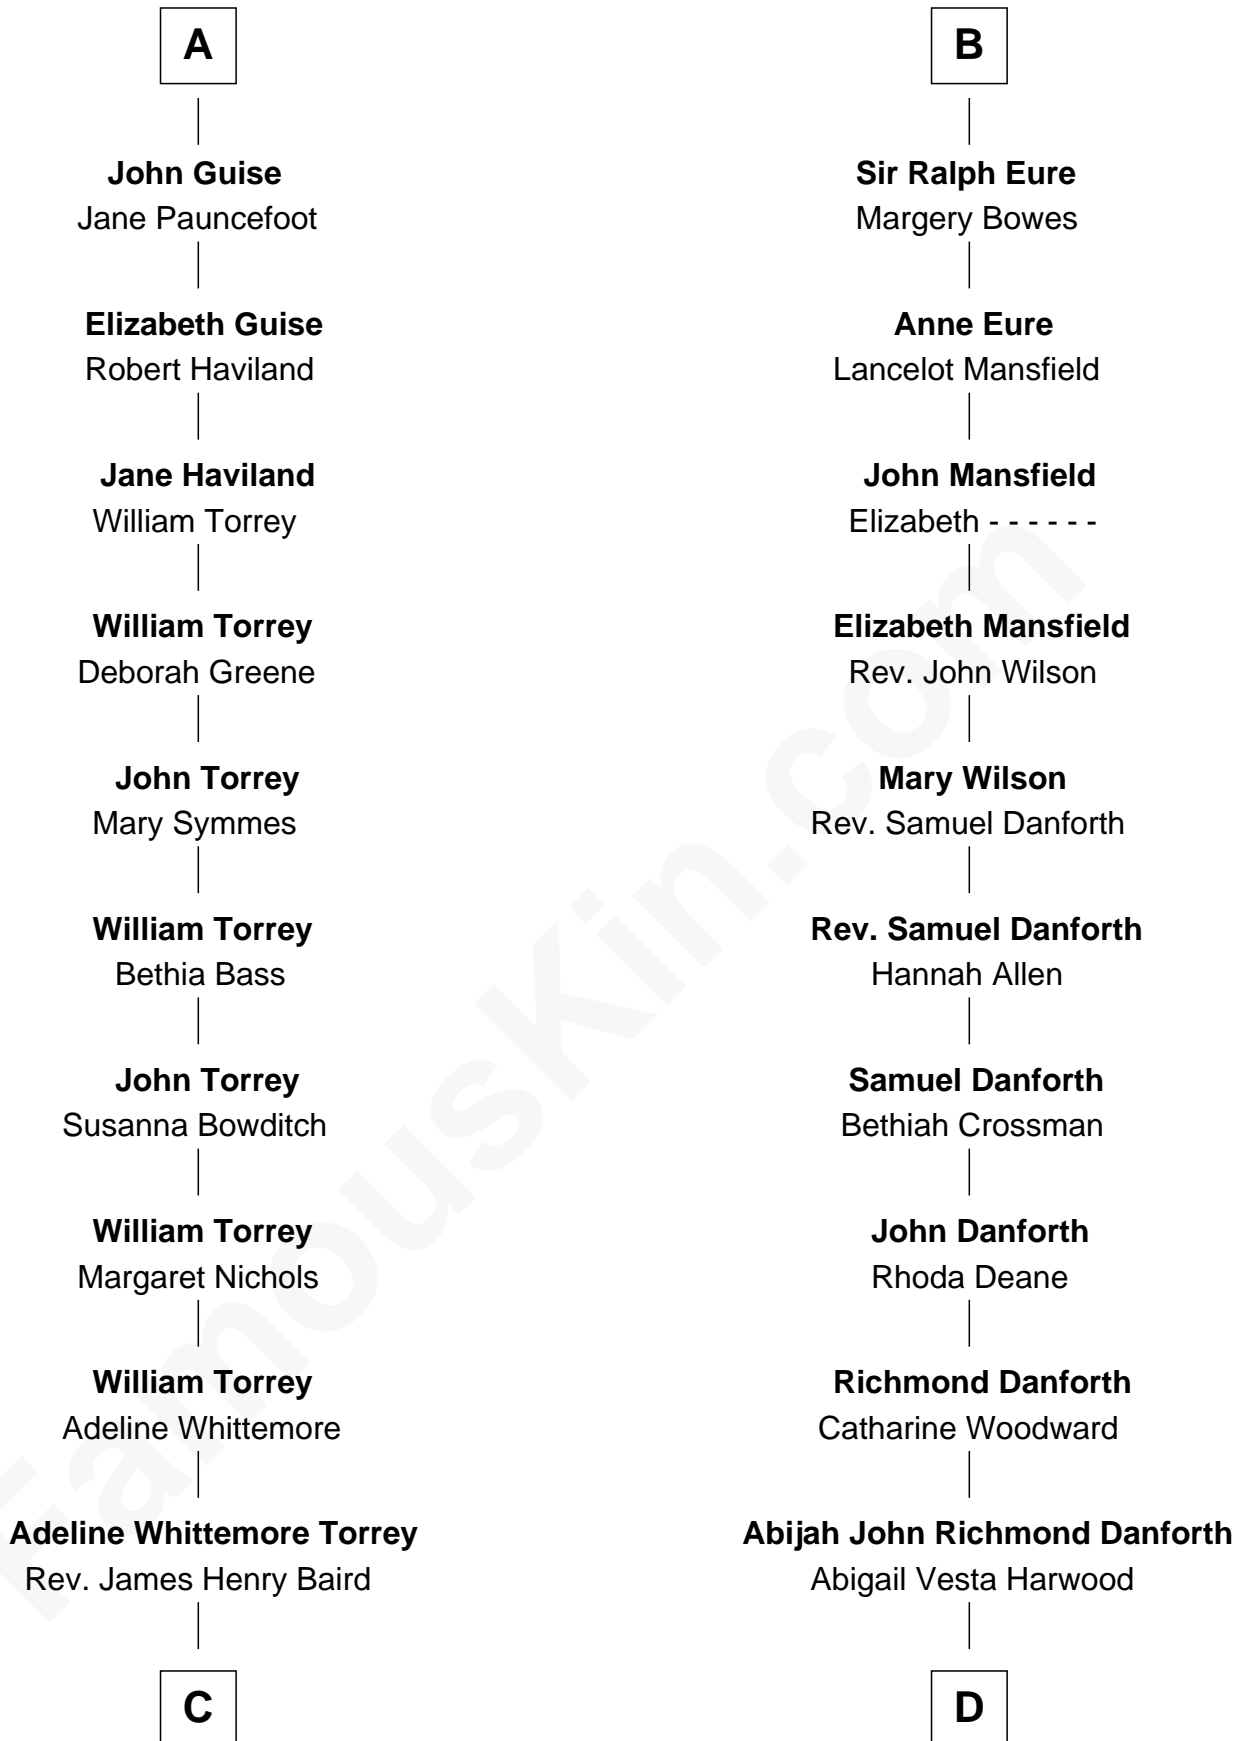

FamousKin.com Relationship Chart of

Billie Eilish

Singer and Songwriter

21st cousin of

Zach Snyder

Filmmaker

Ralph de Stafford
Margaret de Audley

Beatrice de Stafford

Anne Gascoigne

Muriel Hastings

Sir Ralph Eure

Sir William Eure

Elizabeth Willoughby

B

C

William Torrey Baird
Anne Merideth Grant