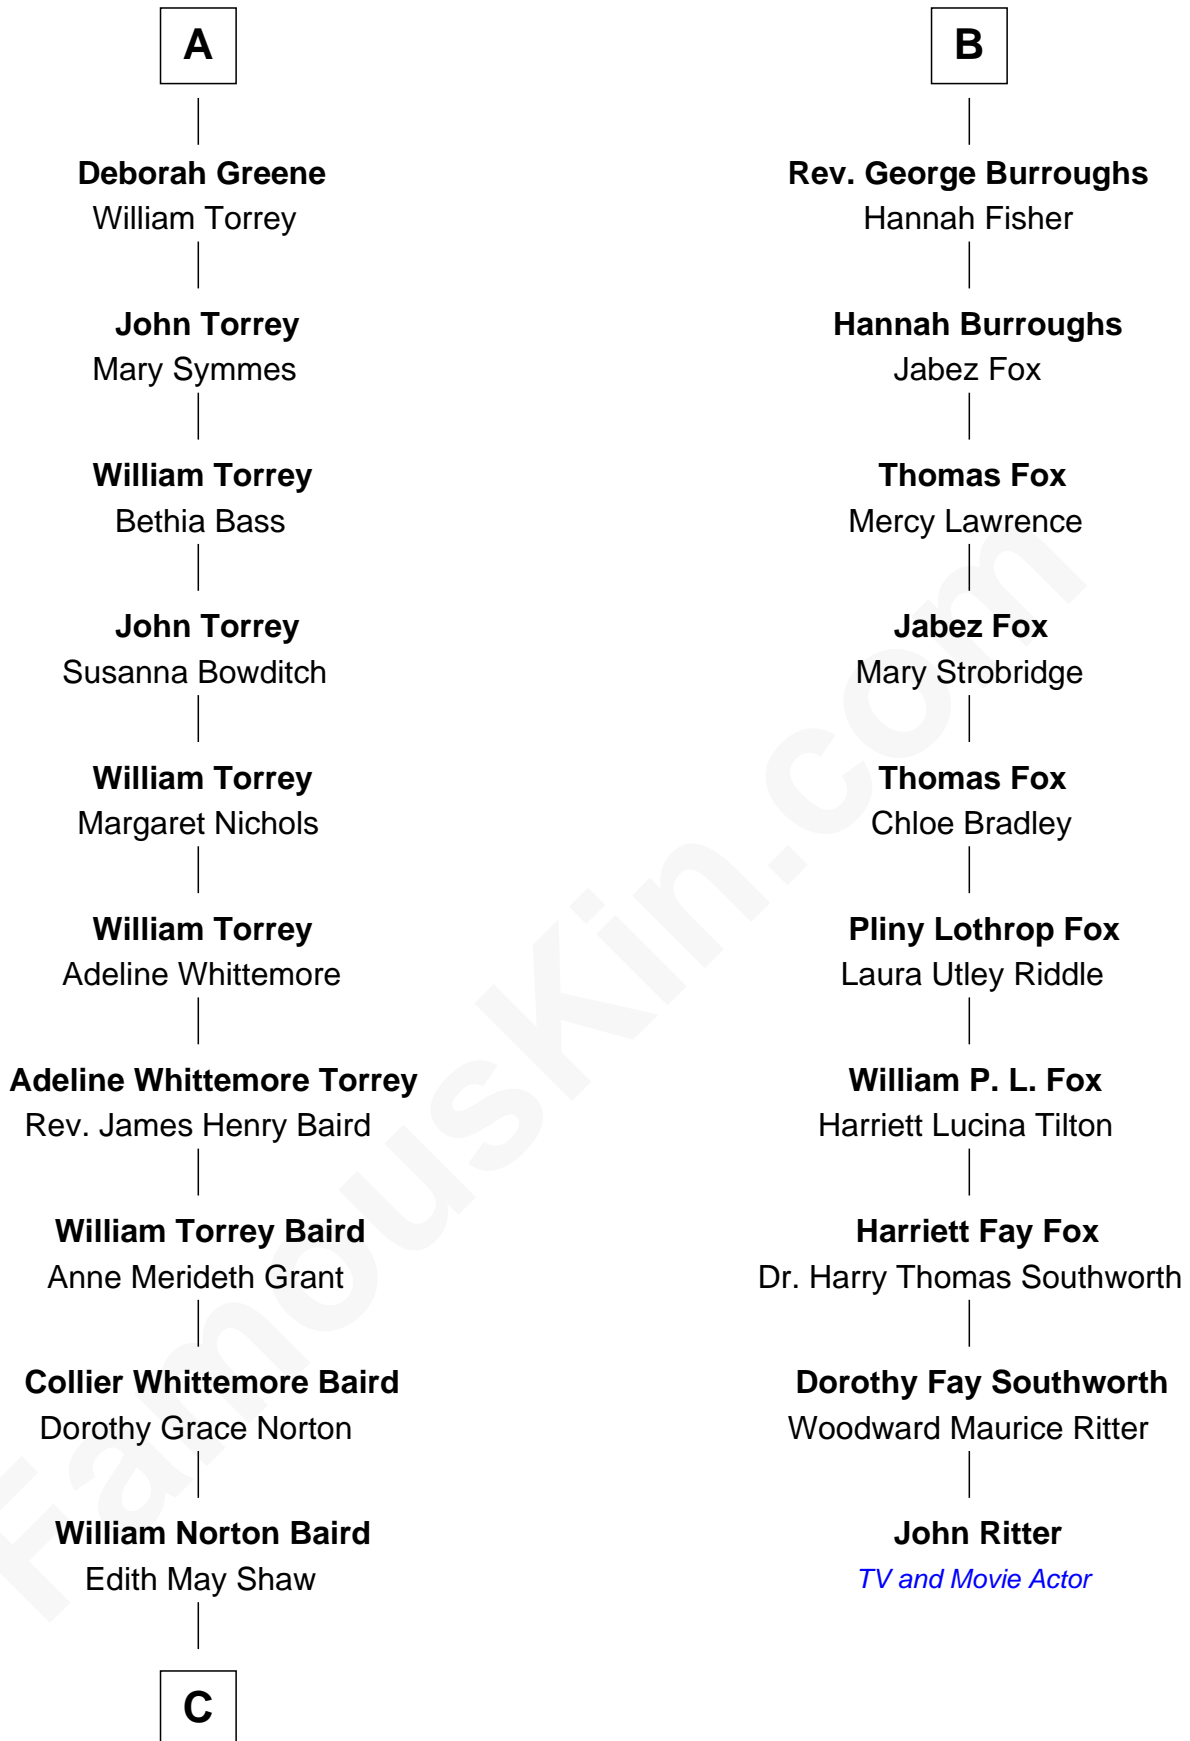

# FamousKin.com Relationship Chart of

**Billie Eilish**

*Singer and Songwriter*

16th cousin 2 times removed of

**John Ritter**

*TV and Movie Actor*

**Sir John Fray**  
Agnes Danvers

**C**

—  
**Maggie May Baird**

Patrick O'Connell

—  
**Billie Eilish**

*Singer and Songwriter*

FamousKin.com