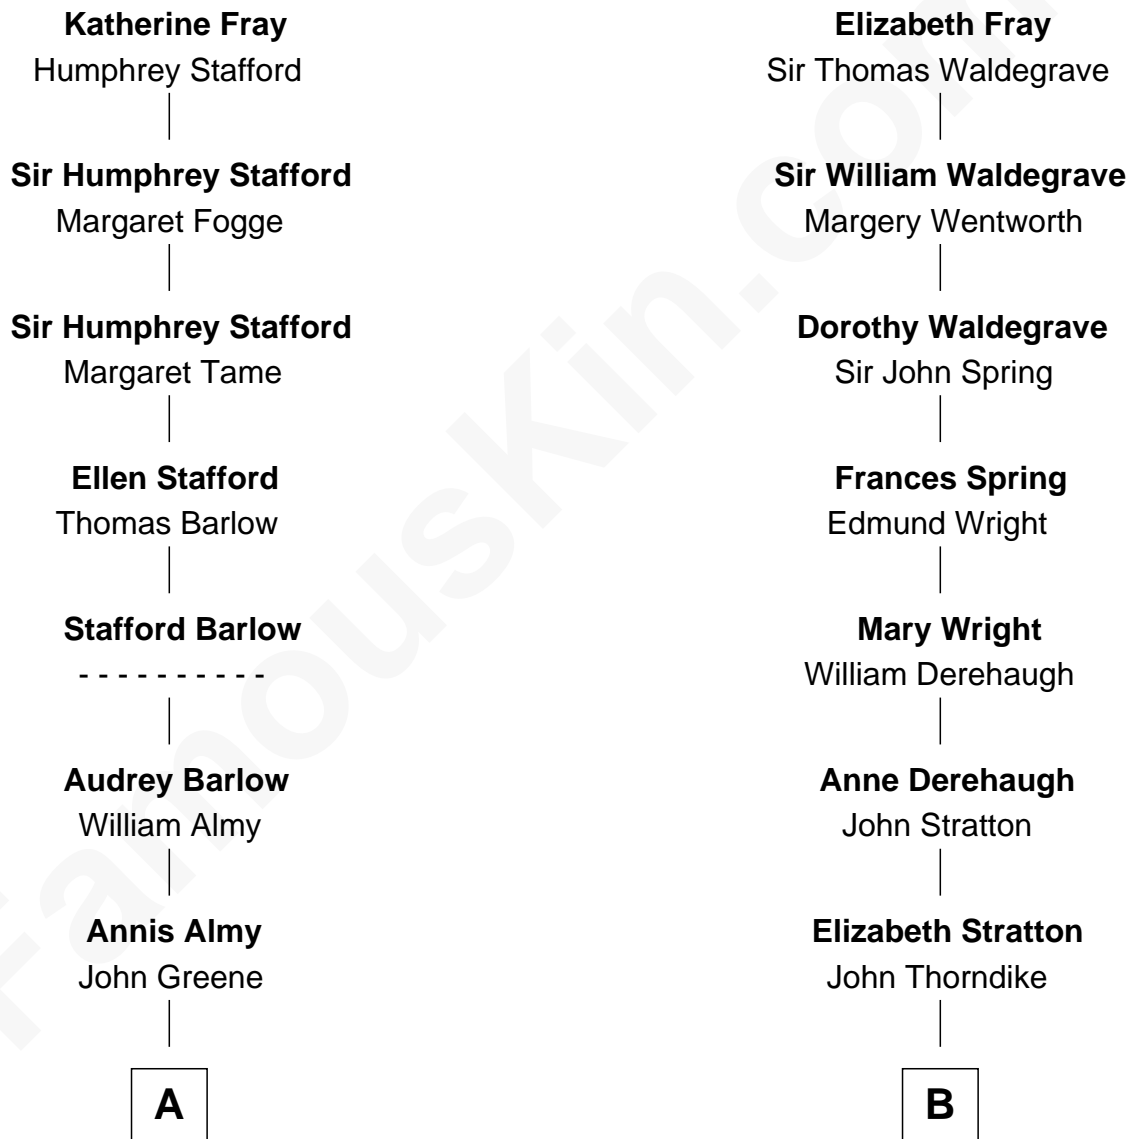

# FamousKin.com Relationship Chart of

**Billie Eilish**

*Singer and Songwriter*

17th cousin 1 time removed of

**John Lithgow**

*Stage, TV, and Movie Actor*

**Sir John Fray**  
Agnes Danvers

**C**