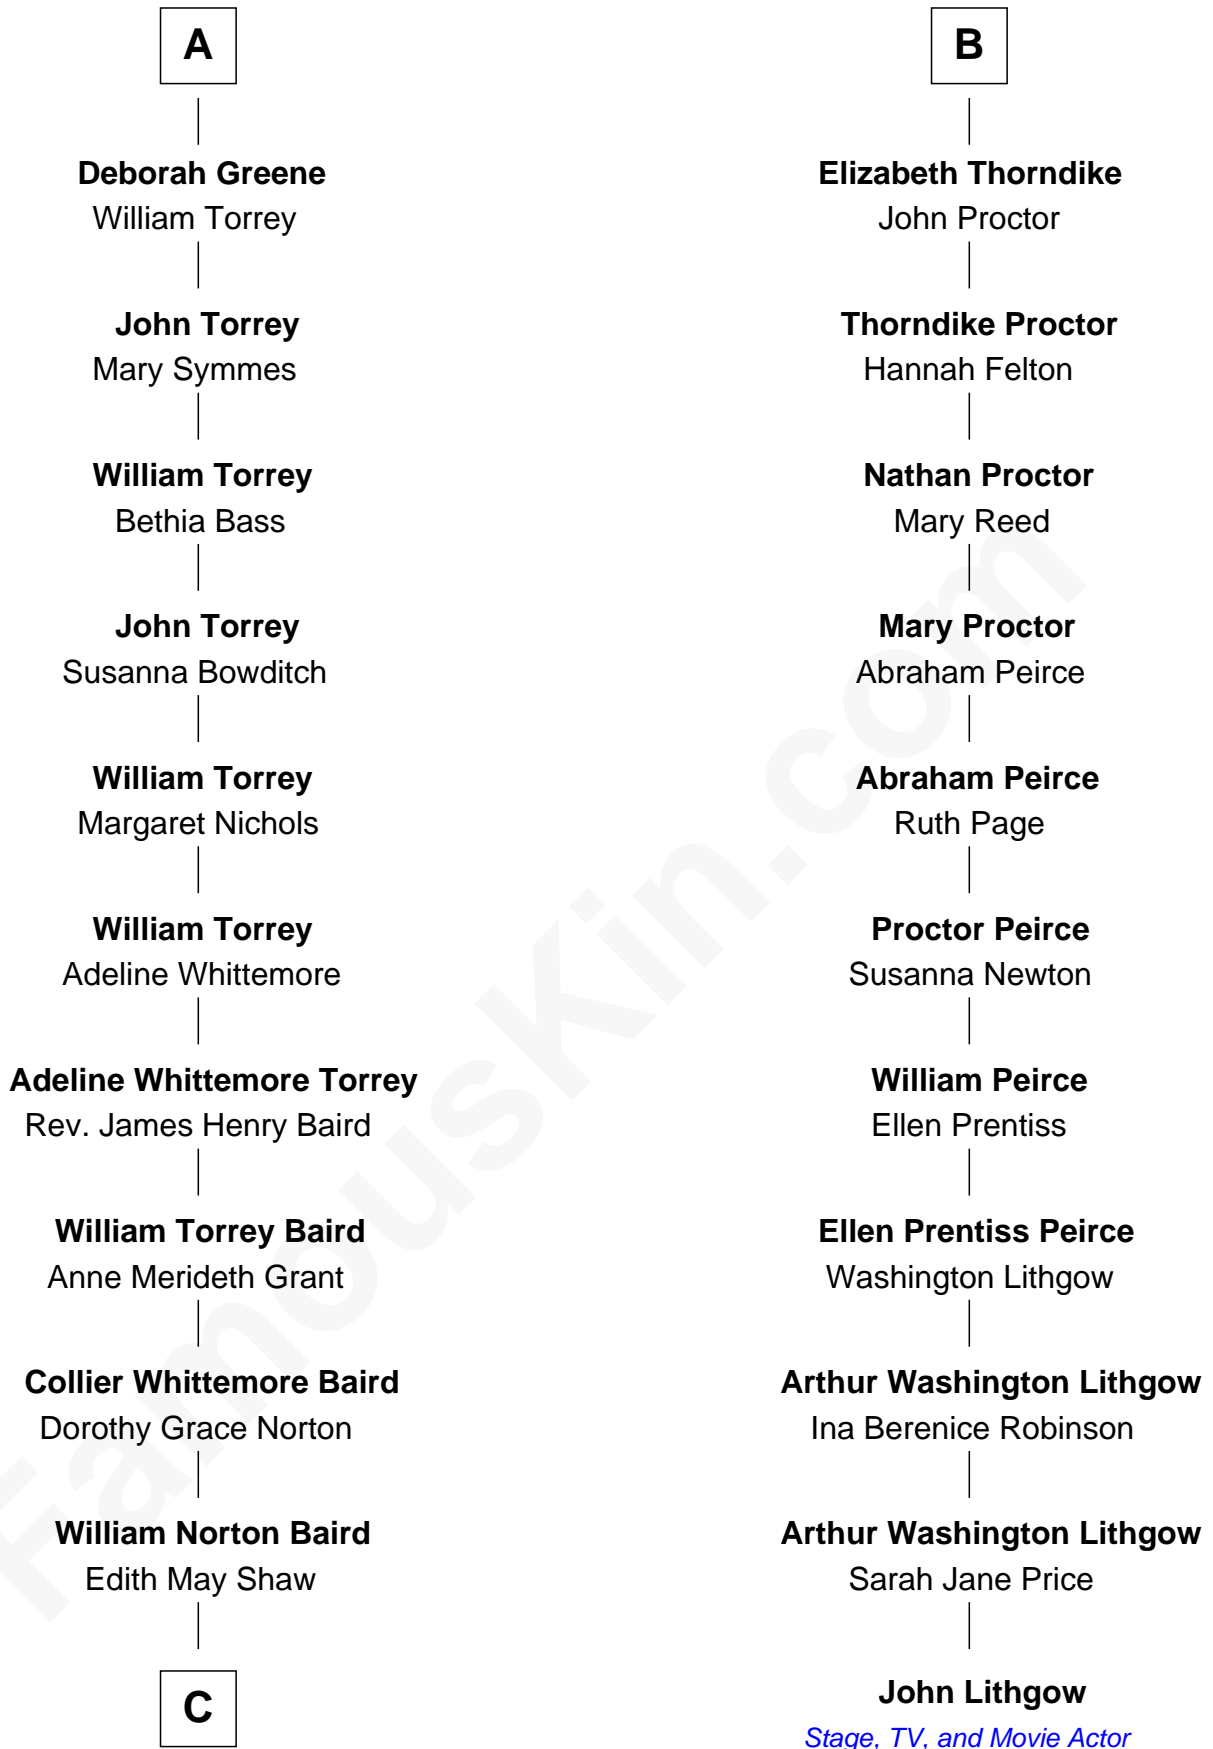

# FamousKin.com Relationship Chart of

**Billie Eilish**

*Singer and Songwriter*

17th cousin 1 time removed of

**John Lithgow**

*Stage, TV, and Movie Actor*

**Sir John Fray**  
Agnes Danvers

**C**

—  
**Maggie May Baird**

Patrick O'Connell

—  
**Billie Eilish**

*Singer and Songwriter*

FamousKin.com