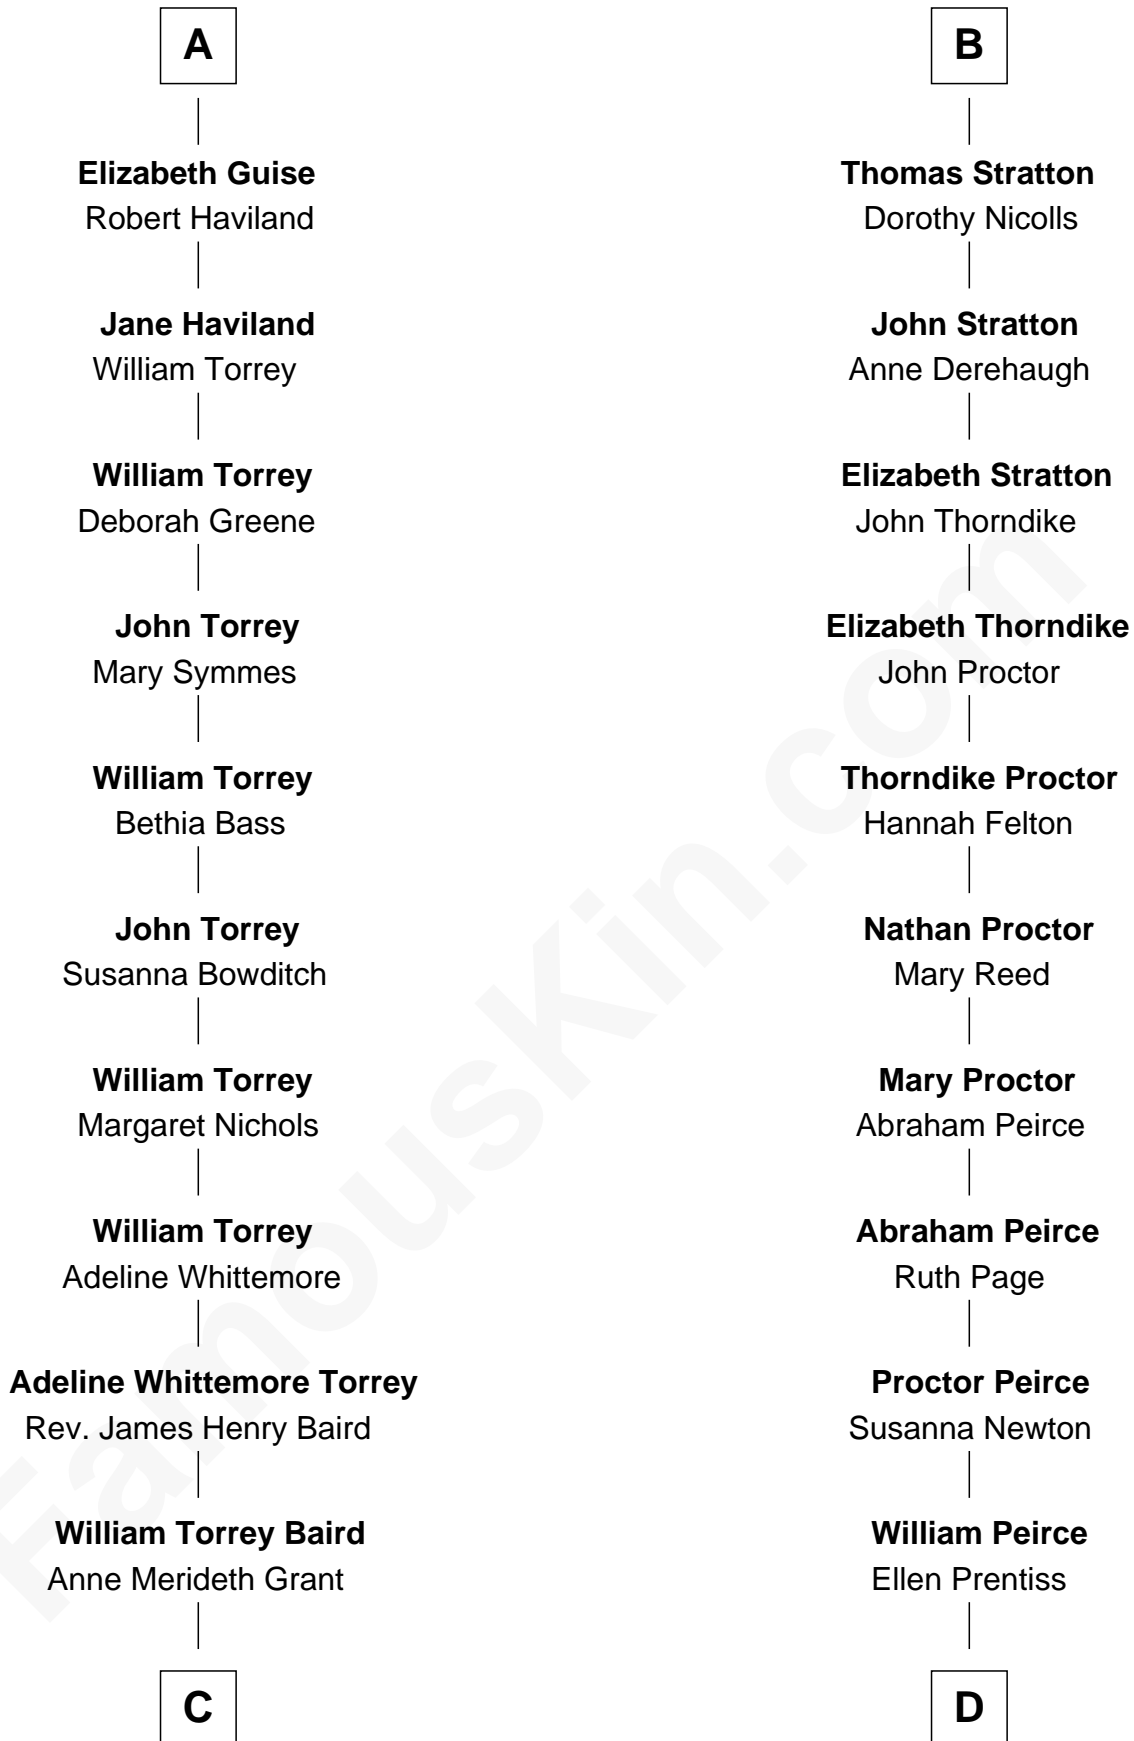

FamousKin.com Relationship Chart of

Billie Eilish

Singer and Songwriter

20th cousin of

John Lithgow

Stage, TV, and Movie Actor

C

Collier Whittemore Baird

Dorothy Grace Norton

William Norton Baird

Edith May Shaw

Maggie May Baird

Patrick O'Connell

Billie Eilish

Singer and Songwriter

D

Ellen Prentiss Peirce

Washington Lithgow

Arthur Washington Lithgow

Ina Berenice Robinson

Arthur Washington Lithgow

Sarah Jane Price

John Lithgow

Stage, TV, and Movie Actor