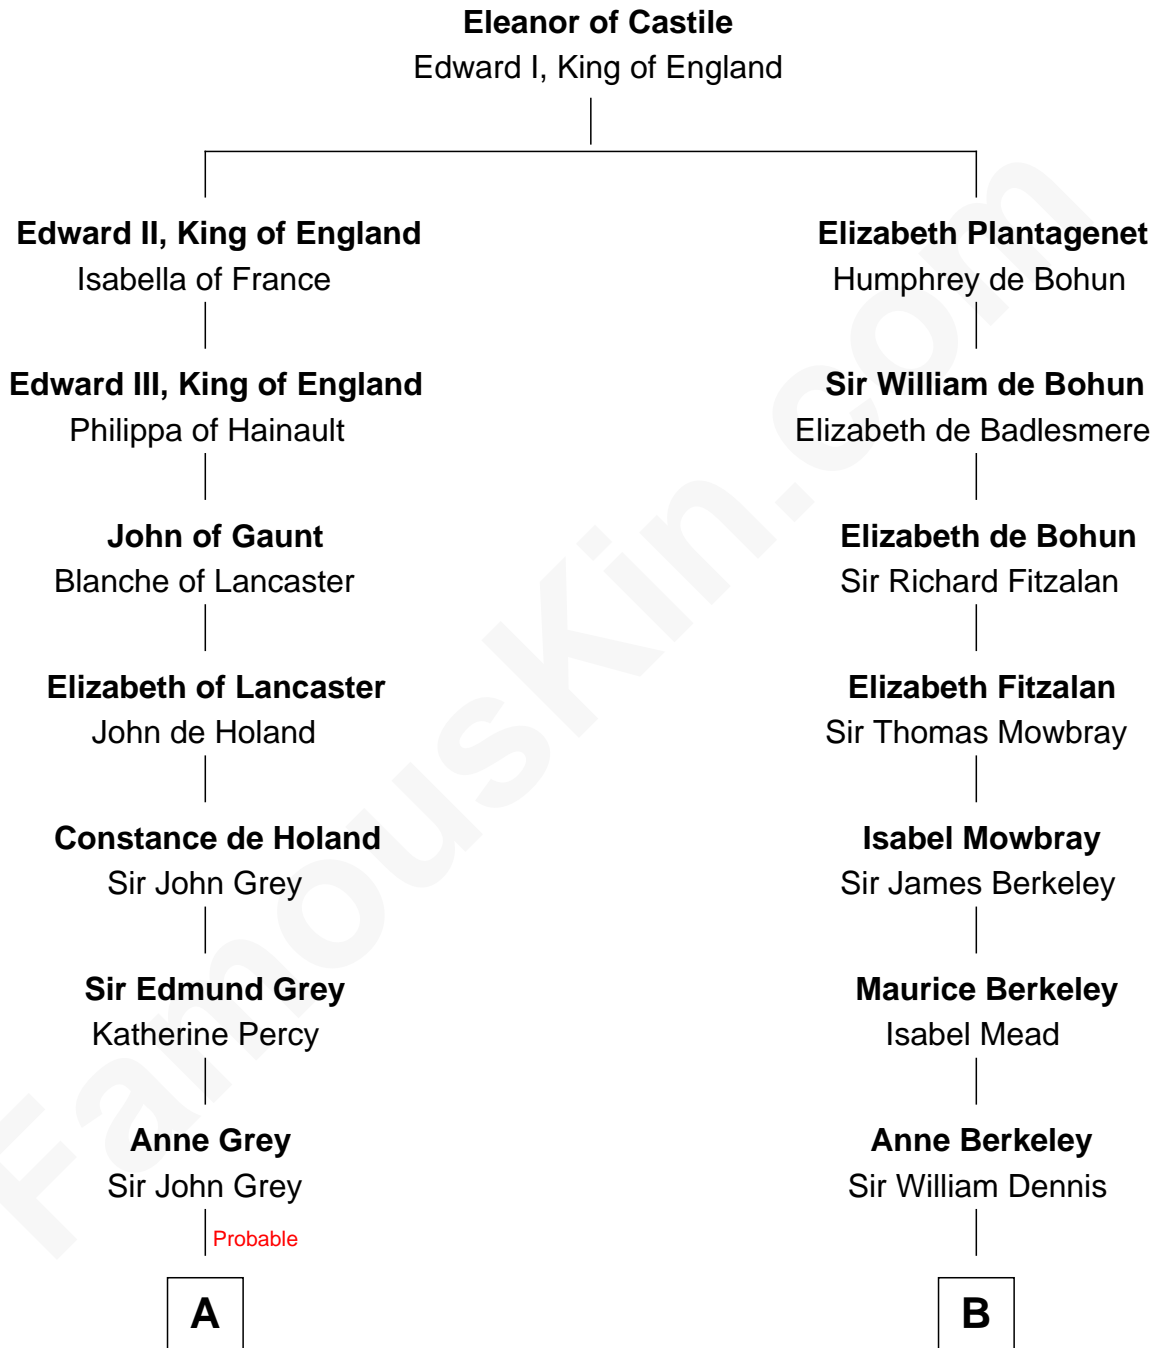

## Relationship Chart of

### John Torrey

Co-founder, NY Academy of Science

17th cousin 2 times removed of

**Emma Eames**

Opera Singer

**C**

Martha Cotton Thompson

Nathaniel Eames