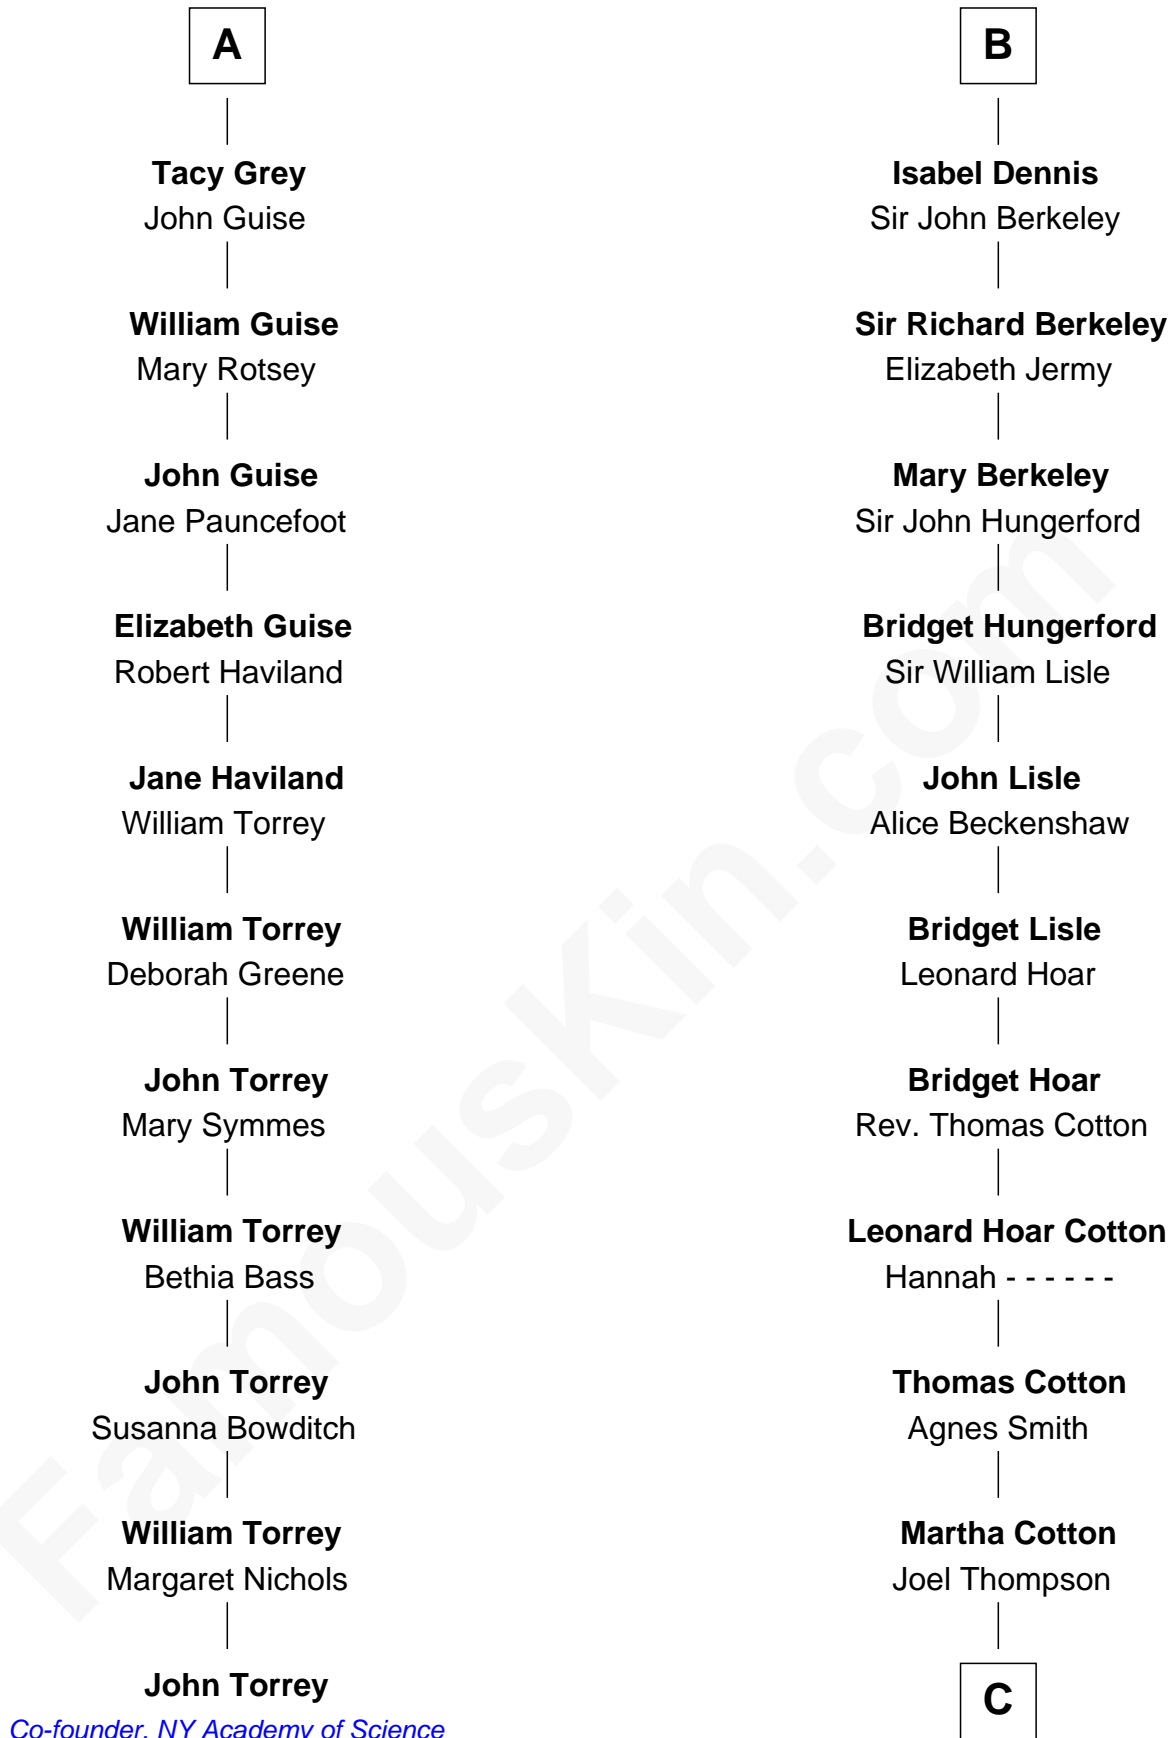

## Relationship Chart of

### John Torrey

Co-founder, NY Academy of Science

17th cousin 2 times removed of

**Emma Eames**

Opera Singer

**C**

Martha Cotton Thompson

Nathaniel Eames