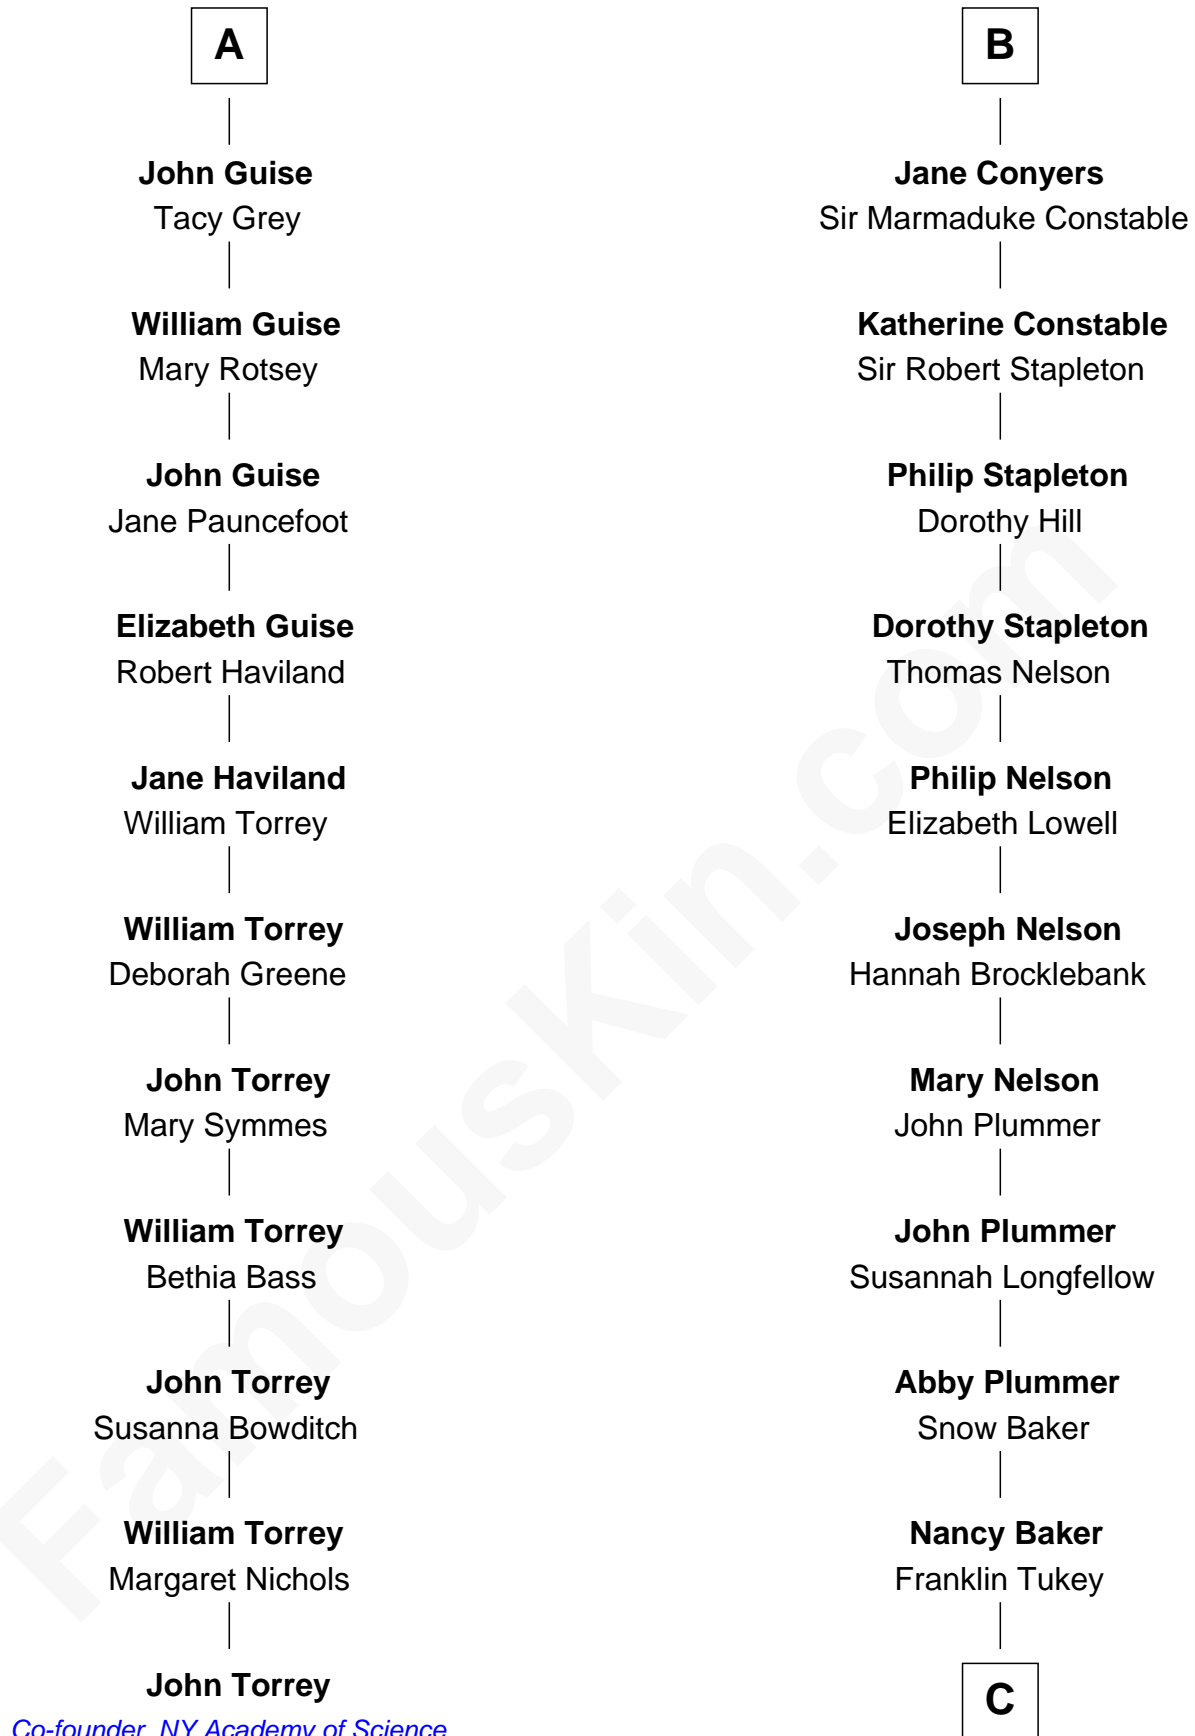

## Relationship Chart of

### John Torrey

Co-founder, NY Academy of Science

17th cousin 4 times removed of

**Anne Heche**

TV and Movie Actress

### Sir Thebaud de Verdun

**C**

**George A. Tukey**

Belle Cubberley

**Walter Bradlee Tukey**

Marietta Swayzee Coffin

**Marietta Susan Tukey**

Richard Carleton Prickett