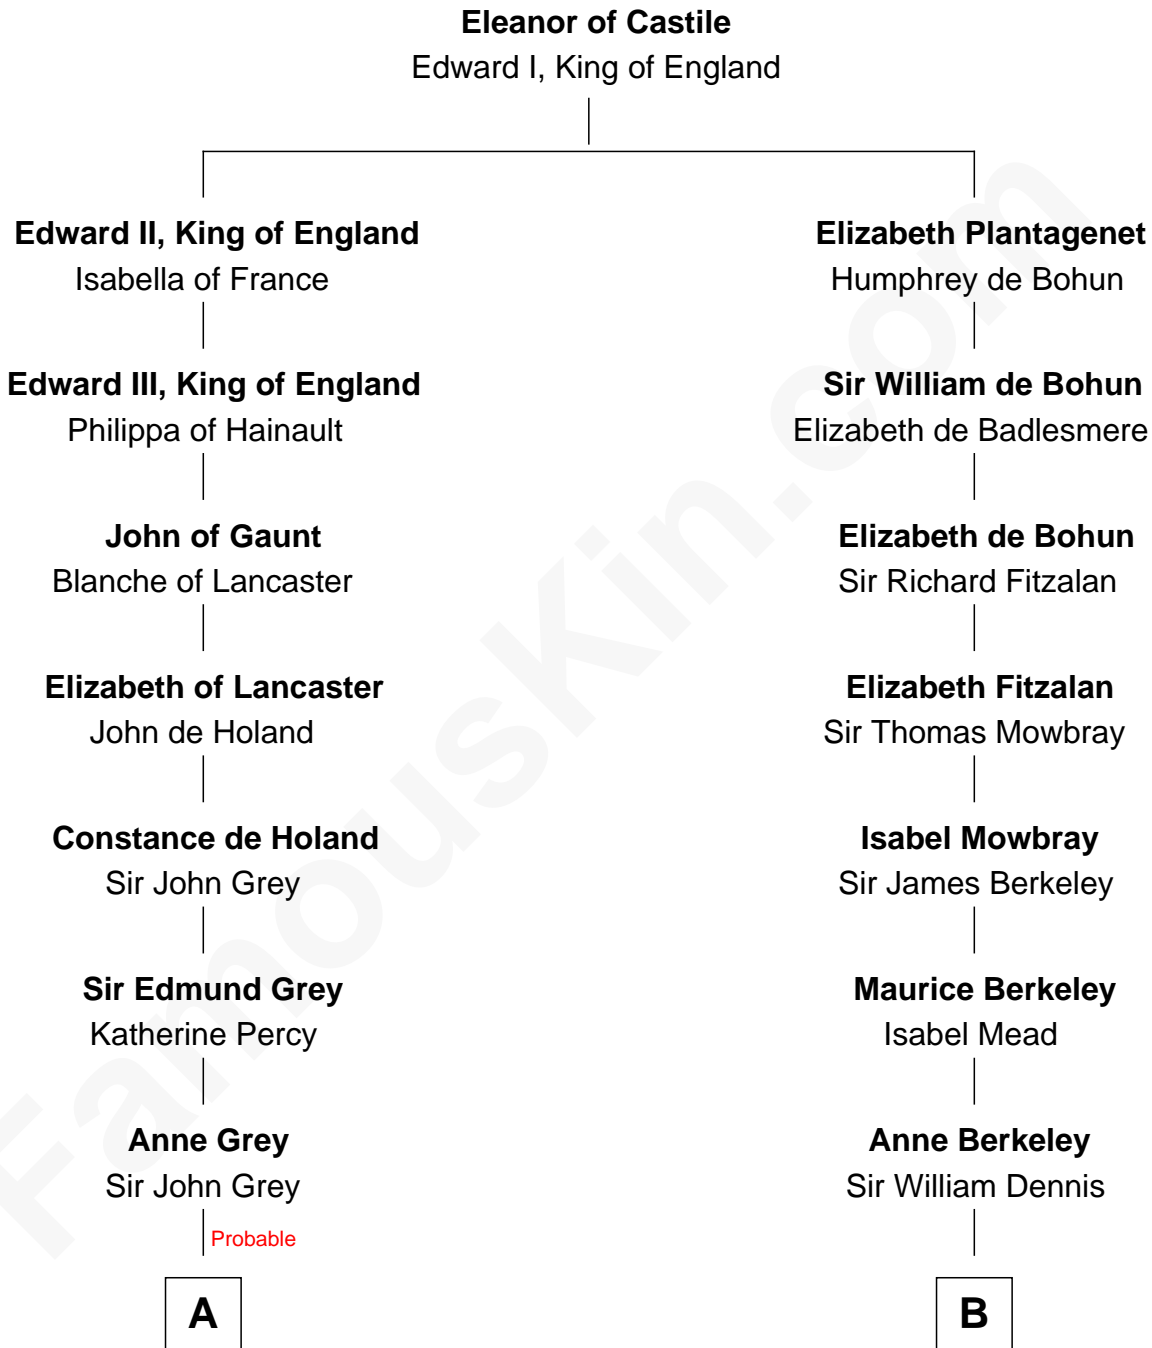

FamousKin.com

Relationship Chart of

John Torrey

Co-founder, NY Academy of Science

17th cousin 3 times removed of

Clare Eames

Silent Movie Actress

C

Martha Cotton Thompson

Nathaniel Eames

Ithamer Bellows Eames

Emma Hayden

Harold Hayden Eames

Clare Hamilton

Clare Eames

Silent Movie Actress