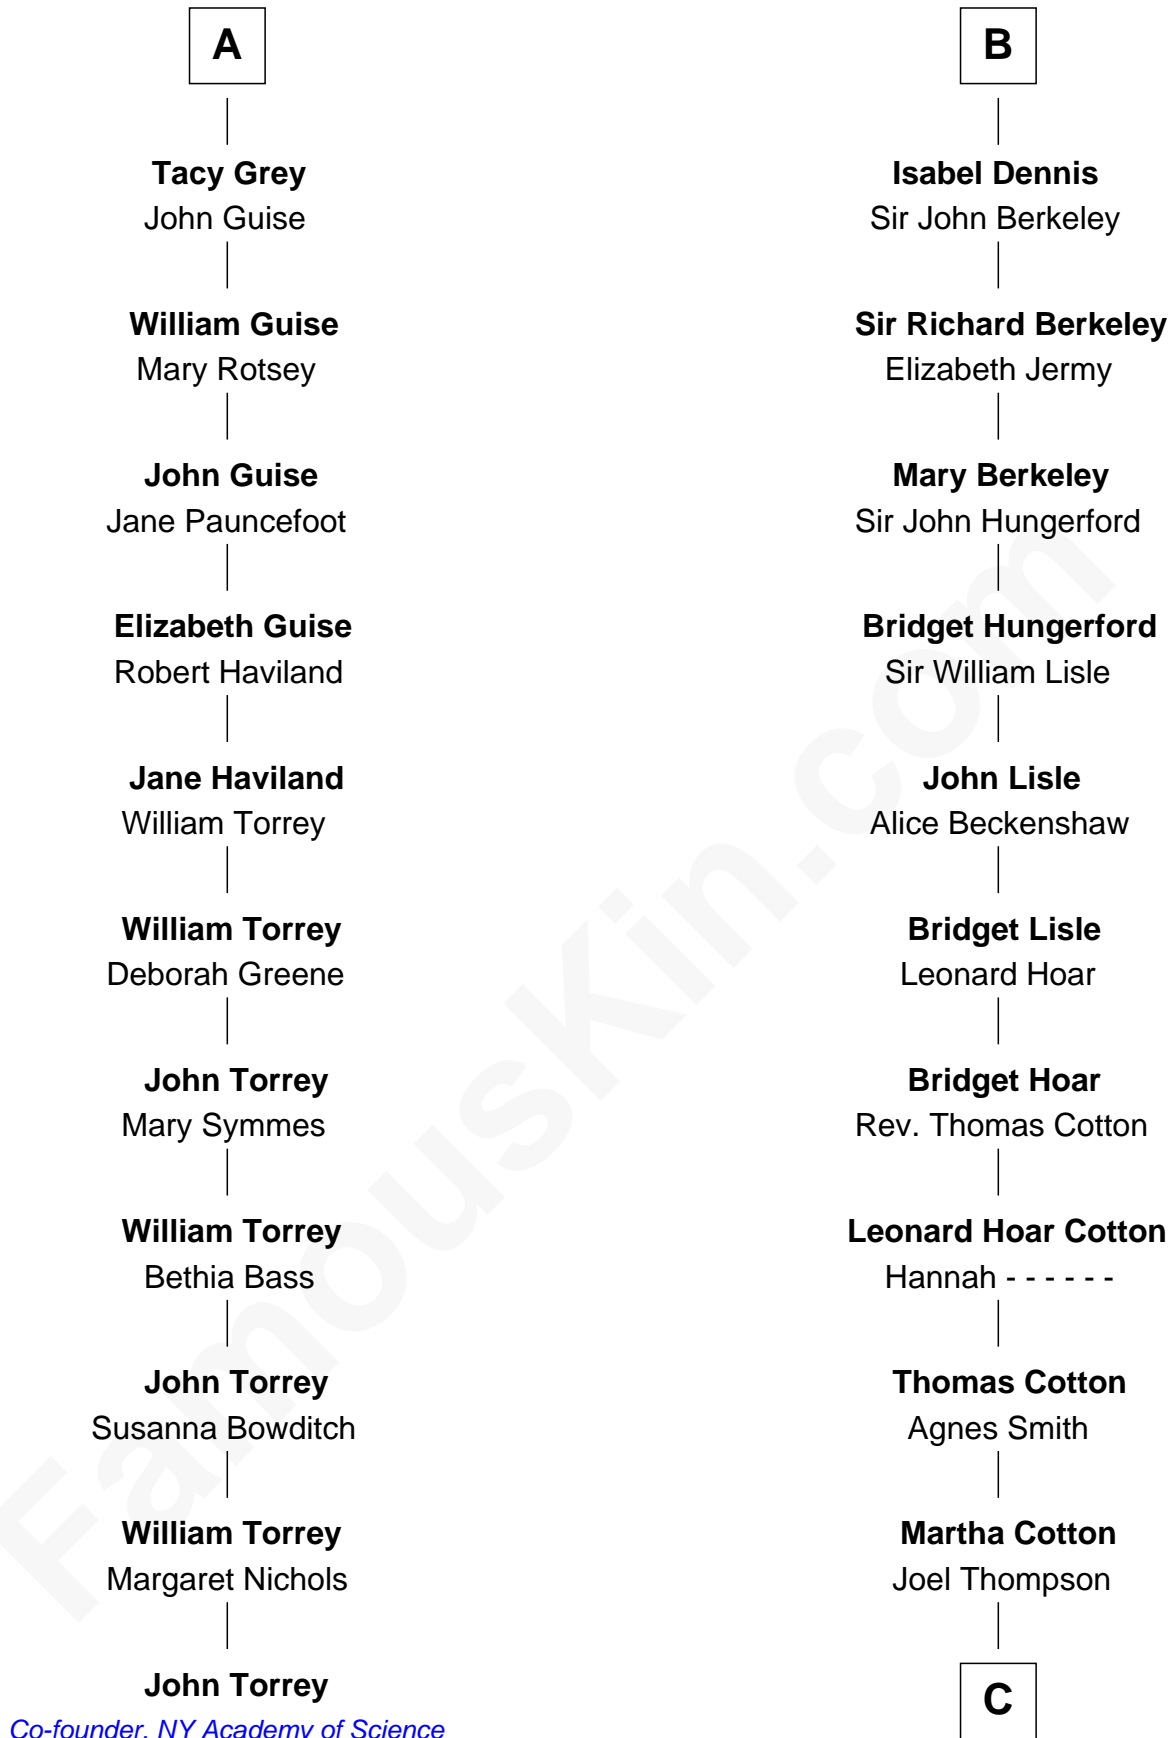

FamousKin.com

Relationship Chart of

John Torrey

Co-founder, NY Academy of Science

17th cousin 3 times removed of

Clare Eames

Silent Movie Actress

C

Martha Cotton Thompson

Nathaniel Eames

Ithamer Bellows Eames

Emma Hayden

Harold Hayden Eames

Clare Hamilton

Clare Eames

Silent Movie Actress