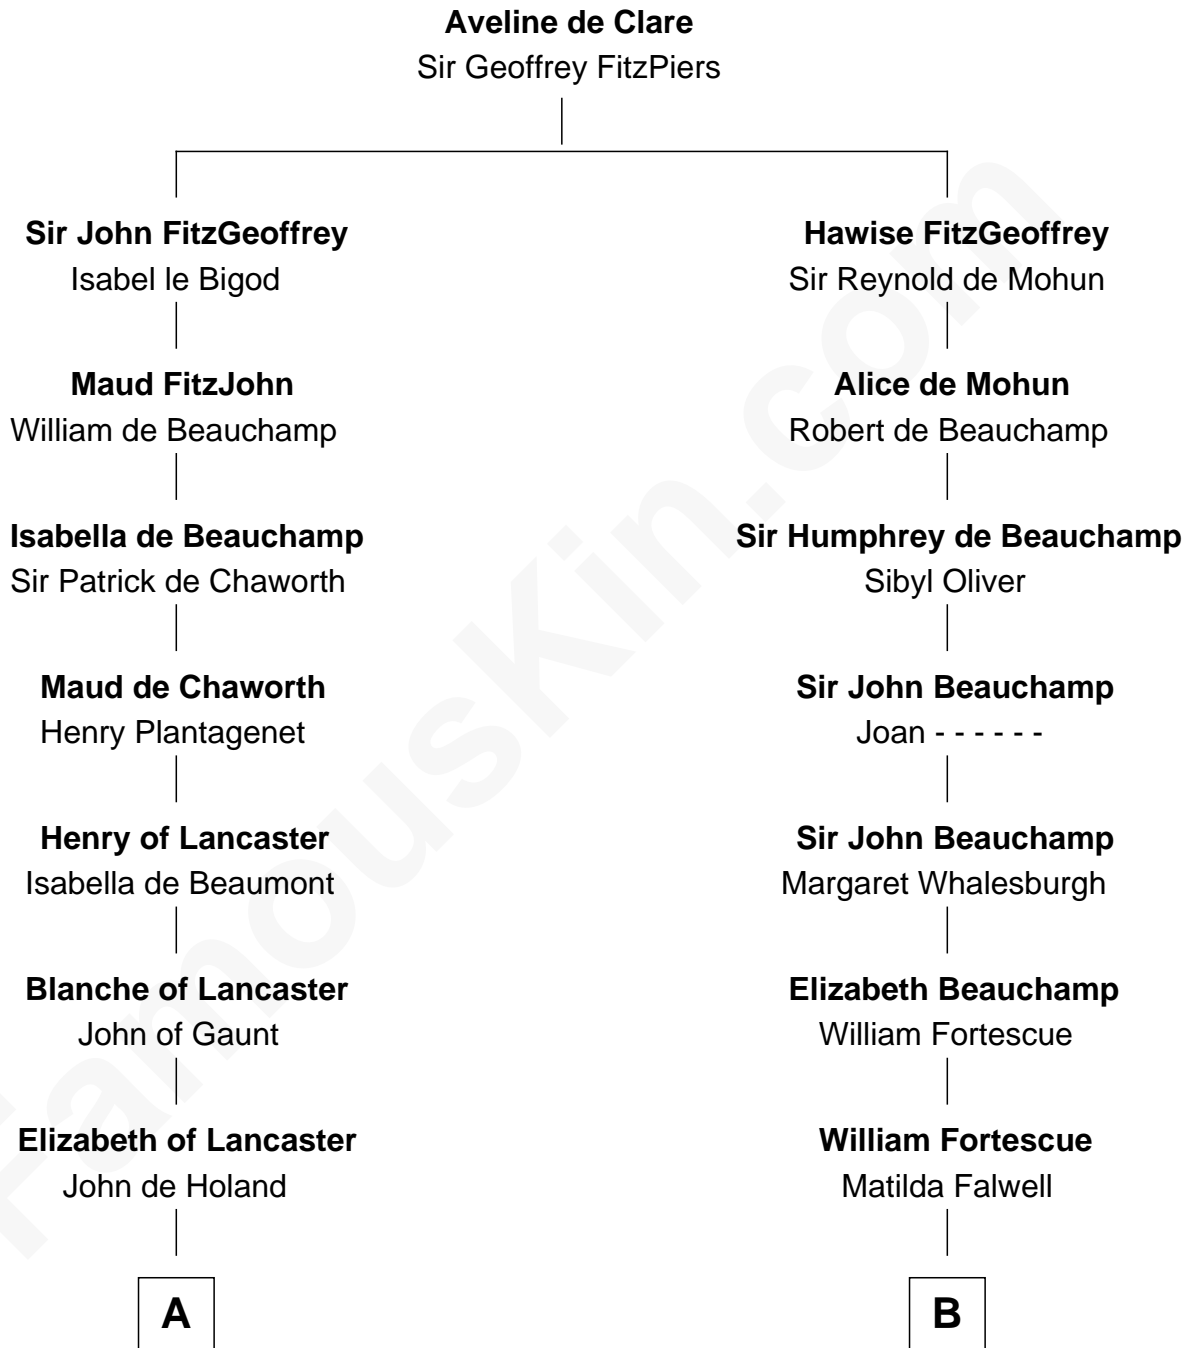

FamousKin.com

Relationship Chart of

John Torrey

Co-founder, NY Academy of Science

20th cousin 1 time removed of

Benton MacKaye

Co-Founder, Appalachian Trail

C

William Torrey
Bethia Bass

John Torrey
Susanna Bowditch

William Torrey
Margaret Nichols

John Torrey
Co-founder, NY Academy of Science

D

Amos Stetson
Elizabeth Pray

Jesse Stetson
Sarah Dickerman

Rebecca Belknap Stetson
Rev. Nicholas Medbery