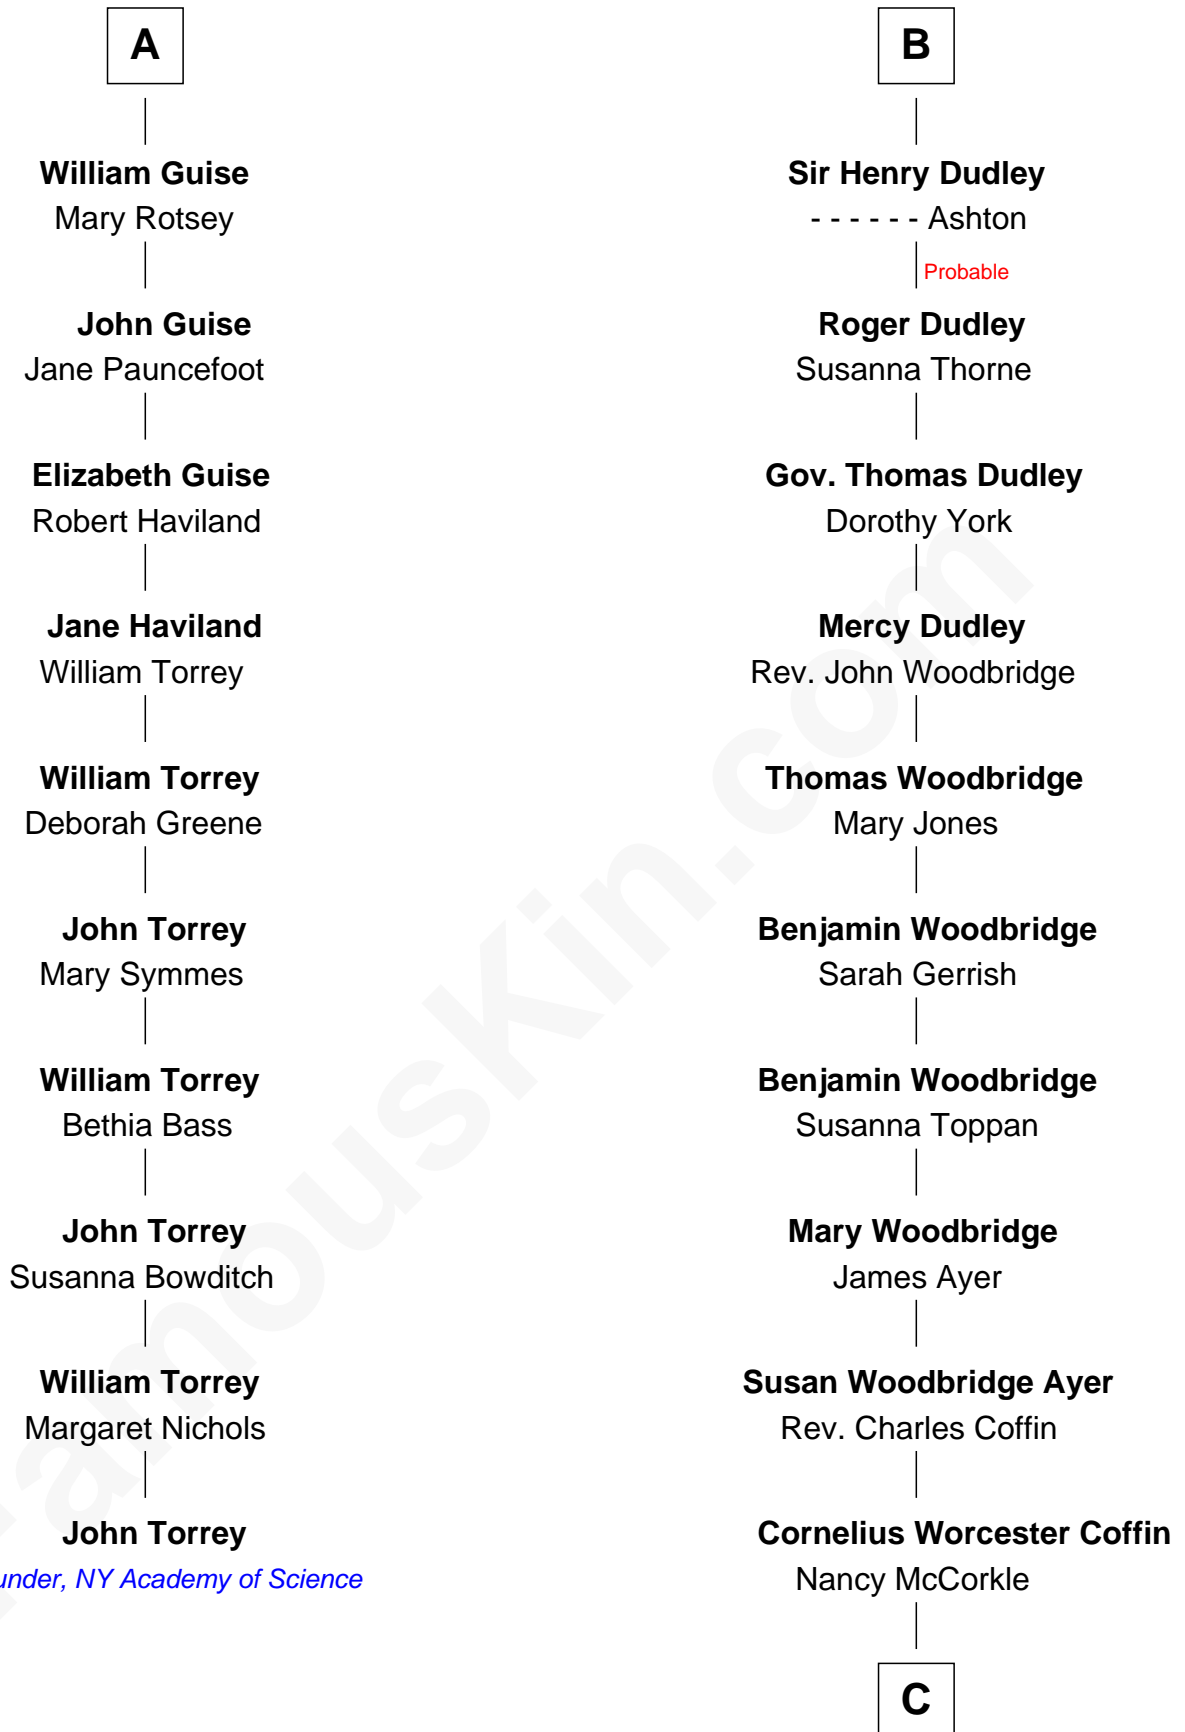

## Relationship Chart of

### John Torrey

Co-founder, NY Academy of Science

16th cousin 3 times removed of

### Tennessee Williams

Author of *A Streetcar Named Desire*

**C**

**Isabelle Coffin**

Thomas Lanier Williams

**Cornelius Coffin Williams**

Edwina Dakin

**Tennessee Williams**