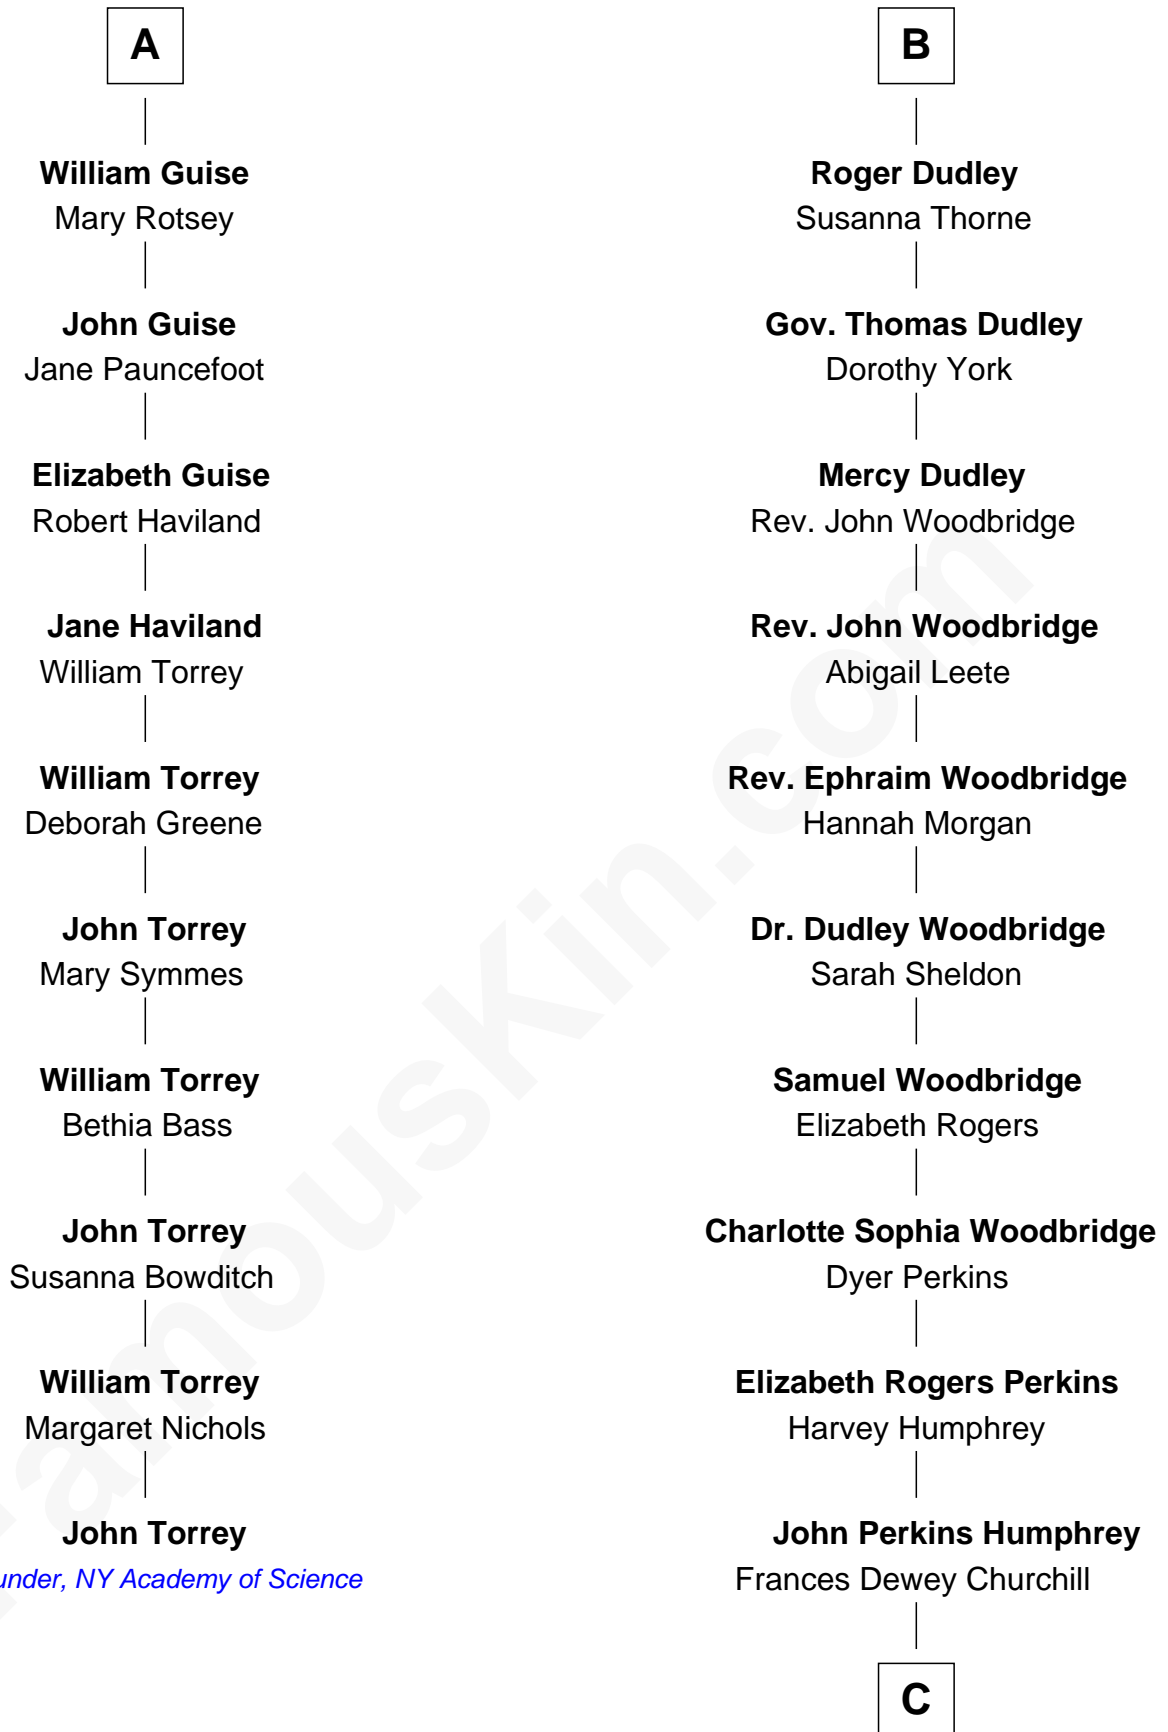

FamousKin.com Relationship Chart of

John Torrey

Co-founder, NY Academy of Science

16th cousin 2 times removed of

Humphrey Bogart

Movie Actor

Sir Maurice de Berkeley

Eve la Zouche

Katherine de Clyvedon

Sir John Berkeley

Elizabeth Betteshorne

Elizabeth Berkeley

Sir John Sutton

Sir Edmund Sutton

Joyce Tiptoft

Sir Edward Sutton

Cecily Willoughby

Sir John Sutton

Cecily Grey

Sir Henry Dudley

- - - - - Ashton

Probable

B

C