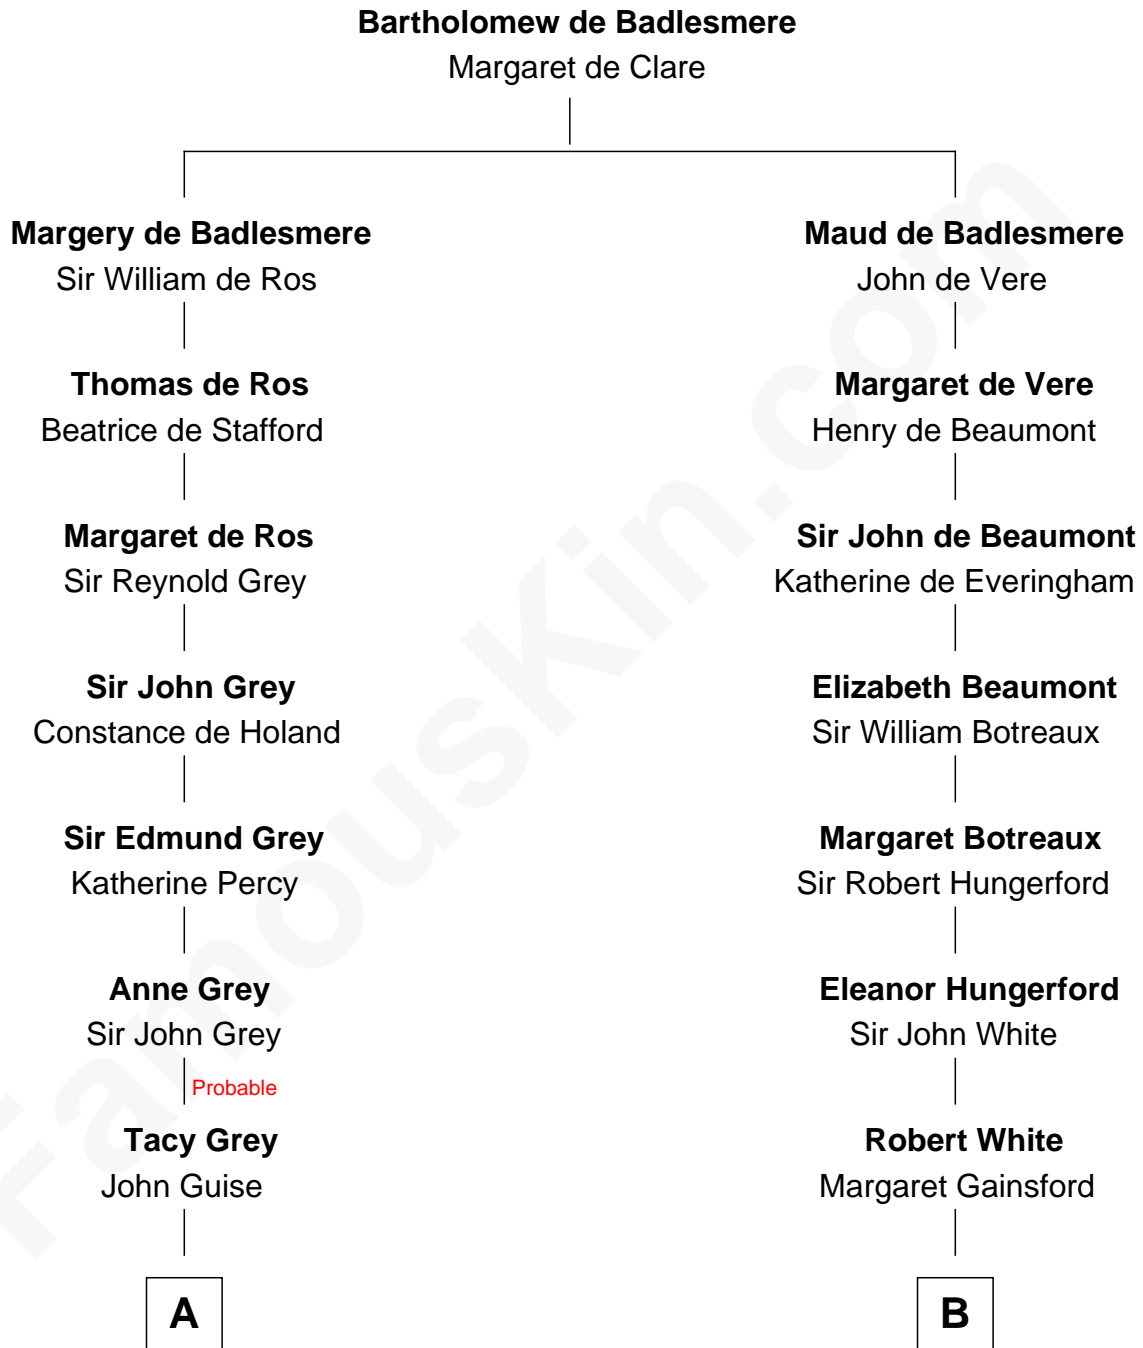

FamousKin.com

Relationship Chart of

John Torrey

Co-founder, NY Academy of Science

16th cousin 4 times removed of

Grace Slick

Singer, Songwriter - Jefferson Airplane

A

William Guise

Mary Rotsey

John Guise

Jane Pauncefoot

Elizabeth Guise

Robert Haviland

Jane Haviland

William Torrey

William Torrey

Deborah Greene

John Torrey

Mary Symmes

William Torrey

Bethia Bass

John Torrey

Susanna Bowditch