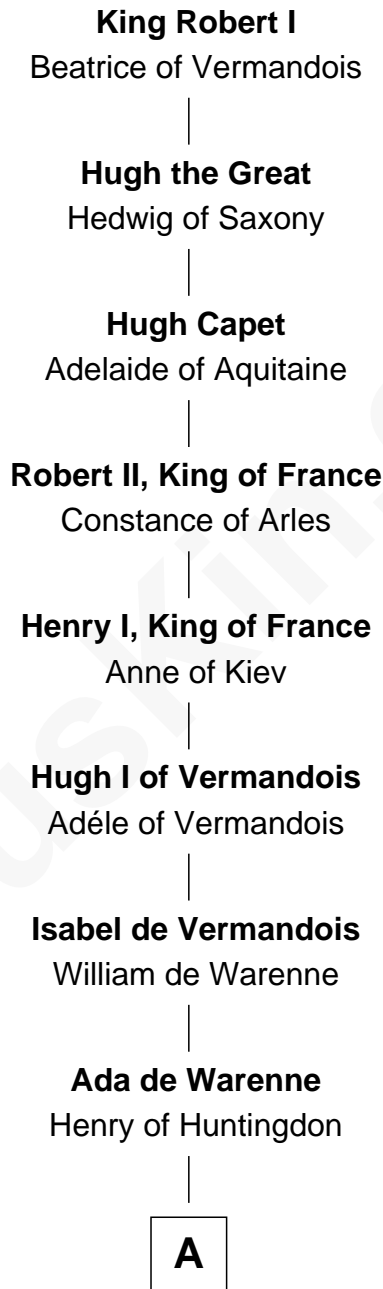

FamousKin.com Relationship Chart of

John Torrey

Co-founder, NY Academy of Science

26th Great-grandson of

King Robert I

King of France

A

David of Huntingdon

Maud of Chester

Ada of Huntingdon

Sir Henry de Hastings

Sir Henry de Hastings

Joan de Cantilupe

Sir John de Hastings

Isabel de Valence

Elizabeth de Hastings

Katherine Percy

Anne Grey

Sir John Grey

Probable

B

B

|
Tacy Grey
John Guise

|
William Guise
Mary Rotsey