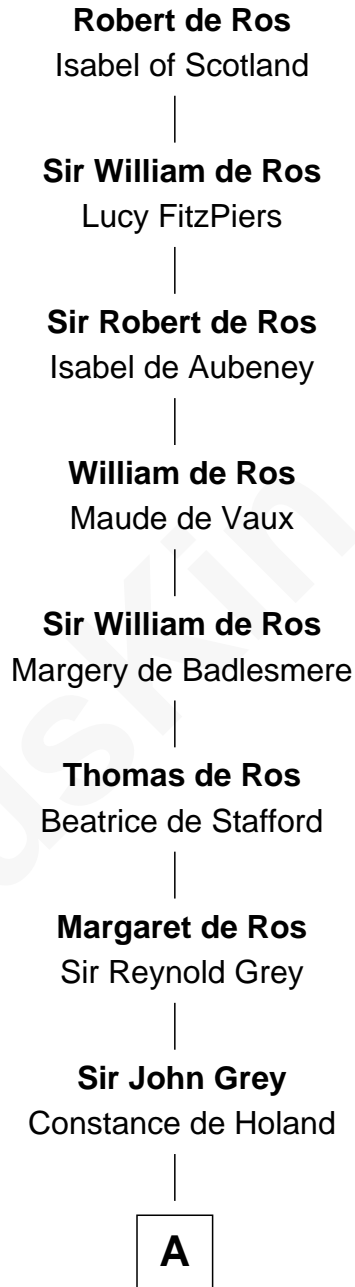

# FamousKin.com Relationship Chart of

**John Torrey**

*Co-founder, NY Academy of Science*

**18th Great-grandson of**

**Robert de Ros**

*Magna Carta Surety*

**A**

—  
**Sir Edmund Grey**

Katherine Percy

—  
**Anne Grey**

Sir John Grey

—  
*Probable*

**Tacy Grey**

John Guise

—  
**William Guise**

Mary Rotsey

—  
**John Guise**

Jane Pauncefoot

—  
**Elizabeth Guise**

Robert Haviland

—  
**Jane Haviland**

William Torrey

—  
**William Torrey**

Deborah Greene