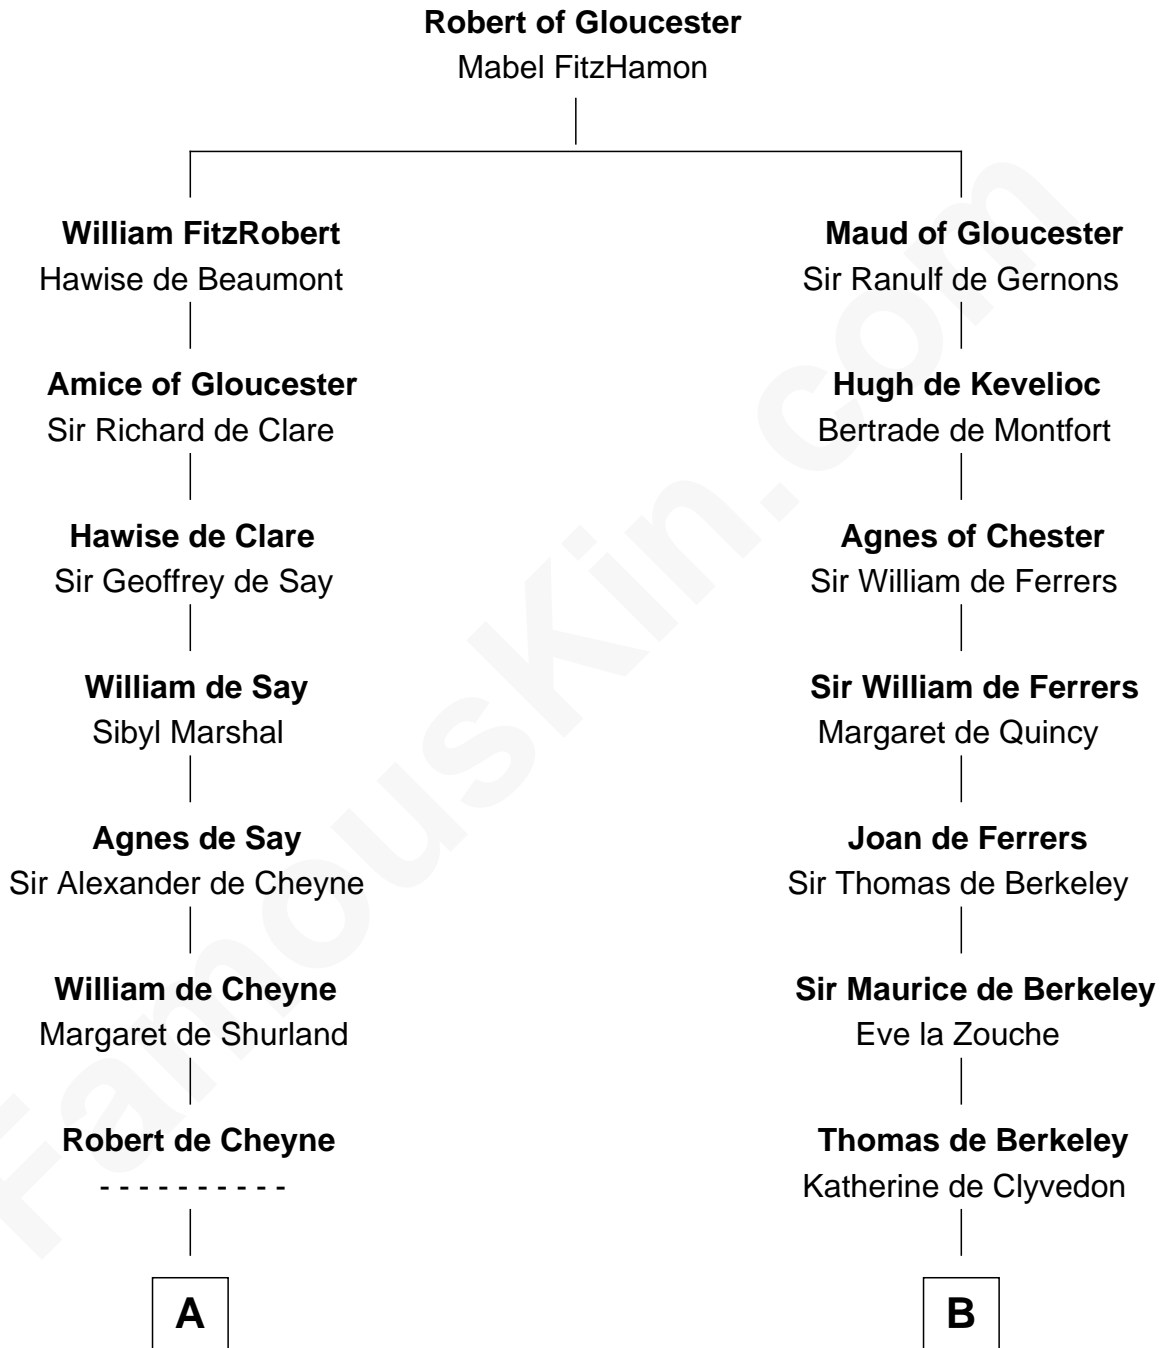

FamousKin.com

Relationship Chart of

John Torrey

Co-founder, NY Academy of Science

14th cousin 7 times removed of

Gov. Thomas Dudley

(1576 - 1653) Great Migration Immigrant 1630

C

—
John Torrey
Mary Symmes

—
William Torrey
Bethia Bass

—
John Torrey
Susanna Bowditch

—
William Torrey
Margaret Nichols

—
John Torrey
Co-founder, NY Academy of Science

FamousKin.com