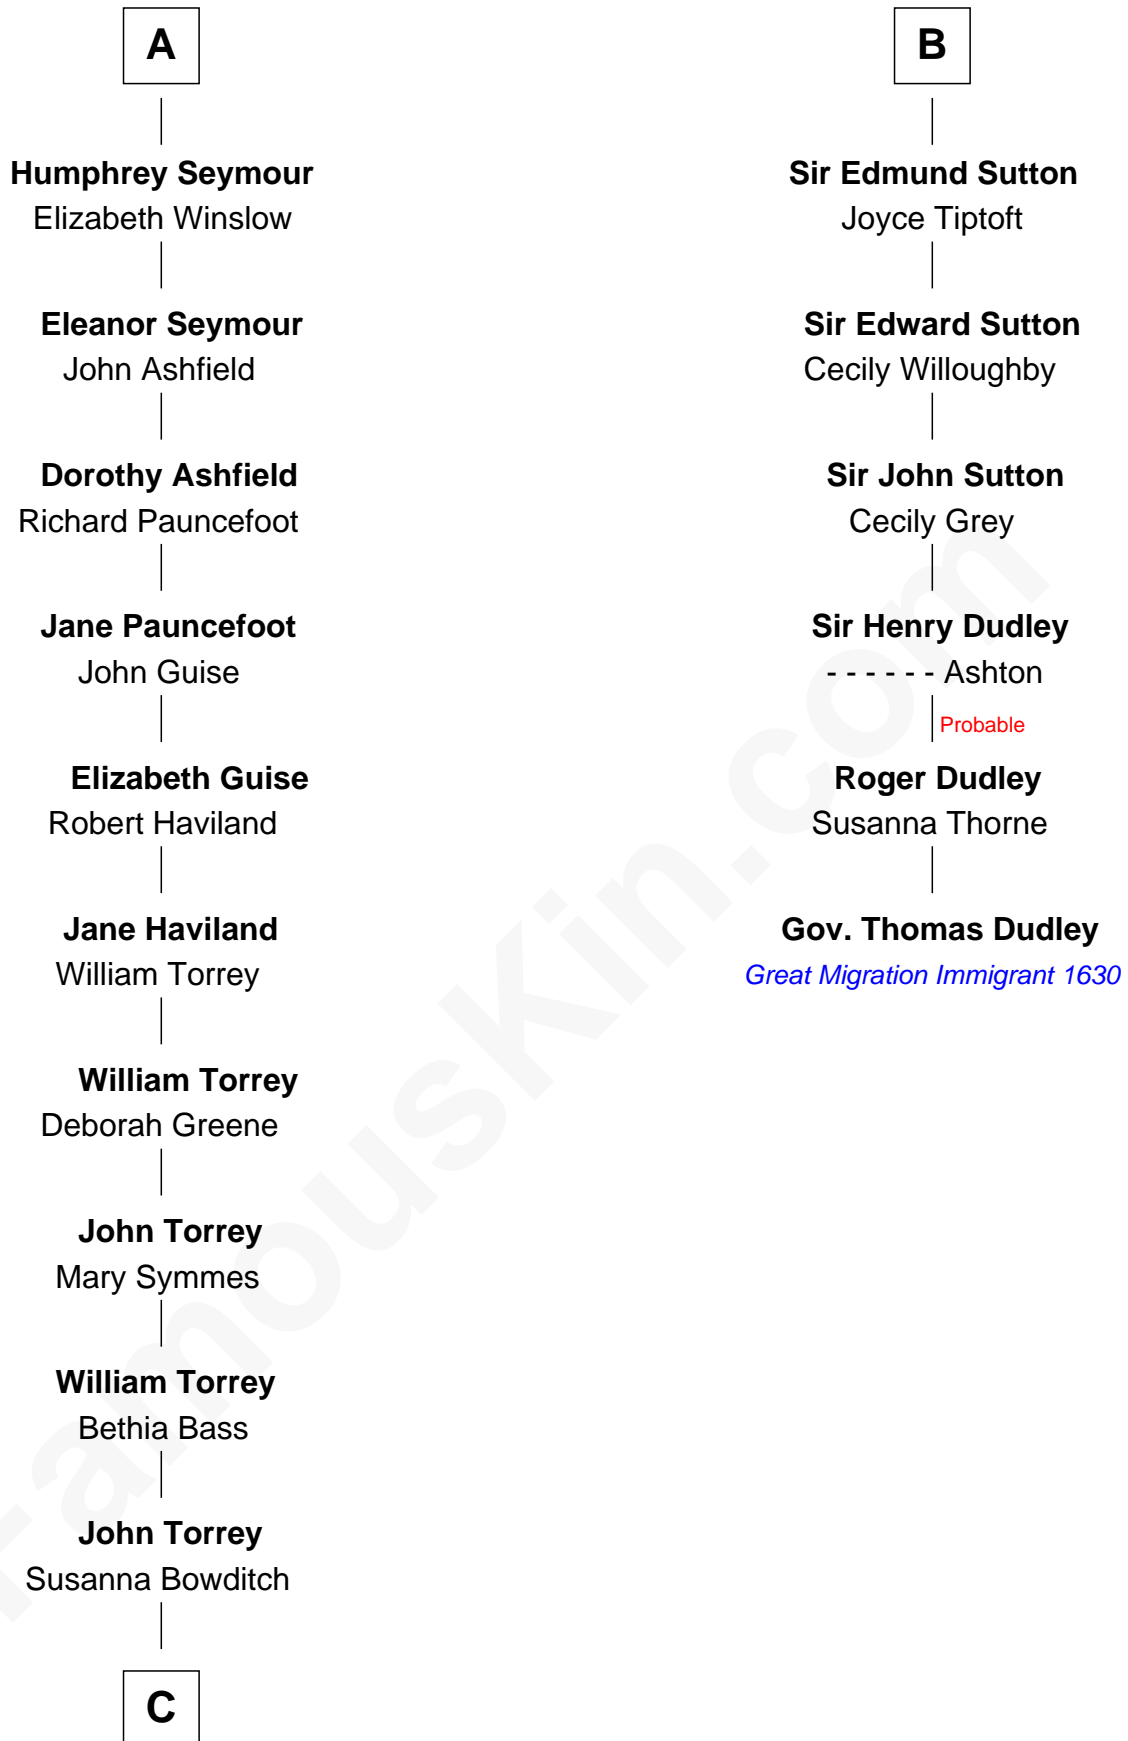

FamousKin.com

Relationship Chart of

John Torrey

Co-founder, NY Academy of Science

12th cousin 6 times removed of

Gov. Thomas Dudley

(1576 - 1653) Great Migration Immigrant 1630

Sir Hugh le Despencer

Aveline Basset

Eleanor le Despencer

Sir Hugh de Courtenay

Isabel Courtenay

John St. John

Margaret St. John

John de Beauchamp

Cecily de Beauchamp

Sir Hugh le Despencer

Isabella de Beauchamp

Sir Philip le Despencer

Margaret de Goushill

Sir Philip le Despencer

Joan de Cobham

Sir Philip le Despencer

Elizabeth - - - - -

Alice le Despenser

Sir John Sutton

Sir John Sutton

Constance Blount

Sir John Sutton

Elizabeth Berkeley

B

C