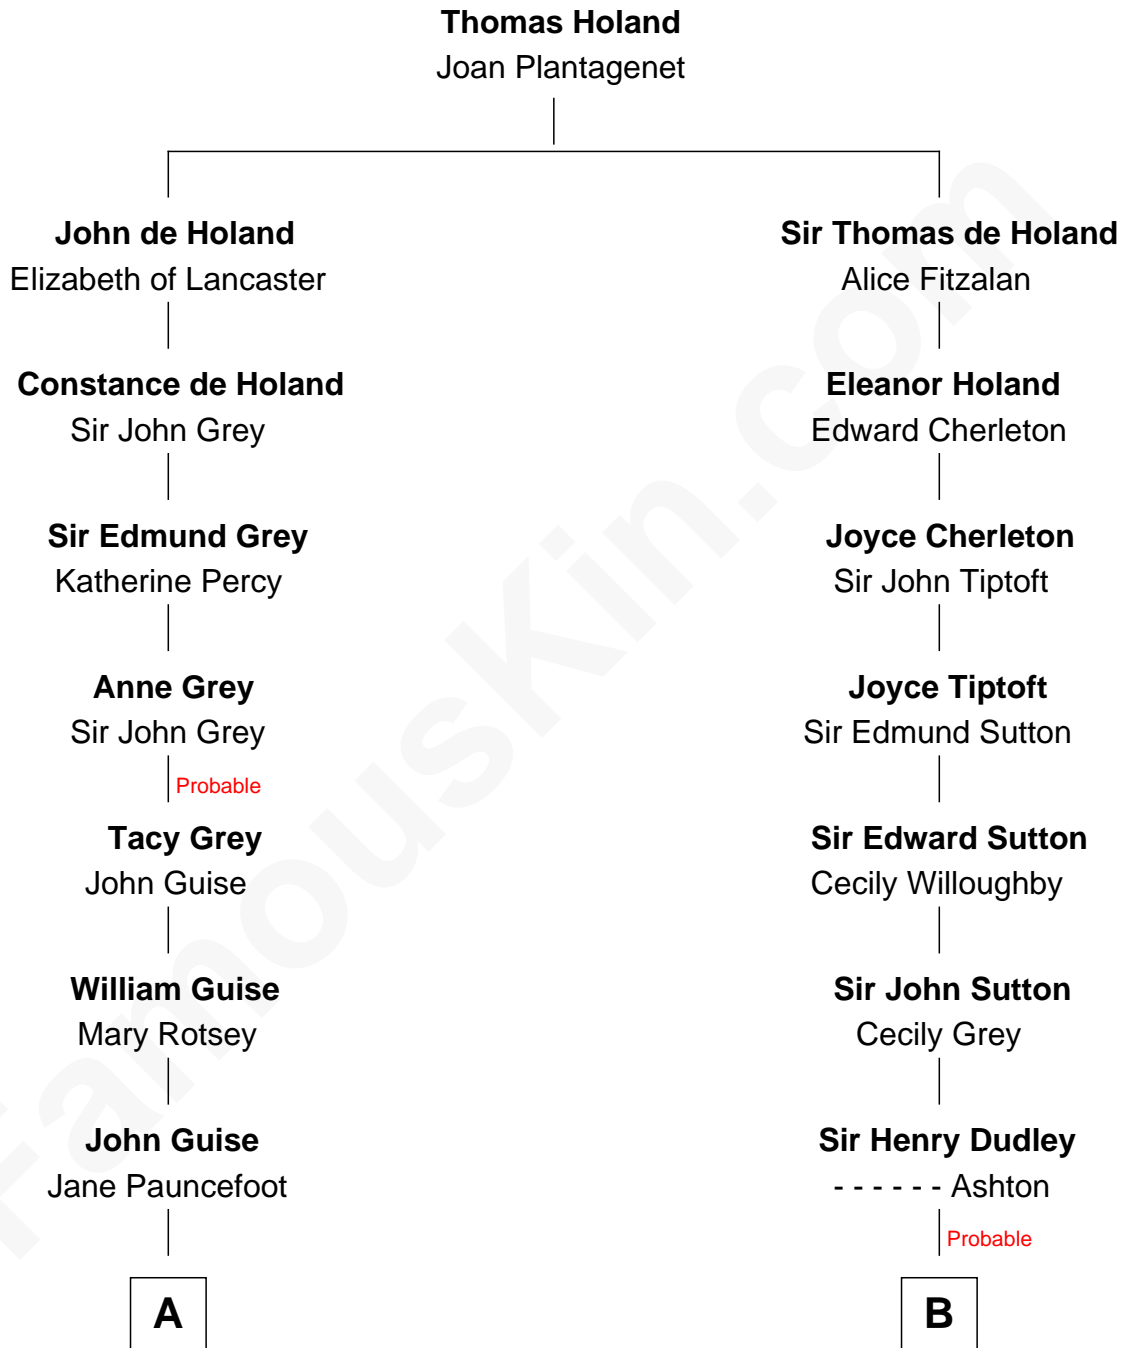

FamousKin.com

Relationship Chart of

John Torrey

Co-founder, NY Academy of Science

8th cousin 6 times removed of

Gov. Thomas Dudley

(1576 - 1653) Great Migration Immigrant 1630

A

Elizabeth Guise
Robert Haviland

Jane Haviland
William Torrey

William Torrey
Deborah Greene

John Torrey
Mary Symmes

William Torrey
Bethia Bass

John Torrey
Susanna Bowditch

William Torrey
Margaret Nichols

John Torrey
Co-founder, NY Academy of Science

B

Roger Dudley
Susanna Thorne

Gov. Thomas Dudley
Great Migration Immigrant 1630

FamousKin.com