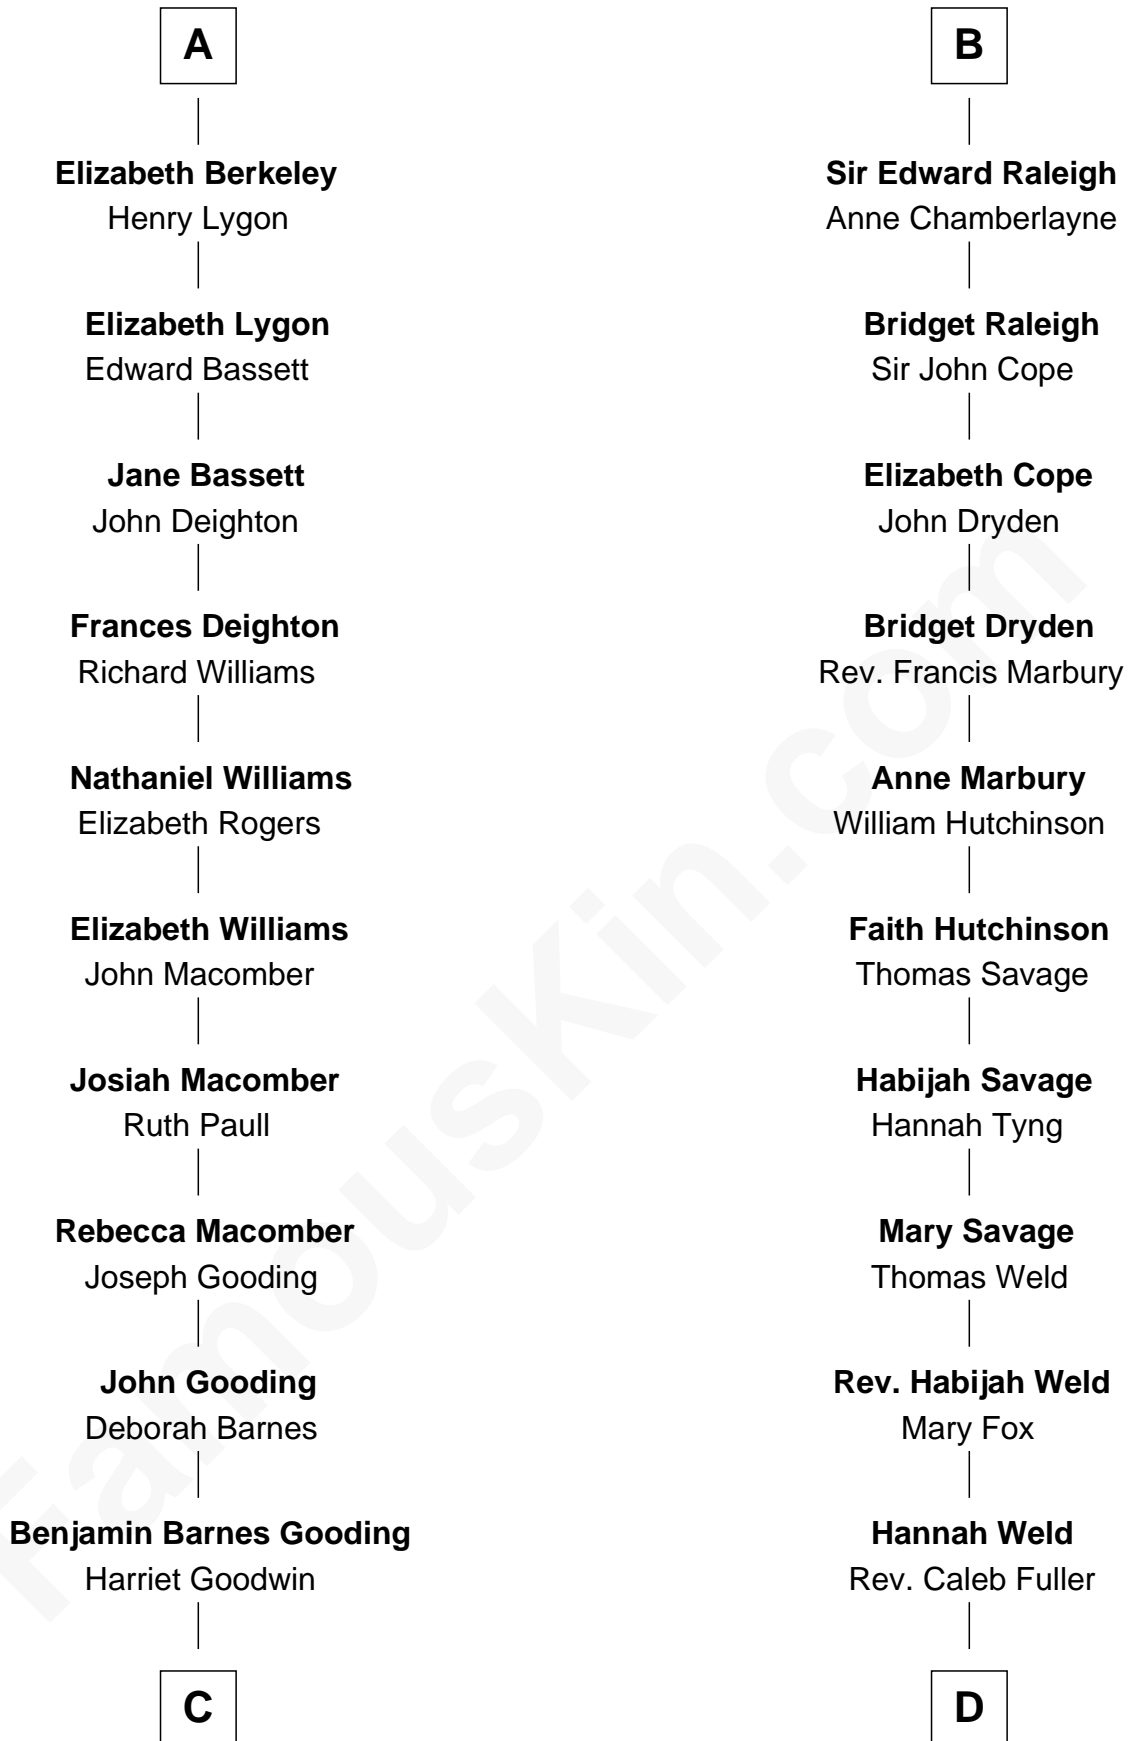

FamousKin.com

Relationship Chart of

Mary Winthrop Gooding

Prolific Mayflower Descendant

18th cousin 1 time removed of

Melville Fuller

8th Chief Justice of the U.S. Supreme Court

C

Benjamin Winthrop Gooding

Lydia Sprague Freeman

Mary Winthrop Gooding

Prolific Mayflower Descendant

D

Henry Weld Fuller

Esther Gould

Frederick Augustus Fuller

Catherine Martin Weston

Melville Fuller

8th U.S. Chief Justice

FamousKin.com