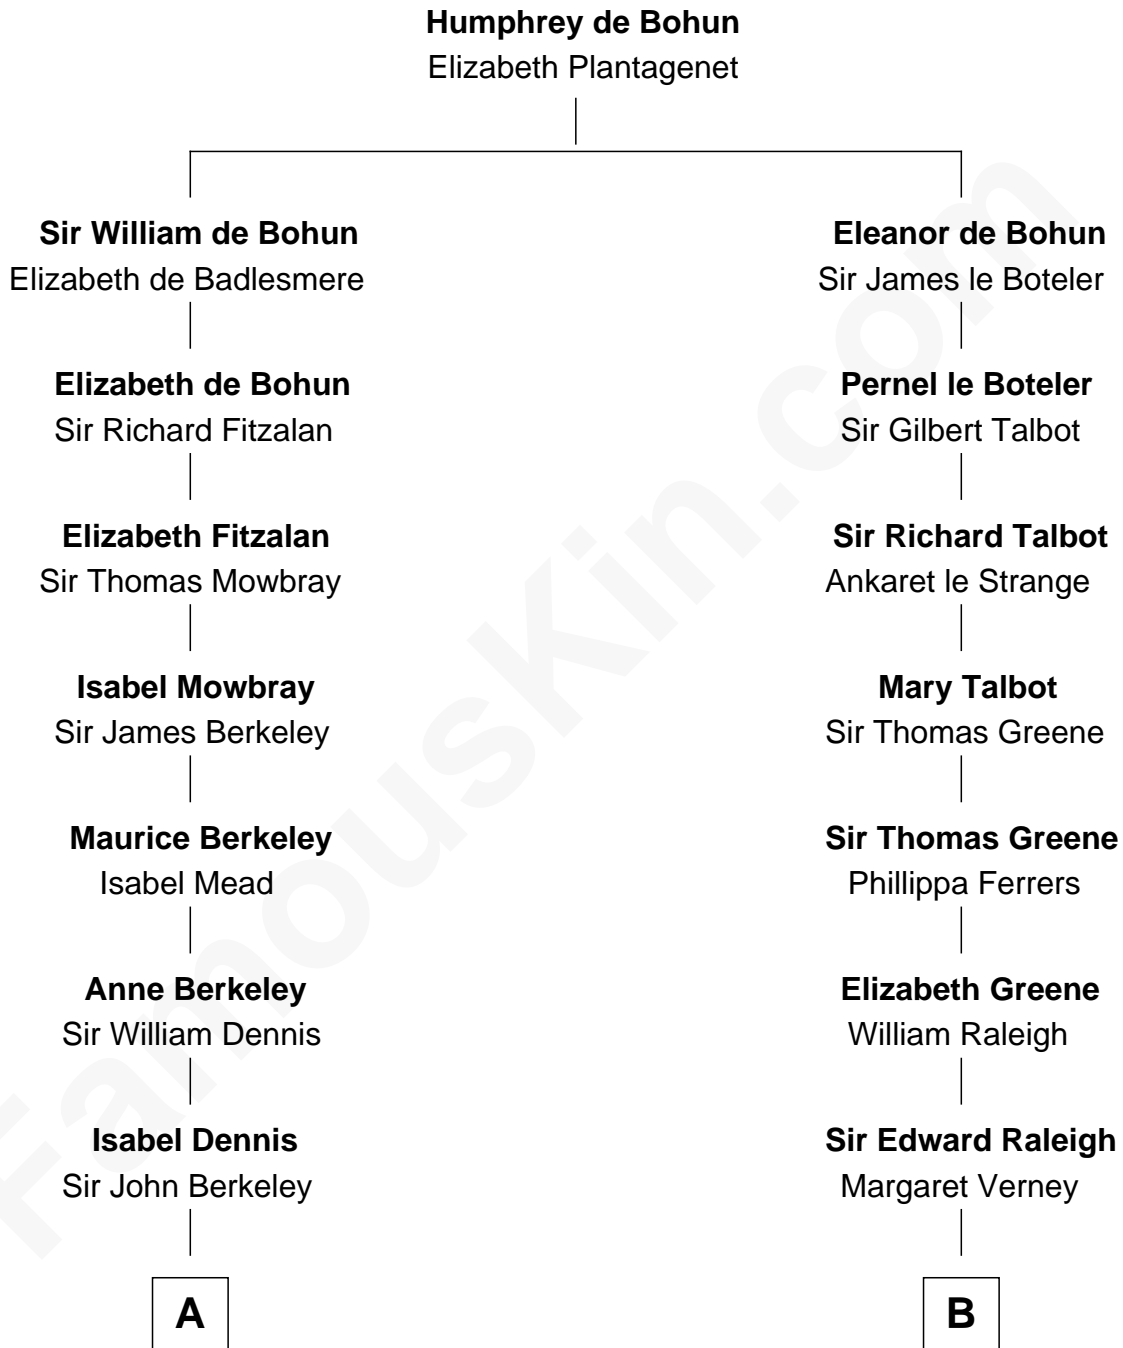

FamousKin.com

Relationship Chart of

Mary Winthrop Gooding

Prolific Mayflower Descendant

18th cousin 1 time removed of

Melville Fuller

8th Chief Justice of the U.S. Supreme Court

C

Benjamin Winthrop Gooding

Lydia Sprague Freeman

Mary Winthrop Gooding

Prolific Mayflower Descendant

D

Henry Weld Fuller

Esther Gould

Frederick Augustus Fuller

Catherine Martin Weston

Melville Fuller

8th U.S. Chief Justice

FamousKin.com