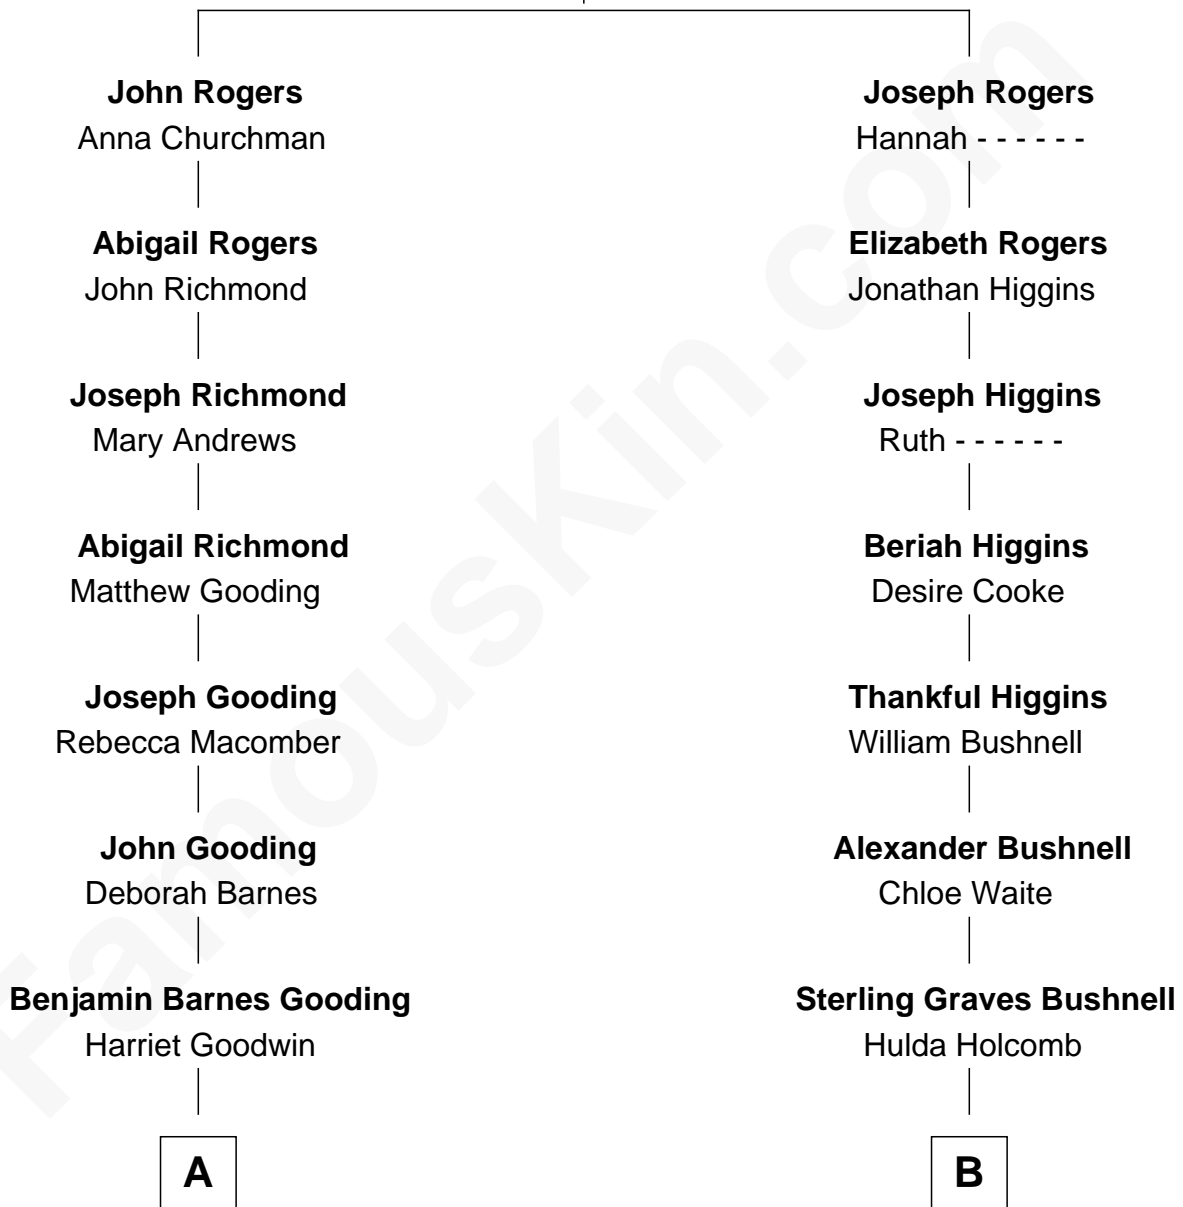

# FamousKin.com Relationship Chart of

**Mary Winthrop Gooding**

*Prolific Mayflower Descendant*

8th cousin 3 times removed of

**Diane Brewster**

*TV and Movie Actress*

**Thomas Rogers**

Alice Cosford

**A**

**Benjamin Winthrop Gooding**

Lydia Sprague Freeman

**Mary Winthrop Gooding**

*Prolific Mayflower Descendant*

**B**

**Rosella Bushnell**

Jonathan West Sloane

**William B. Sloane**

Jennie M. Partridge

**Grace Anna Sloane**

Reginald Raymond Brewster

**Phillip Sloane Brewster**

Geraldine Craddock

**Diane Brewster**

*TV and Movie Actress*