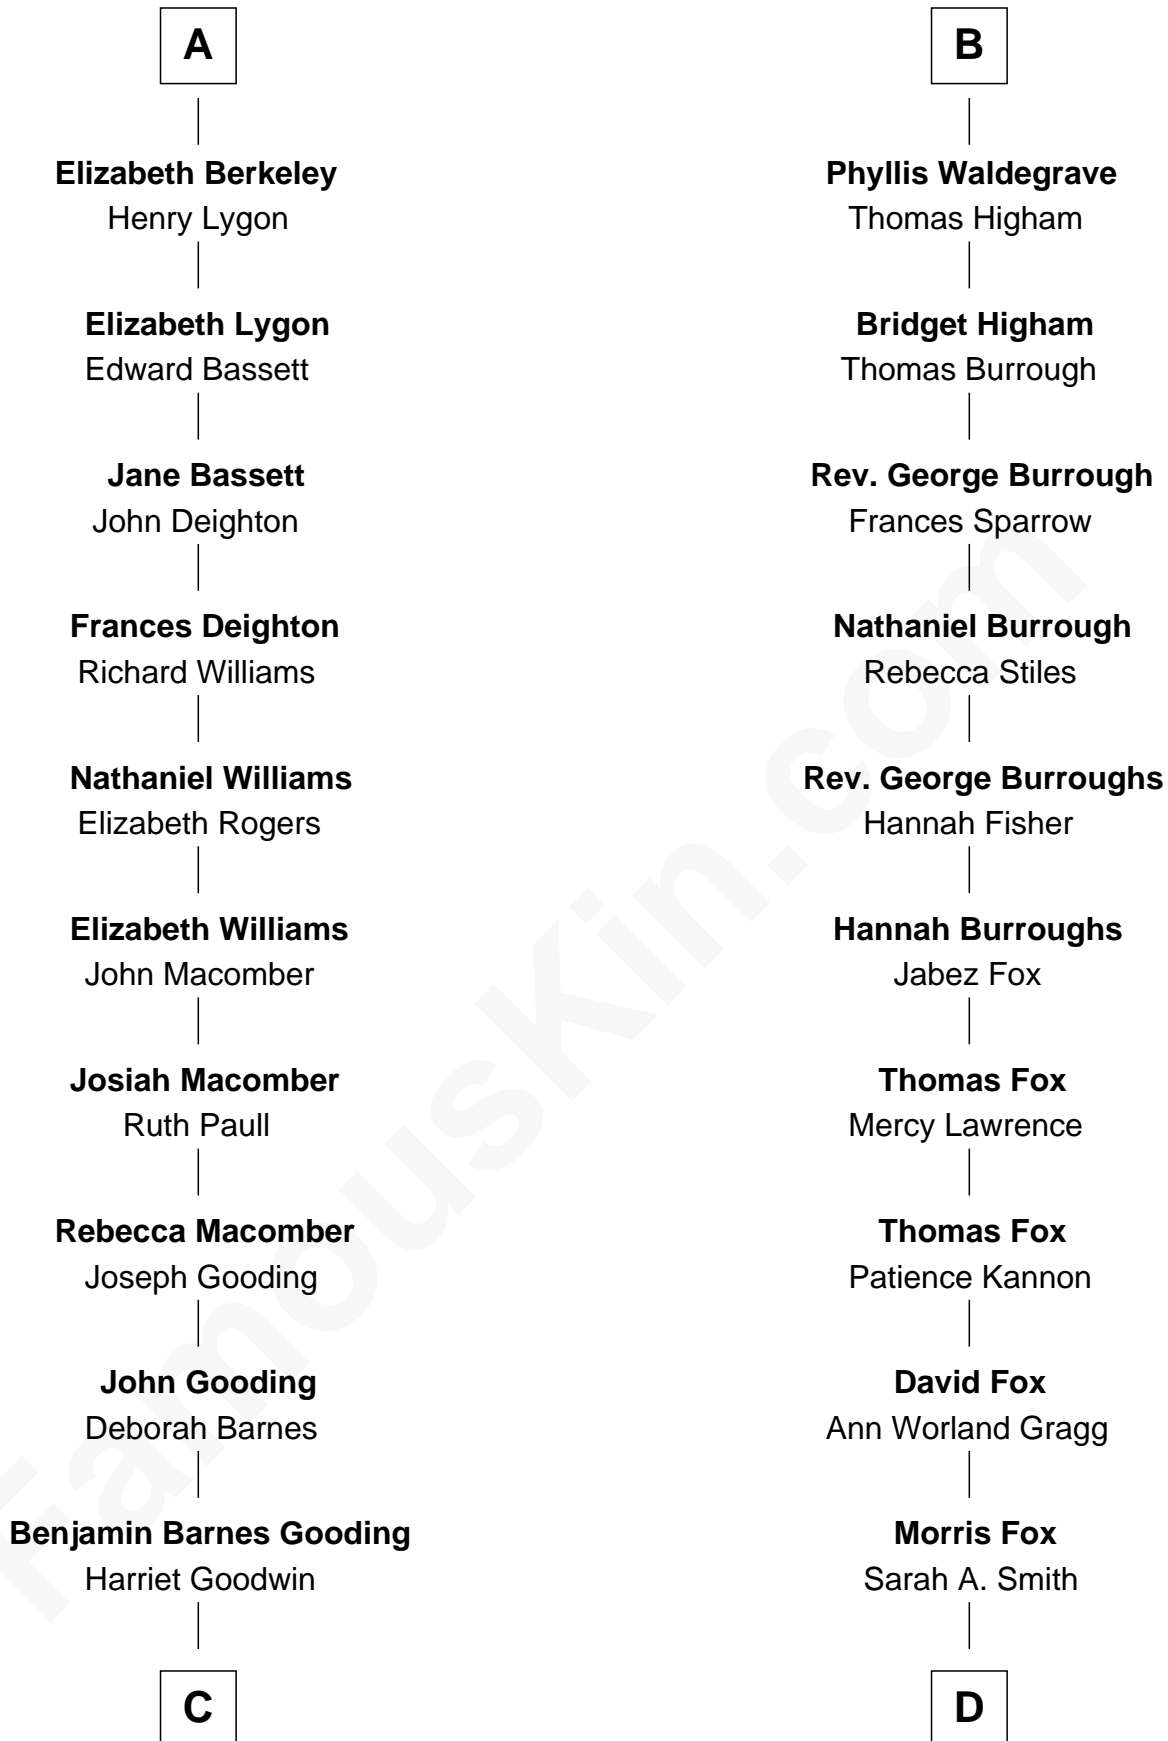

FamousKin.com Relationship Chart of

Mary Winthrop Gooding
Prolific Mayflower Descendant

18th cousin 2 times removed of

Bob Moore

Co-Founder, Bob's Red Mill

Bartholomew de Badlesmere

Margaret de Clare

Elizabeth de Badlesmere

Sir William de Bohun

Elizabeth de Bohun

Sir Richard Fitzalan

Elizabeth Fitzalan

Sir Thomas Mowbray

Isabel Mowbray

Sir James Berkeley

Maurice Berkeley

Sir Robert de Tivetot

Margaret Deincourt

Elizabeth de Tivetot

Sir Philip le Despencer

Margery Despencer

Sir Roger Wentworth

Henry Wentworth

Elizabeth Howard

Margery Wentworth

Sir William Waldegrave

George Waldegrave

Anne Drury

B

C

Benjamin Winthrop Gooding

Lydia Sprague Freeman