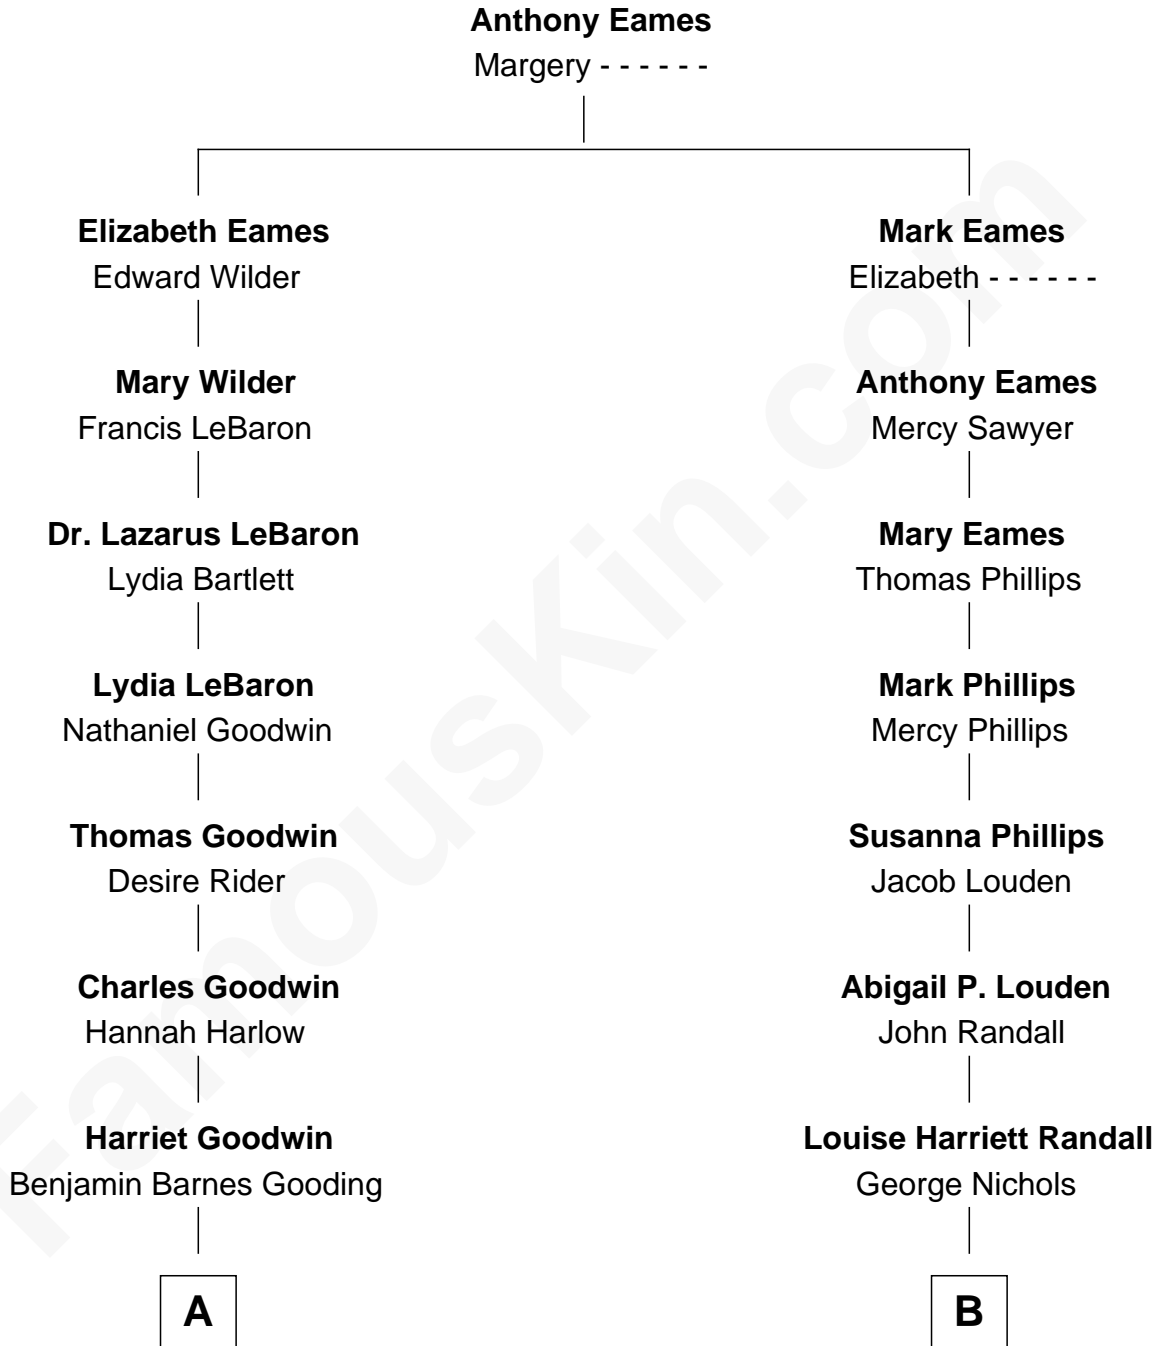

FamousKin.com Relationship Chart of

Mary Winthrop Gooding

Prolific Mayflower Descendant

8th cousin 4 times removed of

Taylor Lautner

TV and Movie Actor

A

Benjamin Winthrop Gooding

Lydia Sprague Freeman

Mary Winthrop Gooding

Prolific Mayflower Descendant

B

Wayland Albert Nichols

Fannie Blanche Sisco

Frank James Nichols

Olive F. Allen