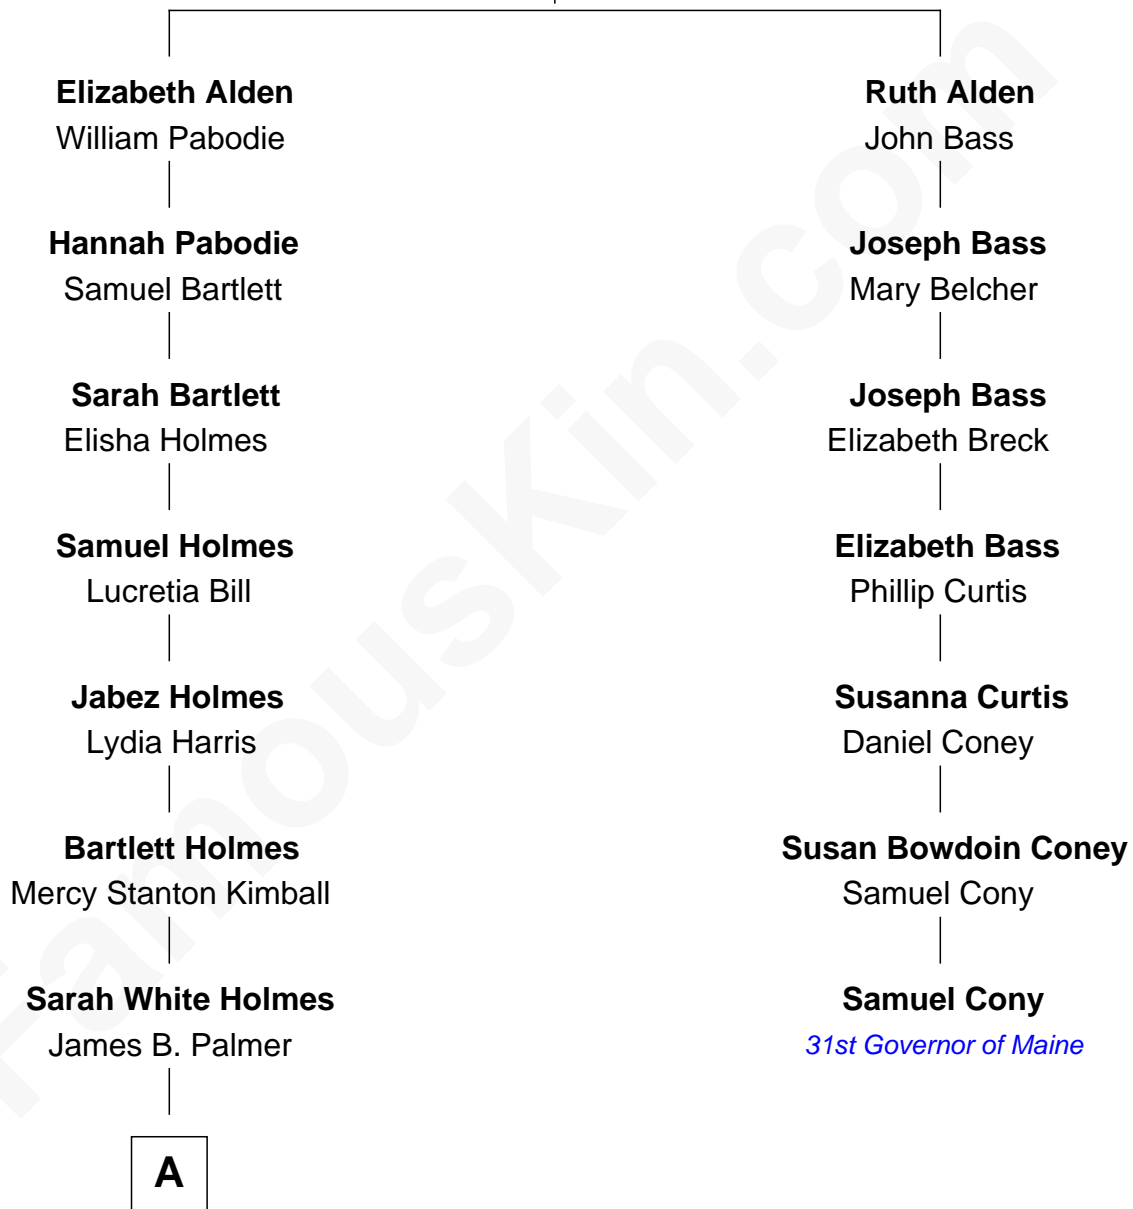

FamousKin.com Relationship Chart of

Kristen Wiig

TV and Movie Actress

6th cousin 5 times removed of

Samuel Cony

31st Governor of Maine

John Alden
Priscilla Mullins

A

—
Helen Maria Palmer
Gen. Albert Putnam Day

—
John Palmer Day
Catherine Curtis

—
Margaret Curtis Day
William Carroll Johnston

—
Laurie Day Johnston
Jon Arne Joseph Wiig

—
Kristen Wiig
TV and Movie Actress