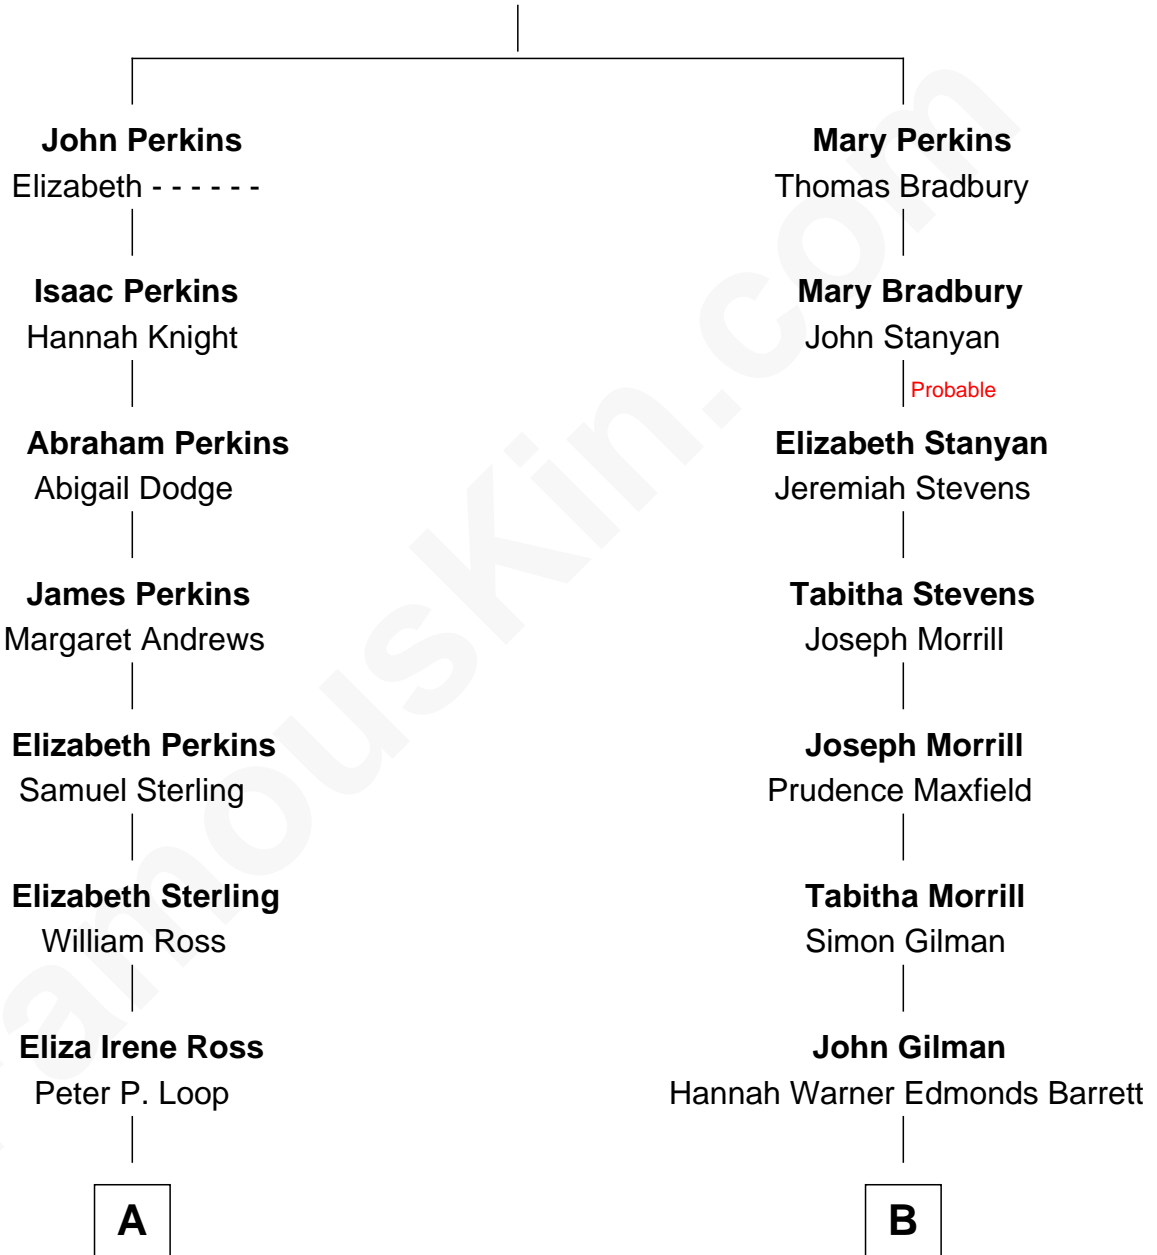

FamousKin.com Relationship Chart of

Kristen Wiig

TV and Movie Actress

9th cousin 3 times removed of

Frank G. Allen

51st Governor of Massachusetts

John Perkins

Judith Gater

A

Sarah Eliza Loop

Sidney B. Roby

Margaret Breese Roby

Wendell Joseph Curtis

Catherine Curtis

John Palmer Day

Margaret Curtis Day