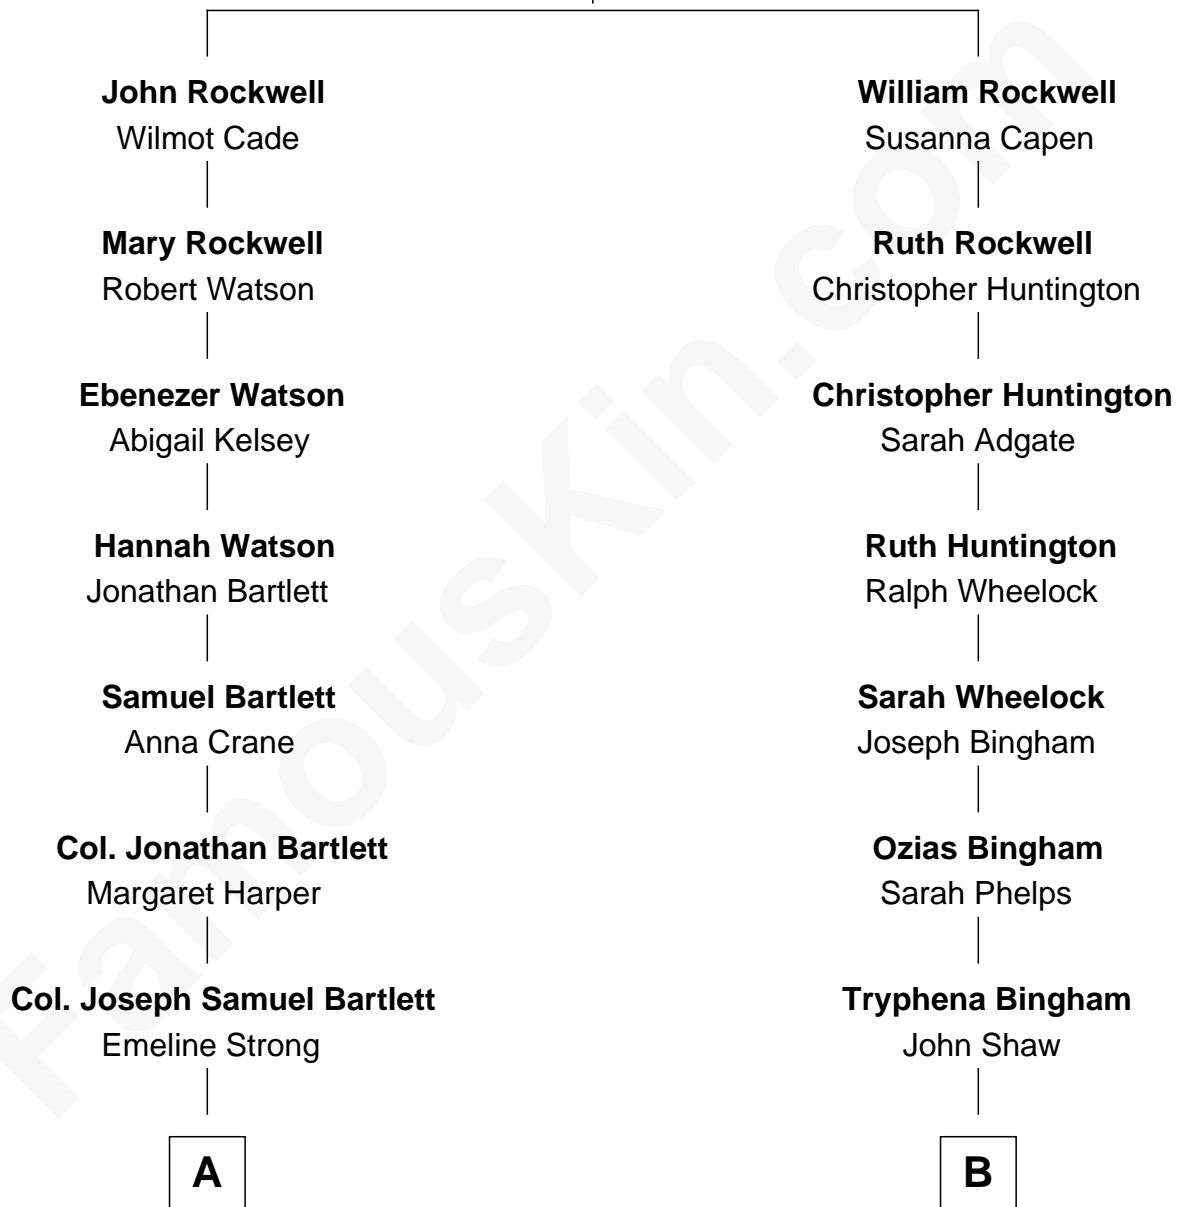

# FamousKin.com Relationship Chart of

**Kristen Wiig**

*TV and Movie Actress*

12th cousin 1 time removed of

**Rainn Wilson**

*TV and Movie Actor*

**John Rockwell**

Honor Newton

**A**

**Lucinda Crane Bartlett**

Albert P. Day

**Gen. Albert Putnam Day**

Helen Maria Palmer

**John Palmer Day**

Catherine Curtis

**Margaret Curtis Day**