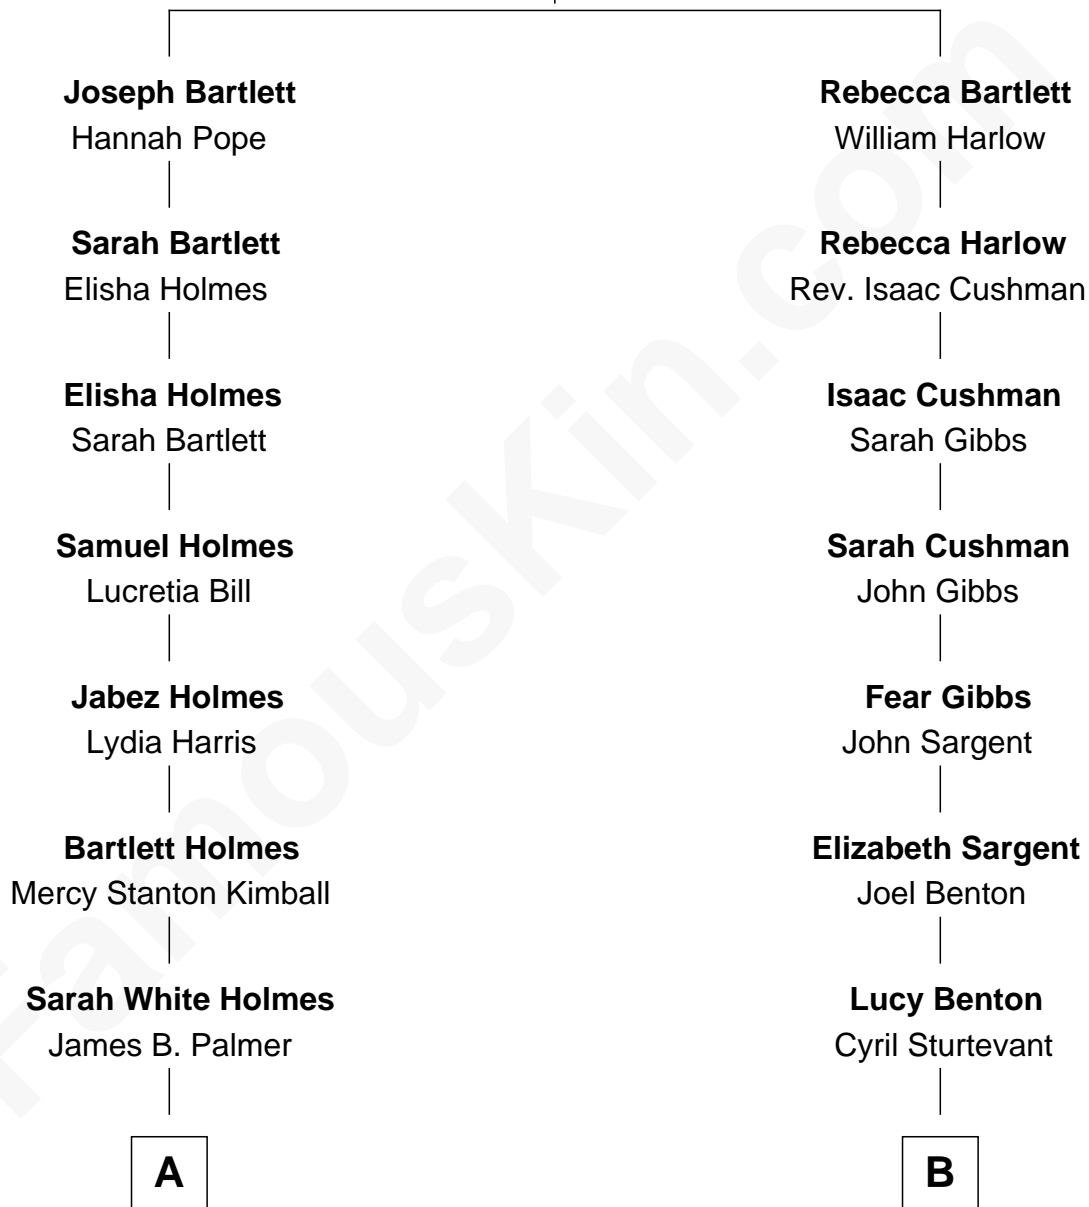

FamousKin.com Relationship Chart of

Kristen Wiig

TV and Movie Actress

11th cousin 2 times removed of

Aaron Paul

TV and Movie Actor

Robert Bartlett

Mary Warren

A

Helen Maria Palmer
Gen. Albert Putnam Day

John Palmer Day
Catherine Curtis

Margaret Curtis Day
William Carroll Johnston

Laurie Day Johnston
Jon Arne Joseph Wiig

Kristen Wiig
TV and Movie Actress

B

Joel Benton Sturtevant
Sarah Chapman