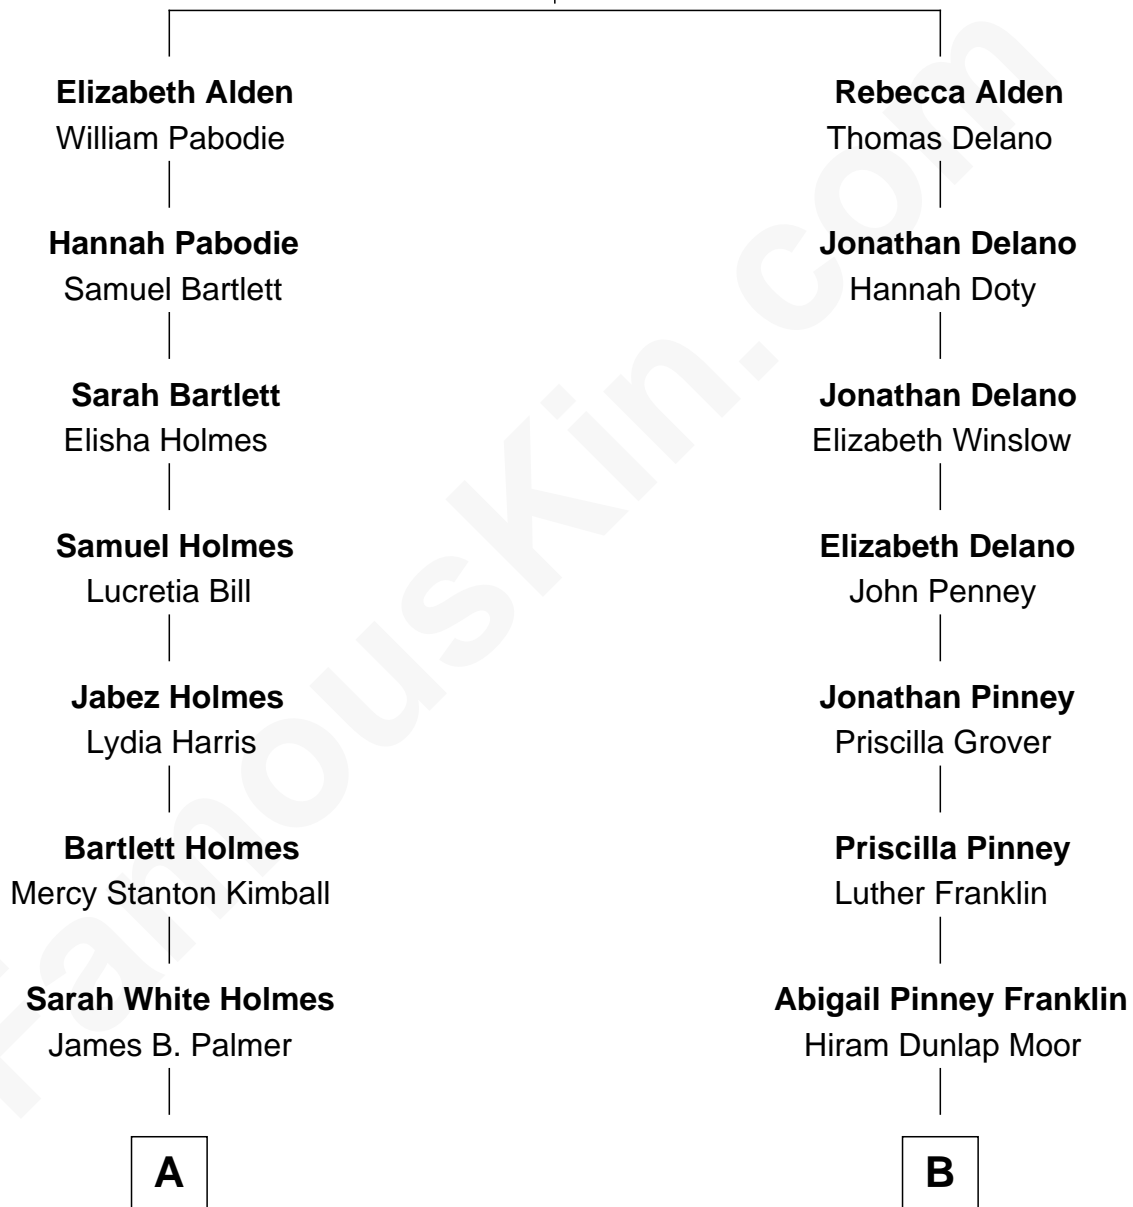

# FamousKin.com Relationship Chart of

**Kristen Wiig**

*TV and Movie Actress*

8th cousin 3 times removed of

**Calvin Coolidge**

*30th U.S. President*

**John Alden**  
Priscilla Mullins

**A**

**Helen Maria Palmer**  
Gen. Albert Putnam Day

**John Palmer Day**  
Catherine Curtis

**Margaret Curtis Day**  
William Carroll Johnston

**Laurie Day Johnston**  
Jon Arne Joseph Wiig

**Kristen Wiig**  
*TV and Movie Actress*

**B**

**Victoria Josephine Moor**  
Col. John Calvin Coolidge

**Calvin Coolidge**  
*30th U.S. President*

FamousKin.com