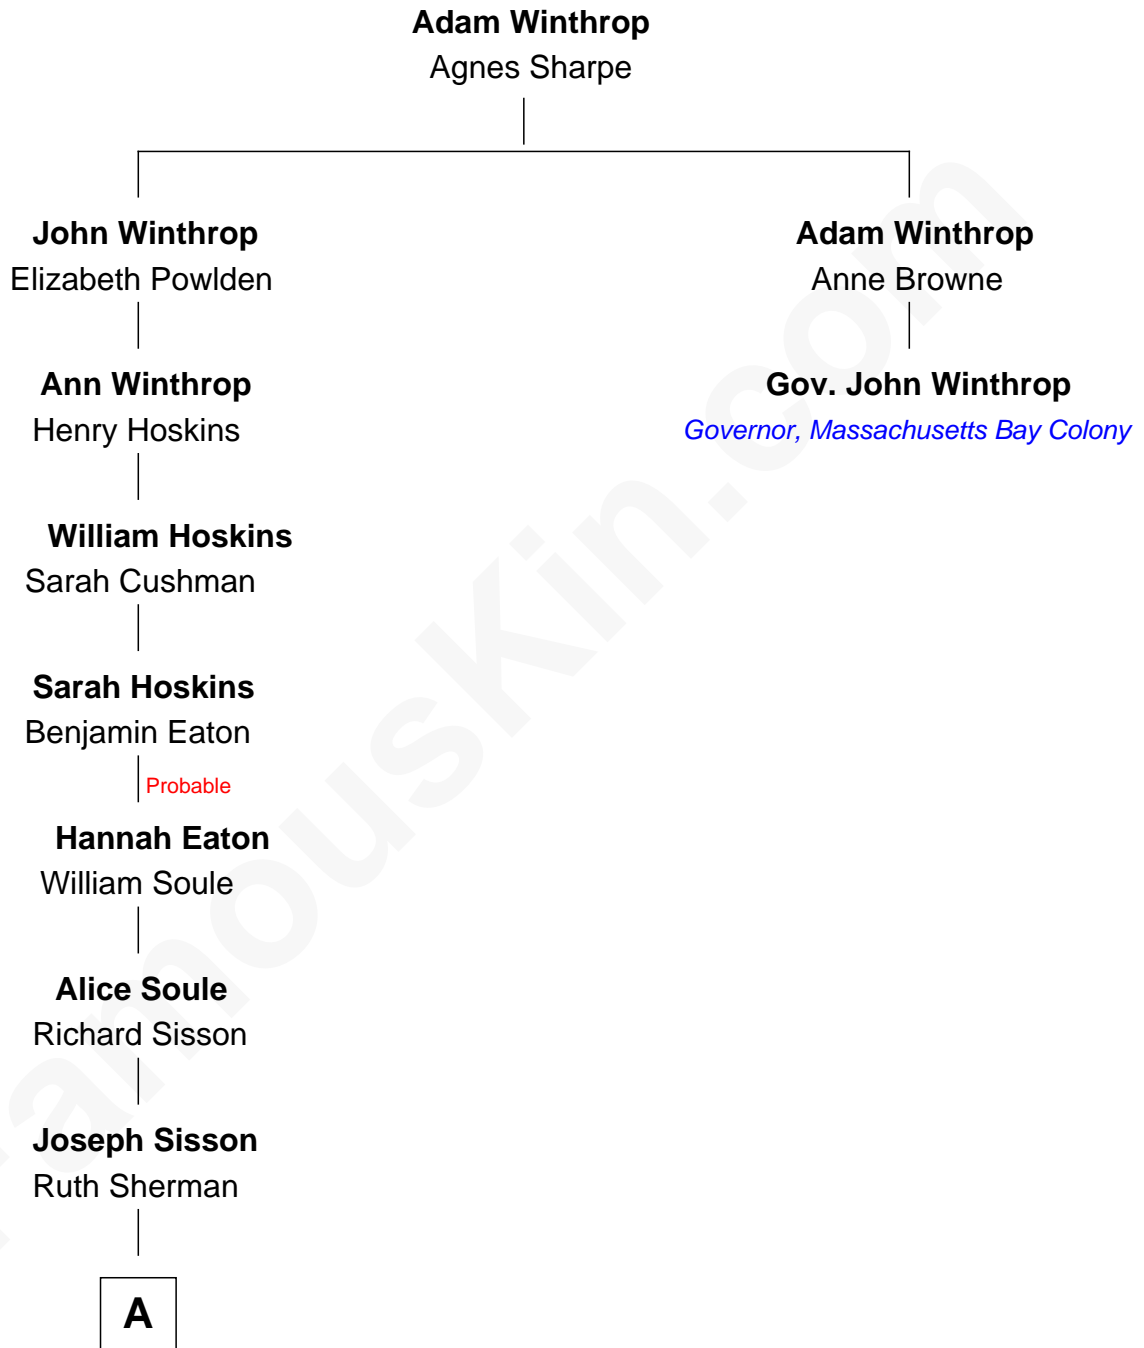

# FamousKin.com Relationship Chart of

**Kristen Wiig**

*TV and Movie Actress*

1st cousin 13 times removed of

**Gov. John Winthrop**

*Governor of the Massachusetts Bay Colony*

**A**

**Hannah Sisson**

Elisha Fish

**Benjamin Fish**

Sarah Davids Bills

**Mary Braithwaite Fish**

Joseph Curtis

**Wendell Joseph Curtis**

Margaret Breese Roby

**Catherine Curtis**

John Palmer Day

**Margaret Curtis Day**

William Carroll Johnston

**Laurie Day Johnston**

Jon Arne Joseph Wiig

**Kristen Wiig**

*TV and Movie Actress*