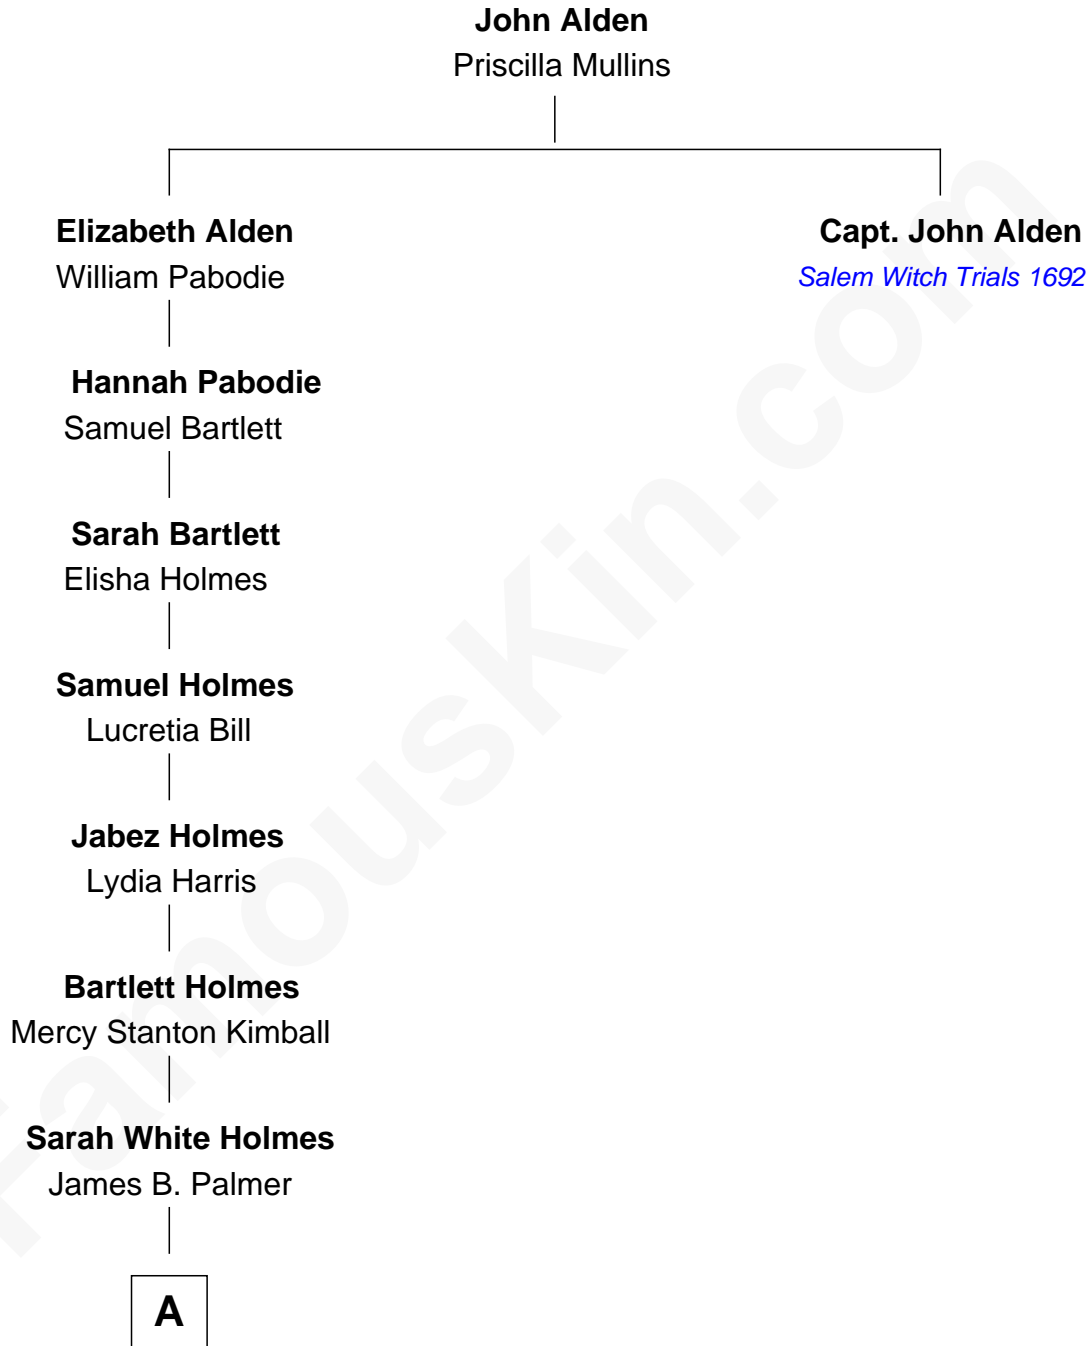

FamousKin.com Relationship Chart of

Kristen Wiig

TV and Movie Actress

9th great-grandniece of

Capt. John Alden

Accused of Witchcraft, Salem 1692

A

—
Helen Maria Palmer
Gen. Albert Putnam Day

—
John Palmer Day
Catherine Curtis

—
Margaret Curtis Day
William Carroll Johnston

—
Laurie Day Johnston
Jon Arne Joseph Wiig

—
Kristen Wiig
TV and Movie Actress