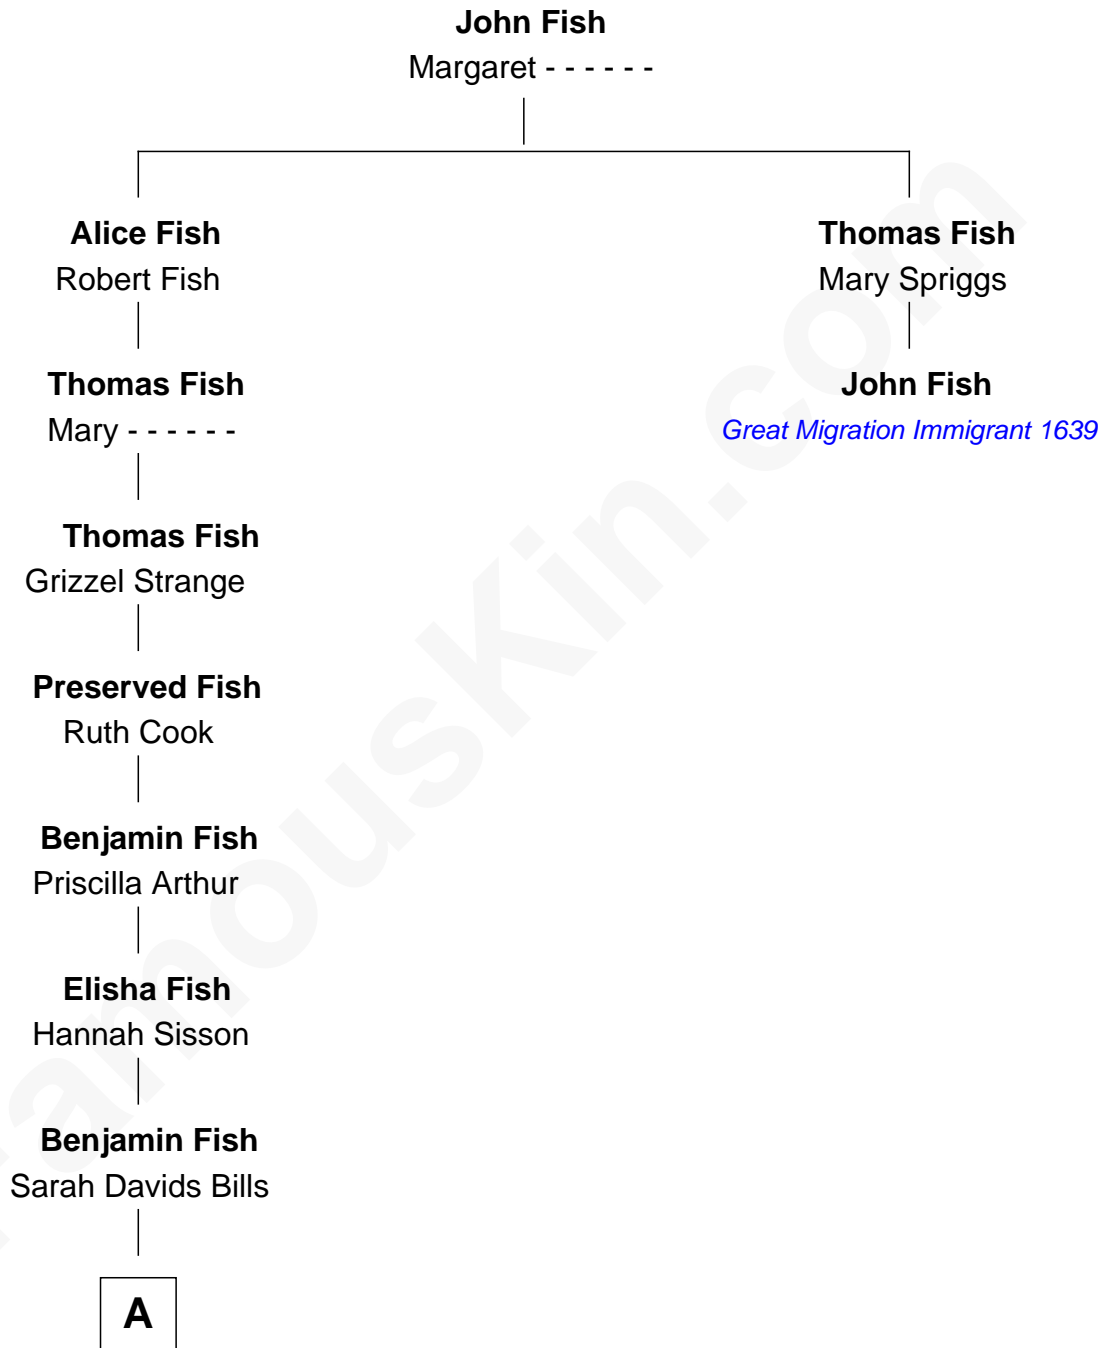

# FamousKin.com Relationship Chart of

**Kristen Wiig**

TV and Movie Actress

1st cousin 11 times removed of

**John Fish**

(c1616 - c1663) Great Migration Immigrant 1639

**A**

—  
**Mary Braithwaite Fish**

Joseph Curtis

—  
**Wendell Joseph Curtis**

Margaret Breese Roby

—  
**Catherine Curtis**

John Palmer Day

—  
**Margaret Curtis Day**

William Carroll Johnston

—  
**Laurie Day Johnston**