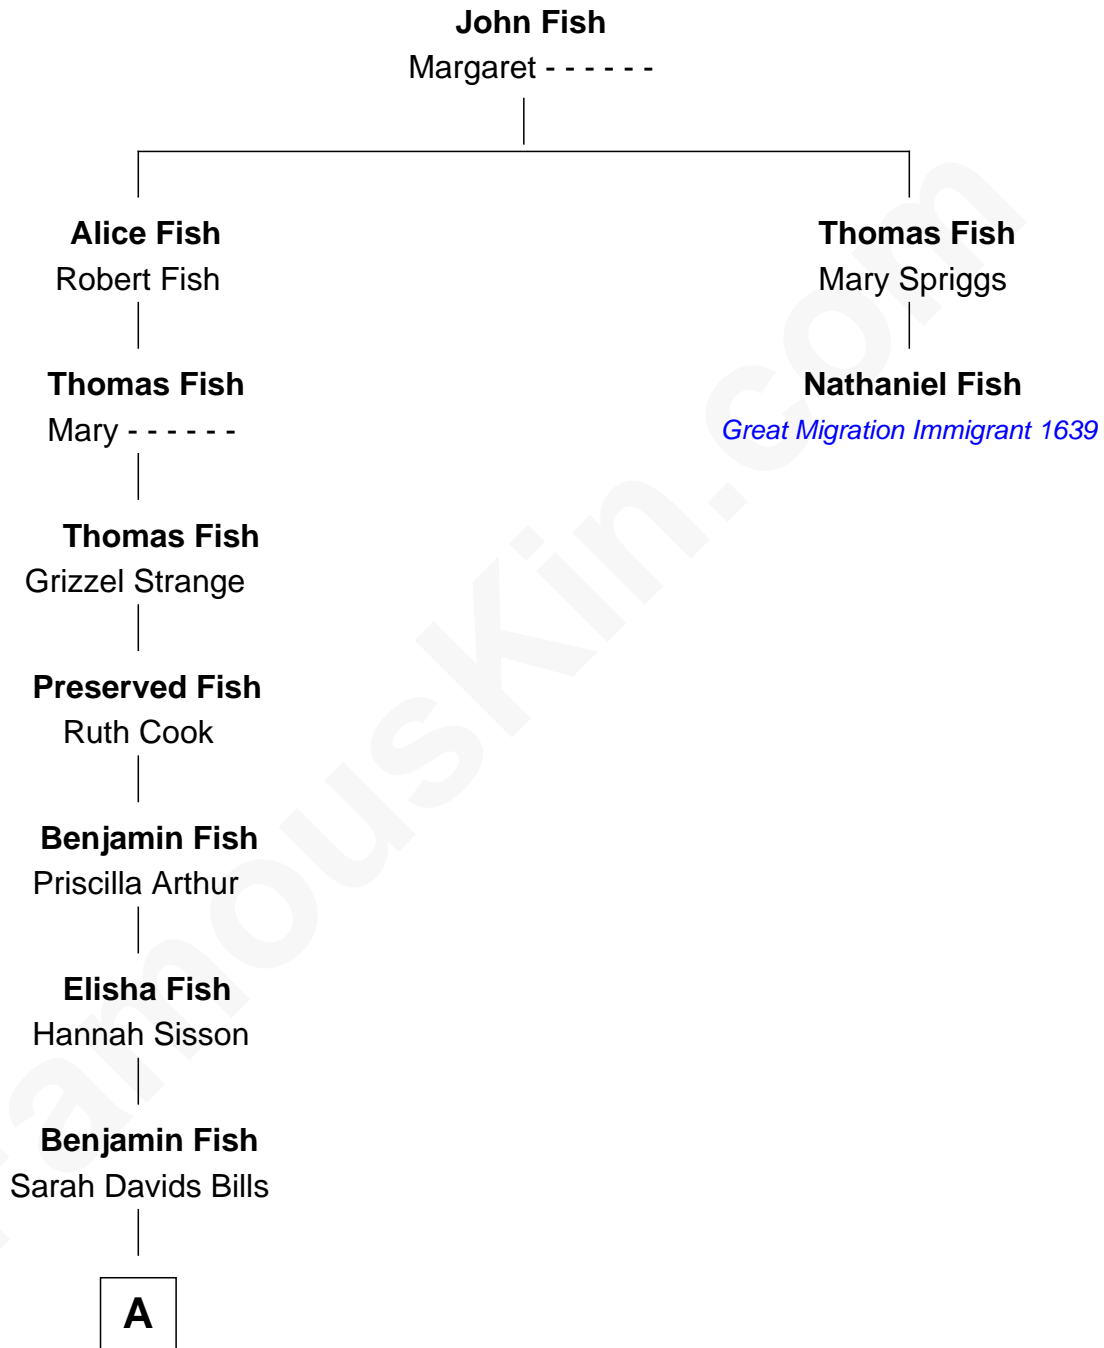

FamousKin.com Relationship Chart of

Kristen Wiig

TV and Movie Actress

1st cousin 11 times removed of

Nathaniel Fish

(c1618 - c1693) Great Migration Immigrant 1639

A

—
Mary Braithwaite Fish

Joseph Curtis

—
Wendell Joseph Curtis

Margaret Breese Roby

—
Catherine Curtis

John Palmer Day

—
Margaret Curtis Day

William Carroll Johnston

—
Laurie Day Johnston