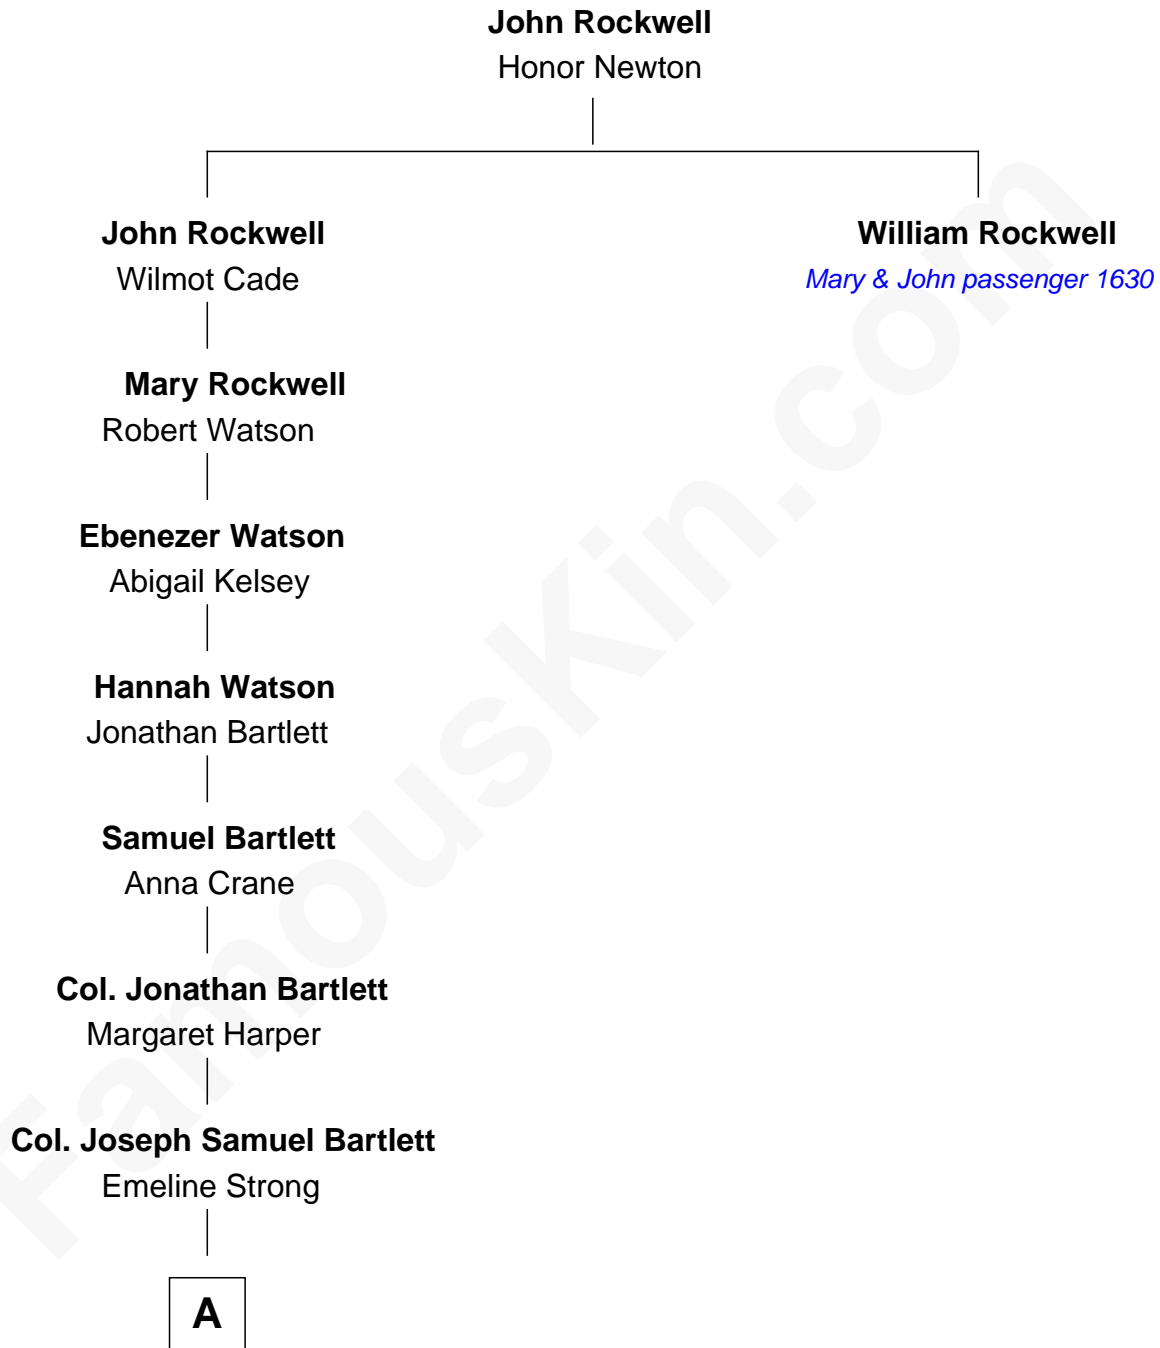

FamousKin.com Relationship Chart of

Kristen Wiig

TV and Movie Actress

10th great-grandniece of

William Rockwell

(c1590/1 - 1640) Mary & John passenger 1630

A

—
Lucinda Crane Bartlett

Albert P. Day

—
Gen. Albert Putnam Day

Helen Maria Palmer

—
John Palmer Day

Catherine Curtis

—
Margaret Curtis Day

William Carroll Johnston

—
Laurie Day Johnston