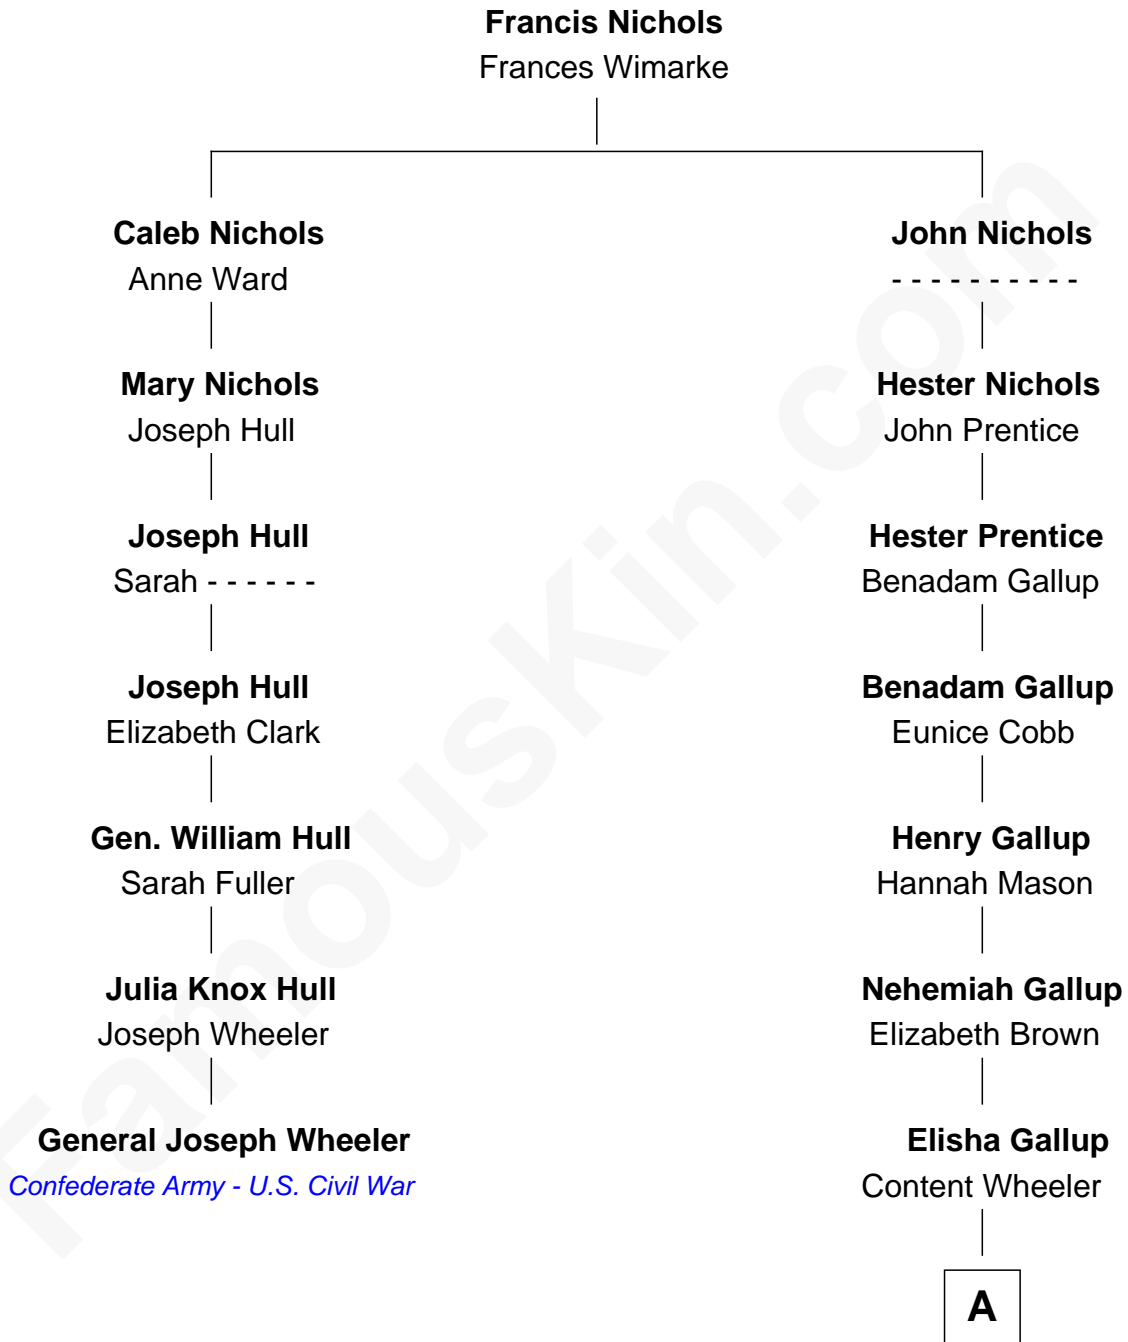

FamousKin.com
Relationship Chart of
General Joseph Wheeler
Confederate Army - U.S. Civil War

6th cousin 6 times removed of

Timothy Hutton
TV and Movie Actor

A

—
Almira L. Gallup

Elias P. Beebe

—
Ann A. Beebe

James B. Cottrell

—
Myra A. Cottrell

Charles Noyes Burdick

—
Helen Noyes Burdick

Arthur Barnard Poole

—
Maryline Barnard Poole

Dana James Hutton

—
Timothy Hutton